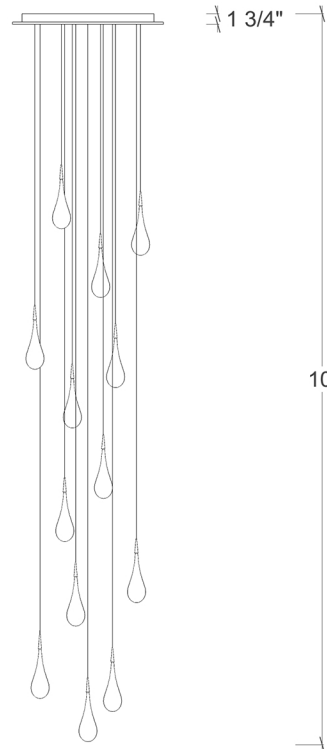

BREATH COLLECTION

Rain Drop 13

Shown

13 Pendants on a Floating Style Canopy

Canopy Size 24" dia

Glass Size 2.3" dia x 7.5" h

Overall Height 10ft

Available Options

Glass Sizes 2.3" dia x 5.25" h / 2.3" dia x 6.75" h /
2.3" dia x 7.5" h

Bulbs LED G4 - 2 Watt - 200 Lumens

Overall Height 10ft Standard, Adjustable

Canopy Style Floating

Glass Texture Smooth

Glass Colors (3) Clear , Champagne T , Grey T ,
(T = Translucent)

Canopy Finish Matte Silver ,Matte White ,Antique
Bronze

Product Details

The Rain Drop pendant is a smooth teardrop shaped, blown glass pendant.

Wires are adjustable - even after installation - and come standard at 10 feet long. Pendants can be hung all at the same height, in a grouped, or staggered formation, depending on your preference.

Each fixture included : canopy , transformer , lightbulbs and up to 10ft adjustable wires.

As all of our items are hand-made, sizes are approximate. Variations in size, color, shape and texture (including but not limited to fissures, bubbles, crackling, and crazing in the glass) are inherent to all of our glass.