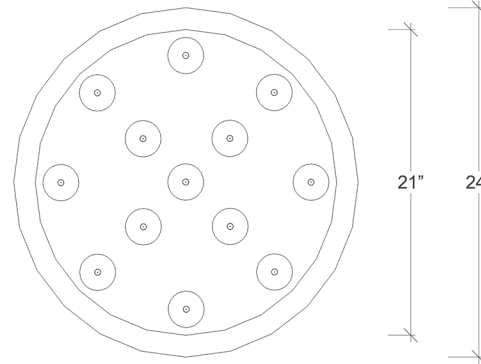

BREATH COLLECTION

Rain Drop 13

Shown

13 Pendants on a Floating Style Canopy

Canopy Size 24" dia

Glass Size 2.3" dia x 7.5" h

Overall Height 10ft

Available Options

Glass Sizes 2.3" dia x 5.25" h / 2.3" dia x 6.75" h /
2.3" dia x 7.5" h

Bulbs LED G4 - 2 Watt - 200 Lumens

Overall Height 10ft Standard, Adjustable

Canopy Style Floating

Glass Texture Smooth

Glass Colors (3) Clear , Champagne T , Grey T ,
(T = Translucent)

Canopy Finish Matte Silver ,Matte White ,Antique
Bronze

Product Details

The Rain Drop pendant is a smooth teardrop shaped, blown glass pendant.

Wires are adjustable - even after installation - and come standard at 10 feet long. Pendants can be hung all at the same height, in a grouped, or staggered formation, depending on your preference.

Each fixture included : canopy , transformer , lightbulbs and up to 10ft adjustable wires.

As all of our items are hand-made, sizes are approximate. Variations in size, color, shape and texture (including but not limited to fissures, bubbles, crackling, and crazing in the glass) are inherent to all of our glass.