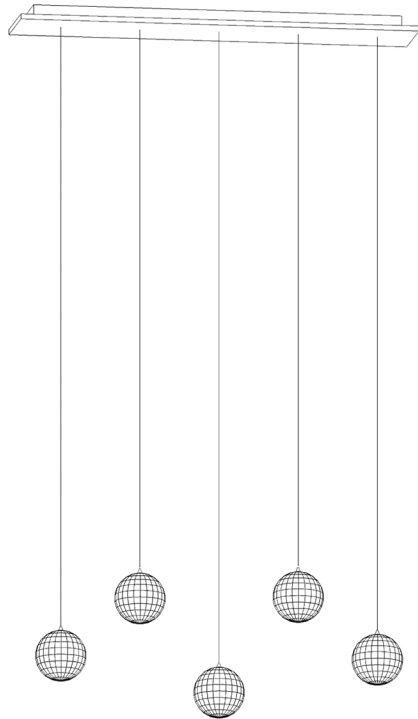

Shakúff

custom glass lighting & décor

Copyright Shakuff LLC

34 35th Street, Brooklyn NY 11232

T. 212.675.0383 F. 718.407.4883 E. info@shakuff.com

www.shakuff.com

BREATH COLLECTION

Mod 5

Shown

5 Pendants on a Floating Style Canopy

Canopy Size 8" x 40"

Glass Size 5" dia

Overall Height 6ft

Available Options

Glass Sizes 4", 5", 6", 7" dia, 12" Diameters

Bulbs LED G4 - 2 Watt - 200 Lumens

Overall Height 6ft Standard, Adjustable

Canopy Style Floating

Glass Texture Perforated

Glass Colors (7) Clear, Frost, Amber T, Champagne T, Grey T, Purple T, Blue T.

(T = Translucent)

Canopy Finish Matte Silver, Matte White, Antique Bronze

Product Details

Each hole is delicately perforated, creating an open mesh texture in every Mod pendant.

Wires are adjustable - even after installation - and come standard at 6 feet long. Pendants can be hung all at the same height, in a grouped, or staggered formation, depending on your preference.

Each fixture included : canopy, transformer, lightbulbs and up to 6ft adjustable wires.

As all of our items are hand-made, sizes are approximate. Variations in size, color, shape and texture (including but not limited to fissures, bubbles, crackling, and crazing in the glass) are inherent to all of our glass.