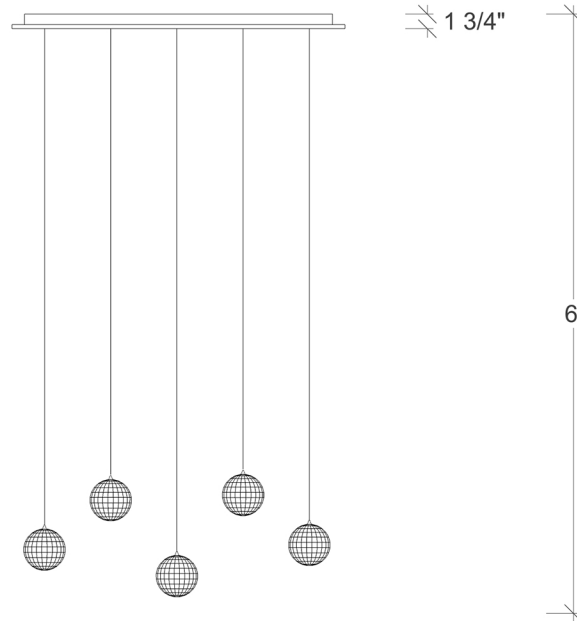

Shakúff

custom glass lighting & décor

Copyright Shakuff LLC

34 35th Street, Brooklyn NY 11232

T. 212.675.0383 F. 718.407.4883 E. info@shakuff.com

www.shakuff.com

BREATH COLLECTION

Mod 5

Shown

5 Pendants on a Floating Style Canopy

Canopy Size 8" x 40"

Glass Size 5" dia

Overall Height 6ft

Available Options

Glass Sizes 4", 5", 6", 7" dia, 12" Diameters

Bulbs LED G4 - 2 Watt - 200 Lumens

Overall Height 6ft Standard, Adjustable

Canopy Style Floating

Glass Texture Perforated

Glass Colors (7) Clear, Frost, Amber T, Champagne T, Grey T, Purple T, Blue T.

(T = Translucent)

Canopy Finish Matte Silver, Matte White, Antique Bronze

Product Details

Each hole is delicately perforated, creating an open mesh texture in every Mod pendant.

Wires are adjustable - even after installation - and come standard at 6 feet long. Pendants can be hung all at the same height, in a grouped, or staggered formation, depending on your preference.

Each fixture included : canopy, transformer, lightbulbs and up to 6ft adjustable wires.

As all of our items are hand-made, sizes are approximate. Variations in size, color, shape and texture (including but not limited to fissures, bubbles, crackling, and crazing in the glass) are inherent to all of our glass.