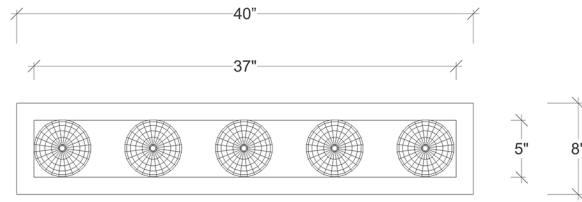

Shakúff

custom glass lighting & décor

Copyright Shakuff LLC

34 35th Street, Brooklyn NY 11232

T. 212.675.0383 F. 718.407.4883 E. info@shakuff.com

www.shakuff.com

BREATH COLLECTION

Mod 5

Shown

5 Pendants on a Floating Style Canopy

Canopy Size 8" x 40"

Glass Size 5" dia

Overall Height 6ft

Available Options

Glass Sizes 4", 5", 6", 7" dia, 12" Diameters

Bulbs LED G4 - 2 Watt - 200 Lumens

Overall Height 6ft Standard, Adjustable

Canopy Style Floating

Glass Texture Perforated

Glass Colors (7) Clear, Frost, Amber T, Champagne T, Grey T, Purple T, Blue T.

(T = Translucent)

Canopy Finish Matte Silver, Matte White, Antique Bronze

Product Details

Each hole is delicately perforated, creating an open mesh texture in every Mod pendant.

Wires are adjustable - even after installation - and come standard at 6 feet long. Pendants can be hung all at the same height, in a grouped, or staggered formation, depending on your preference.

Each fixture included : canopy, transformer, lightbulbs and up to 6ft adjustable wires.

As all of our items are hand-made, sizes are approximate. Variations in size, color, shape and texture (including but not limited to fissures, bubbles, crackling, and crazing in the glass) are inherent to all of our glass.