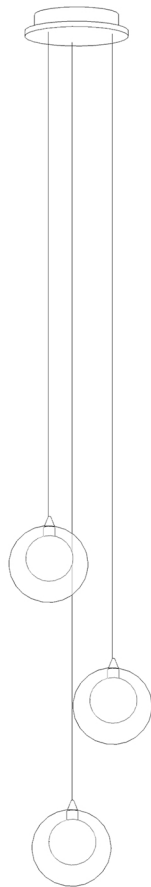

BREATH COLLECTION

Kadur Drizzle 3

Shown

3 Pendants on a Floating Style Canopy
Canopy Size 8" dia
Glass Size 6" dia
Overall Height 6ft

Available Options

Glass Sizes 4", 5", 6" and 7" dia
Bulbs LED G4 - 2 Watt - 200 Lumens
Overall Height 6ft Standard, Adjustable
Canopy Style Floating
Glass Texture Smooth
Glass Colors (5) • Champagne Outer Globe With Clear Inner Drizzle
• Gray Outer Globe With Clear Inner Drizzle
• Clear Outer Globe With Choice Of Inner Drizzle In Clear, Gold or Black
Canopy Finish Matte Silver, Matte White, Antique Bronze

Product Details

The center orb of each Kadur pendant is filled with drizzled glass fibers, which are then encased within a pristine, outer glass sphere.

Wires are adjustable - even after installation - and come standard at 6 feet long. Pendants can be hung all at the same height, in a grouped, or staggered formation, depending on your preference.

Each fixture included : canopy , transformer , lightbulbs and up to 6ft adjustable wires.

As all of our items are hand-made, sizes are approximate. Variations in size, color, shape and texture (including but not limited to fissures, bubbles, crackling, and crazing in the glass) are inherent to all of our glass.