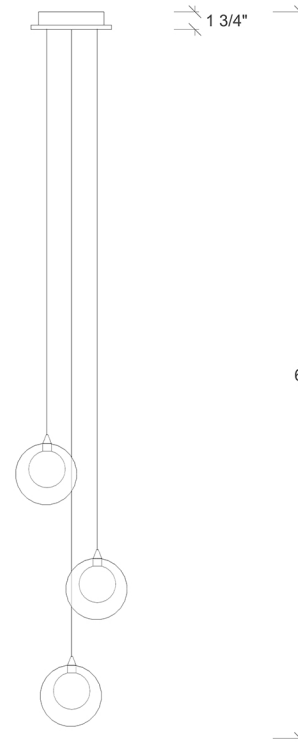

BREATH COLLECTION

Kadur Drizzle 3

Shown

3 Pendants on a Floating Style Canopy
Canopy Size 8" dia
Glass Size 6" dia
Overall Height 6ft

Available Options

Glass Sizes 4", 5", 6" and 7" dia
Bulbs LED G4 - 2 Watt - 200 Lumens
Overall Height 6ft Standard, Adjustable
Canopy Style Floating
Glass Texture Smooth
Glass Colors (5) • Champagne Outer Globe With Clear Inner Drizzle
• Gray Outer Globe With Clear Inner Drizzle
• Clear Outer Globe With Choice Of Inner Drizzle In Clear, Gold or Black
Canopy Finish Matte Silver, Matte White, Antique Bronze

Product Details

The center orb of each Kadur pendant is filled with drizzled glass fibers, which are then encased within a pristine, outer glass sphere.

Wires are adjustable - even after installation - and come standard at 6 feet long. Pendants can be hung all at the same height, in a grouped, or staggered formation, depending on your preference.

Each fixture included : canopy , transformer , lightbulbs and up to 6ft adjustable wires.

As all of our items are hand-made, sizes are approximate. Variations in size, color, shape and texture (including but not limited to fissures, bubbles, crackling, and crazing in the glass) are inherent to all of our glass.