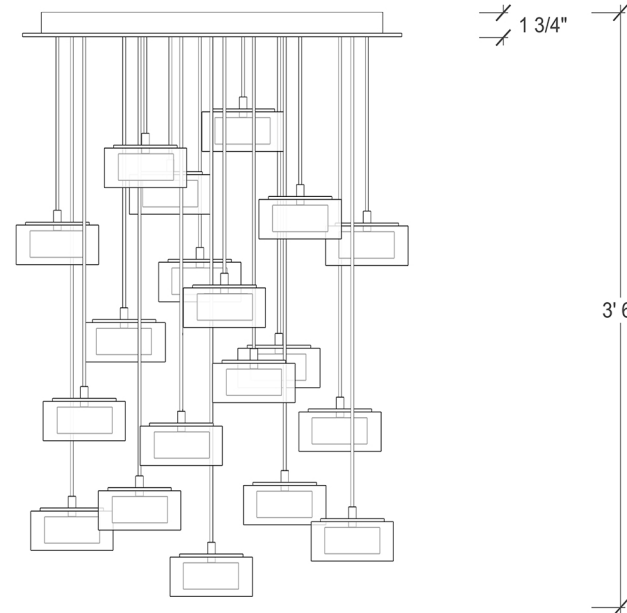

BREATH COLLECTION

Halo 19

Shown

19 Pendants on a Floating Style Canopy

Canopy Size 30" dia

Glass Size 6.5" dia x 3"h

Overall Height 3' 6"

Available Options

Glass Sizes 6.5" dia x 3"h

Bulbs LED G4 - 2 Watt - 200 Lumens

Overall Height 3' 6" Standard

Canopy Style Floating

Glass Texture Smooth

Glass Colors (2) • Clear Outer Globe With Gold

Inner Drizzle

• Clear Outer Globe With Clear Inner
Drizzle

Canopy Finish Matte Silver ,Matte White ,Antique

Bronze, Brushed Steel

Product Details

The Halo pendant is a new spin on Shakúff's iconic Kadur design.

Halo is a flat disk shape glass pendant. Its inner drizzled glass fibers are encased within a pristine outer glass.

Each pendant is held in place by a rod (available in chrome and brass) which expands into an exterior matching plate.

Each fixture included : canopy , transformer , lightbulbs and rod.

As all of our items are hand-made, sizes are approximate. Variations in size, color, shape and texture (including but not limited to fissures, bubbles, crackling, and crazing in the glass) are inherent to all of our glass.