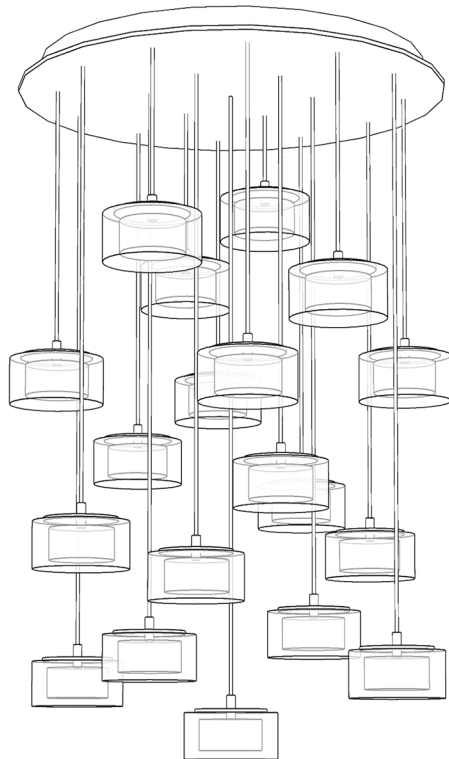

BREATH COLLECTION

Halo 19

Shown

19 Pendants on a Floating Style Canopy

Canopy Size 30" dia

Glass Size 6.5" dia x 3"h

Overall Height 3' 6"

Available Options

Glass Sizes 6.5" dia x 3"h

Bulbs LED G4 - 2 Watt - 200 Lumens

Overall Height 3' 6" Standard

Canopy Style Floating

Glass Texture Smooth

Glass Colors (2) • Clear Outer Globe With Gold

Inner Drizzle

• Clear Outer Globe With Clear Inner
Drizzle

Canopy Finish Matte Silver ,Matte White ,Antique

Bronze, Brushed Steel

Product Details

The Halo pendant is a new spin on Shakúff's iconic Kadur design.

Halo is a flat disk shape glass pendant. Its inner drizzled glass fibers are encased within a pristine outer glass.

Each pendant is held in place by a rod (available in chrome and brass) which expands into an exterior matching plate.

Each fixture included : canopy , transformer , lightbulbs and rod.

As all of our items are hand-made, sizes are approximate. Variations in size, color, shape and texture (including but not limited to fissures, bubbles, crackling, and crazing in the glass) are inherent to all of our glass.