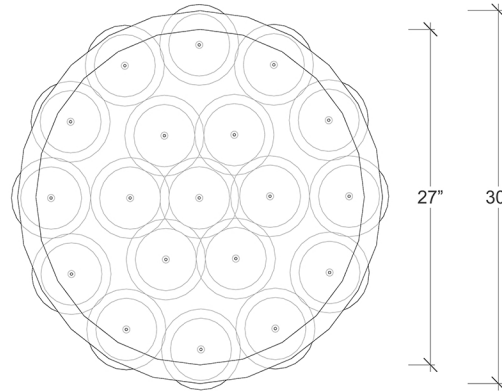

BREATH COLLECTION

Halo 19

Shown

19 Pendants on a Floating Style Canopy

Canopy Size 30" dia

Glass Size 6.5" dia x 3"h

Overall Height 3' 6"

Available Options

Glass Sizes 6.5" dia x 3"h

Bulbs LED G4 - 2 Watt - 200 Lumens

Overall Height 3' 6" Standard

Canopy Style Floating

Glass Texture Smooth

Glass Colors (2) • Clear Outer Globe With Gold

Inner Drizzle

• Clear Outer Globe With Clear Inner
Drizzle

Canopy Finish Matte Silver ,Matte White ,Antique

Bronze, Brushed Steel

Product Details

The Halo pendant is a new spin on Shakúff's iconic Kadur design.

Halo is a flat disk shape glass pendant. Its inner drizzled glass fibers are encased within a pristine outer glass.

Each pendant is held in place by a rod (available in chrome and brass) which expands into an exterior matching plate.

Each fixture included : canopy , transformer , lightbulbs and rod.

As all of our items are hand-made, sizes are approximate. Variations in size, color, shape and texture (including but not limited to fissures, bubbles, crackling, and crazing in the glass) are inherent to all of our glass.