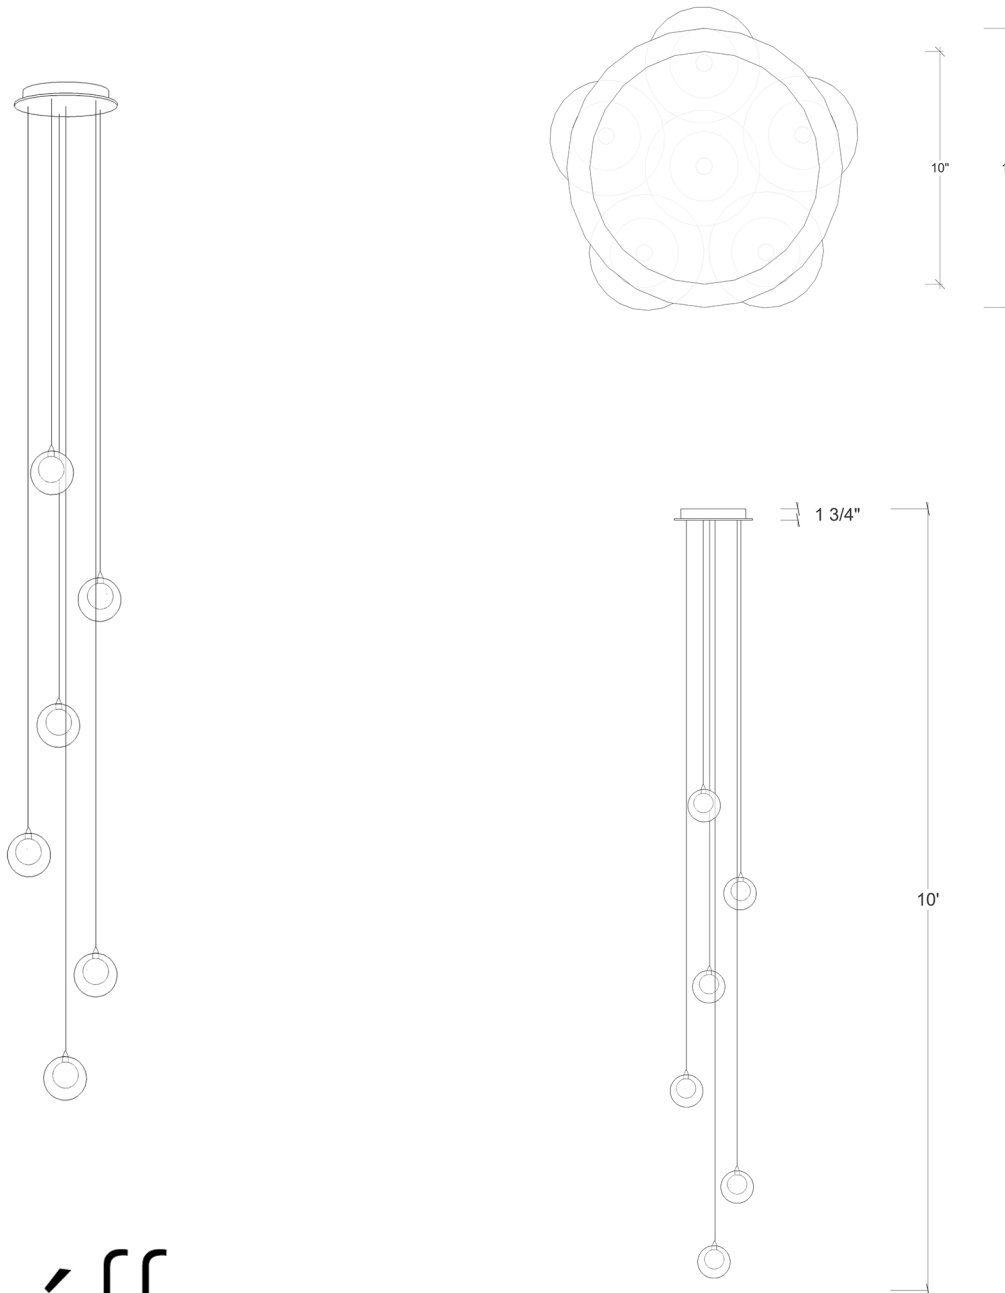

BREATH COLLECTION

Kadur Drizzle 6

Shown

6 Pendants on a Floating Style Canopy

Canopy Size 12" dia

Glass Size 5" dia

Overall Height 10ft

Available Options

Glass Sizes 4", 5", 6" and 7" dia

Bulbs LED G4 - 2 Watt - 200 Lumens

Overall Height 10ft Standard, Adjustable

Canopy Style Floating

Glass Texture Smooth

Glass Colors (5) • Champagne Outer Globe With Clear Inner Drizzle
• Gray Outer Globe With Clear Inner Drizzle
• Clear Outer Globe With Choice Of Inner Drizzle In Clear, Gold or Black

Canopy Finish Matte Silver, Matte White, Antique Bronze

Product Details

The center orb of each Kadur pendant is filled with drizzled glass fibers, which are then encased within a pristine, outer glass sphere.

Wires are adjustable - even after installation - and come standard at 10 feet long. Pendants can be hung all at the same height, in a grouped, or staggered formation, depending on your preference.

Each fixture included : canopy, transformer, lightbulbs and up to 10ft adjustable wires.

As all of our items are hand-made, sizes are approximate. Variations in size, color, shape and texture (including but not limited to fissures, bubbles, crackling, and crazing in the glass) are inherent to all of our glass.

Shakúff
custom glass lighting & décor