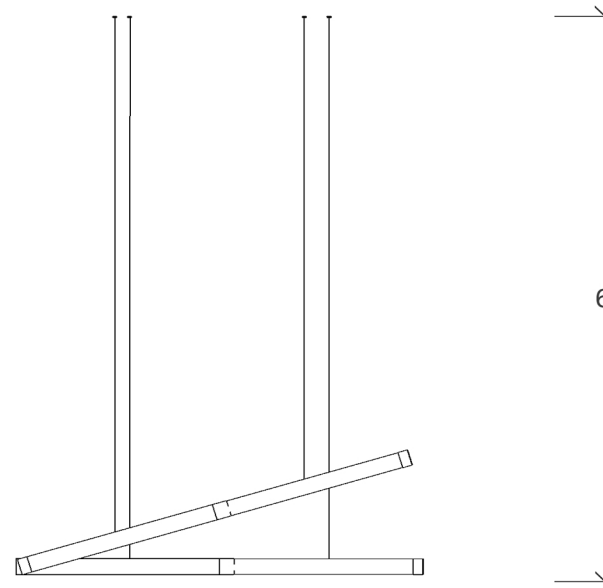

BREATH COLLECTION

Tamar Wand

Shown

2 Pendants on monopoint gripper

Glass Size 2.25"dia x 36"L

Overall Height 6ft

Available Options

Glass Sizes 2.25"dia x 36"L, 2.25"dia x 48"L

Bulbs LED Strip 2.5w, 3000k warm

Overall Height 6ft Standard

Glass Colors Clear, Frost, Amber T, Champagne T,
Grey T, Purple T, Blue T
(T= Translucent)

monopoint gripper

Product Details

Each Tamar Wand pendant is a horizontal tube, covered in drizzled ropes of glass, contrasted by sleek metal hardware.

Wires are adjustable - even after installation - and come standard at 6 feet long. Pendant can be hung horizontal or Angled, depending on your preference.

Each fixture included : transformer , lightbulbs and up to 6ft adjustable wires.

As all of our items are hand-made, sizes are approximate. Variations in size, color, shape and texture (including but not limited to fissures, bubbles, crackling, and crazing in the glass) are inherent to all of our glass.

Shakúff

custom glass lighting & décor

Copyright Shakuff LLC 34 35th Street, Brooklyn NY 11232 T. 212.675.0383 F. 718.407.4883 E. info@shakuff.com www.shakuff.com