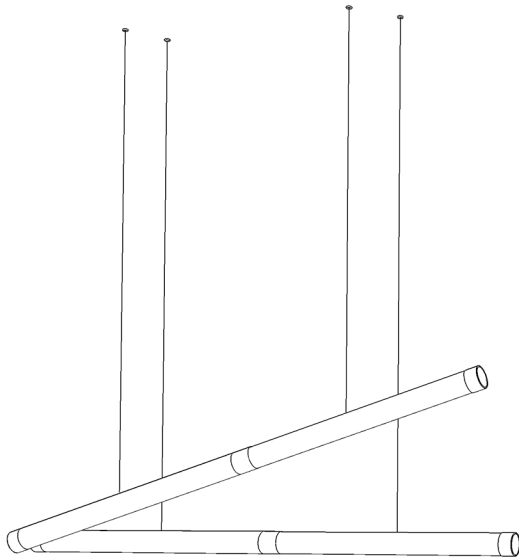

BREATH COLLECTION

Tamar Wand

Shown

2 Pendants on monopoint gripper

Glass Size 2.25"dia x 36"L

Overall Height 6ft

Available Options

Glass Sizes 2.25"dia x 36"L, 2.25"dia x 48"L

Bulbs LED Strip 2.5w, 3000k warm

Overall Height 6ft Standard

Glass Colors Clear, Frost, Amber T, Champagne T,
Grey T, Purple T, Blue T
(T= Translucent)

monopoint gripper

Product Details

Each Tamar Wand pendant is a horizontal tube, covered in drizzled ropes of glass, contrasted by sleek metal hardware.

Wires are adjustable - even after installation - and come standard at 6 feet long. Pendant can be hung horizontal or Angled, depending on your preference.

Each fixture included : transformer , lightbulbs and up to 6ft adjustable wires.

As all of our items are hand-made, sizes are approximate. Variations in size, color, shape and texture (including but not limited to fissures, bubbles, crackling, and crazing in the glass) are inherent to all of our glass.

Shakúff

custom glass lighting & décor

Copyright Shakuff LLC 34 35th Street, Brooklyn NY 11232 T. 212.675.0383 F. 718.407.4883 E. info@shakuff.com www.shakuff.com