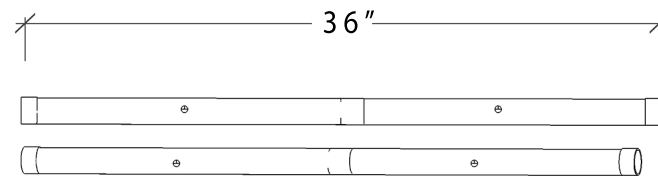

BREATH COLLECTION

Tamar Wand

Shown

2 Pendants on monopoint gripper

Glass Size 2.25"dia x 36"L

Overall Height 6ft

Available Options

Glass Sizes 2.25"dia x 36"L, 2.25"dia x 48"L

Bulbs LED Strip 2.5w, 3000k warm

Overall Height 6ft Standard

Glass Colors Clear, Frost, Amber T, Champagne T,
Grey T, Purple T, Blue T
(T= Translucent)

monopoint gripper

Product Details

Each Tamar Wand pendant is a horizontal tube, covered in drizzled ropes of glass, contrasted by sleek metal hardware.

Wires are adjustable - even after installation - and come standard at 6 feet long. Pendant can be hung horizontal or Angled, depending on your preference.

Each fixture included : transformer , lightbulbs and up to 6ft adjustable wires.

As all of our items are hand-made, sizes are approximate. Variations in size, color, shape and texture (including but not limited to fissures, bubbles, crackling, and crazing in the glass) are inherent to all of our glass.

Shakúff

custom glass lighting & décor

Copyright Shakuff LLC 34 35th Street, Brooklyn NY 11232 T. 212.675.0383 F. 718.407.4883 E. info@shakuff.com www.shakuff.com