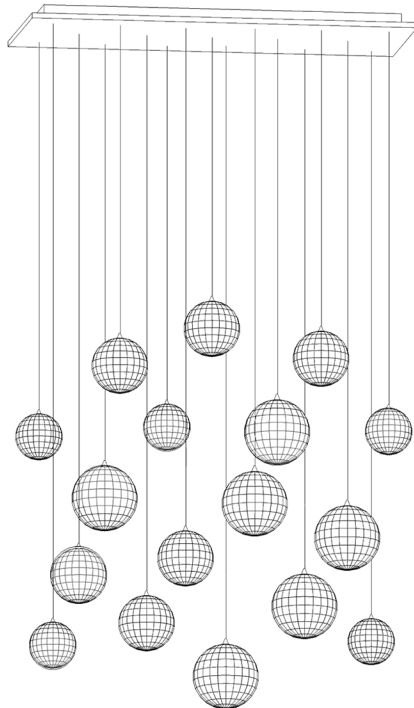

BREATH COLLECTION

Mod 17

Shown

17 Pendants on a Floating Style Canopy
Canopy Size 18 " x 42"
Glass Size 5 (5" dia) , 6 (6" dia) , 6 (7" dia)
Overall Height 6ft

Available Options

Glass Sizes 4", 5", 6", 7" dia , 12" Diameters
Bulbs LED G4 - 2 Watt - 200 Lumens
Overall Height 6ft Standard, Adjustable
Canopy Style Floating
Glass Texture Perforated
Glass Colors (7) Clear , Frost , Amber T , Champagne T ,
Grey T , Purple T , Blue T .
(T = Translucent)
Canopy Finish Matte Silver ,Matte White ,Antique
Bronze

Product Details

Each hole is delicately perforated, creating an open mesh texture in every Mod pendant.

Wires are adjustable - even after installation - and come standard at 6 feet long. Pendants can be hung all at the same height, in a grouped, or staggered formation, depending on your preference.

Each fixture included : canopy , transformer , lightbulbs and up to 6ft adjustable wires.

As all of our items are hand-made, sizes are approximate. Variations in size, color, shape and texture (including but not limited to fissures, bubbles, crackling, and crazing in the glass) are inherent to all of our glass.