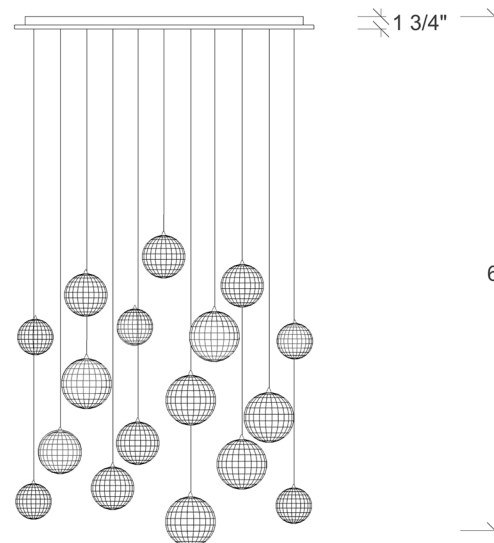

BREATH COLLECTION

Mod 17

Shown

17 Pendants on a Floating Style Canopy
Canopy Size 18 " x 42"
Glass Size 5 (5" dia) , 6 (6" dia) , 6 (7" dia)
Overall Height 6ft

Available Options

Glass Sizes 4", 5", 6", 7" dia , 12" Diameters
Bulbs LED G4 - 2 Watt - 200 Lumens
Overall Height 6ft Standard, Adjustable
Canopy Style Floating
Glass Texture Perforated
Glass Colors (7) Clear , Frost , Amber T , Champagne T ,
Grey T , Purple T , Blue T .
(T = Translucent)
Canopy Finish Matte Silver ,Matte White ,Antique
Bronze

Product Details

Each hole is delicately perforated, creating an open mesh texture in every Mod pendant.

Wires are adjustable - even after installation - and come standard at 6 feet long. Pendants can be hung all at the same height, in a grouped, or staggered formation, depending on your preference.

Each fixture included : canopy , transformer , lightbulbs and up to 6ft adjustable wires.

As all of our items are hand-made, sizes are approximate. Variations in size, color, shape and texture (including but not limited to fissures, bubbles, crackling, and crazing in the glass) are inherent to all of our glass.