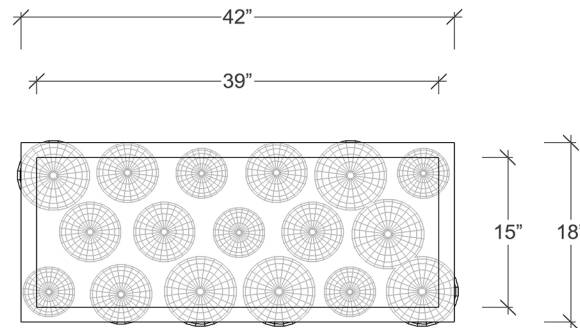

BREATH COLLECTION

Mod 17

Shown

17 Pendants on a Floating Style Canopy
Canopy Size 18 " x 42"
Glass Size 5 (5" dia) , 6 (6" dia) , 6 (7" dia)
Overall Height 6ft

Available Options

Glass Sizes 4", 5", 6", 7" dia , 12" Diameters
Bulbs LED G4 - 2 Watt - 200 Lumens
Overall Height 6ft Standard, Adjustable
Canopy Style Floating
Glass Texture Perforated
Glass Colors (7) Clear , Frost , Amber T , Champagne T ,
Grey T , Purple T , Blue T .
(T = Translucent)
Canopy Finish Matte Silver ,Matte White ,Antique
Bronze

Product Details

Each hole is delicately perforated, creating an open mesh texture in every Mod pendant.

Wires are adjustable - even after installation - and come standard at 6 feet long. Pendants can be hung all at the same height, in a grouped, or staggered formation, depending on your preference.

Each fixture included : canopy , transformer , lightbulbs and up to 6ft adjustable wires.

As all of our items are hand-made, sizes are approximate. Variations in size, color, shape and texture (including but not limited to fissures, bubbles, crackling, and crazing in the glass) are inherent to all of our glass.