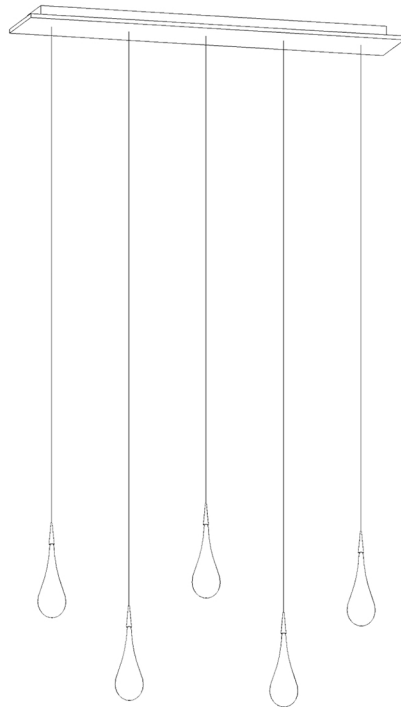

### Shown

5 Pendants on a Floating Style Canopy  
Canopy Size 8" x 40"  
Glass Size 2.3" dia x 7.5" h  
Overall Height 6ft

### Available Options

Glass Sizes 2.3" dia x 5.25" h / 2.3" dia x 6.75" h /  
2.3" dia x 7.5" h  
Bulbs LED G4 - 2 Watt - 200 Lumens  
Overall Height 6ft Standard, Adjustable  
Canopy Style Floating  
Glass Texture Smooth  
Glass Colors (3) Clear , Champagne T , Grey T ,  
( T = Translucent )  
Canopy Finish Matte Silver ,Matte White ,Antique  
Bronze

### Product Details

The Rain Drop pendant is a smooth teardrop shaped, blown glass pendant.

Wires are adjustable - even after installation - and come standard at 6 feet long. Pendants can be hung all at the same height, in a grouped, or staggered formation, depending on your preference.

Each fixture included : canopy , transformer , lightbulbs and up to 6ft adjustable wires.

As all of our items are hand-made, sizes are approximate. Variations in size, color, shape and texture (including but not limited to fissures, bubbles, crackling, and crazing in the glass) are inherent to all of our glass.