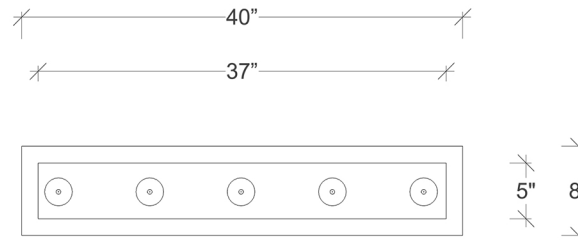

BREATH COLLECTION

Rain Drop 5

Shown

5 Pendants on a Floating Style Canopy
Canopy Size 8" x 40"
Glass Size 2.3" dia x 7.5" h
Overall Height 6ft

Available Options

Glass Sizes 2.3" dia x 5.25" h / 2.3" dia x 6.75" h /
2.3" dia x 7.5" h
Bulbs LED G4 - 2 Watt - 200 Lumens
Overall Height 6ft Standard, Adjustable
Canopy Style Floating
Glass Texture Smooth
Glass Colors (3) Clear , Champagne T , Grey T ,
(T = Translucent)
Canopy Finish Matte Silver ,Matte White ,Antique
Bronze

Product Details

The Rain Drop pendant is a smooth teardrop shaped, blown glass pendant.

Wires are adjustable - even after installation - and come standard at 6 feet long. Pendants can be hung all at the same height, in a grouped, or staggered formation, depending on your preference.

Each fixture included : canopy , transformer , lightbulbs and up to 6ft adjustable wires.

As all of our items are hand-made, sizes are approximate. Variations in size, color, shape and texture (including but not limited to fissures, bubbles, crackling, and crazing in the glass) are inherent to all of our glass.

Shakúff
custom glass lighting & décor