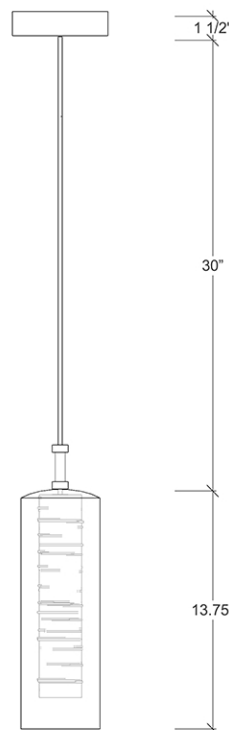

Shakúff

custom glass lighting & décor

BREATH COLLECTION

Nava

Shown

1 Pendants on a Standart Style Canopy
Canopy Size 6''dia
Glass Size Outer Glass : 5''dia x 16.25''h
Inner Glass : 2.75'' x 13.75''h
Overall Height 3' 9''

Available Options

Glass Sizes	Outer Glass : 5''dia x 16.25''h Inner Glass : 2.75'' x 13.75''h
Bulbs	LED T9 4 Watt Edison Base
Rod Length	6'' / 12'' / 18'' / 24'' / 30'' / 36''
Canopy Style	Standart Only
Glass Texture	Smooth
Glass Colors	Clear Outer Tube with Color Choice for Inner Glass: Clear , Frost , Amber T , Champagne T, Grey T , Purple T , Blue T . (T = Translucent)
Canopy Finish	Matte Silver ,Matte White ,Antique Bronze , Brushed Steel

Product Details

The Nava pendant is a smooth glass cylinder on the outside, with a textured glass tube inside

Pendant suspended by a rod only. Pricing includes cost of rod and hardware. Hardware finish available in Brushed Brass or Brushed Silver only.