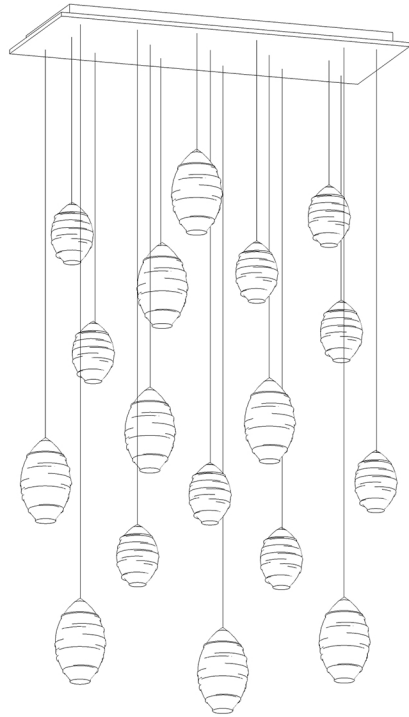

BREATH COLLECTION

Cocoon 17

Shown

17 Pendants on a Floating Style Canopy

Canopy Size 18" x 42"

Glass Size 8 (6" dia x 9" h) , 9 (4.75" dia x 6.5" h)

Overall Height 6ft

Available Options

Glass Sizes 4.75" dia x 6.5" h / 6" dia x 9" h

Bulbs LED G4 - 2 Watt - 200 Lumens

Overall Height 6ft Standard, Adjustable

Canopy Style Floating

Glass Texture Ridged

Glass Colors (7) Clear, Frost, Amber T, Champagne T, Grey T, Purple T, Blue T
(T= Translucent)

Canopy Finish Matte Silver ,Matte White ,Antique Bronze.

Product Details

Drizzled ropes of glass fully envelop the surface of each egg shaped Cocoon blown glass pendant, creating a rich textured surface.

Wires are adjustable - even after installation - and come standard at 6 feet long. Pendants can be hung all at the same height, in a grouped, or staggered formation, depending on your preference.

Each fixture included : canopy , transformer , lightbulbs and up to 6ft adjustable wires.