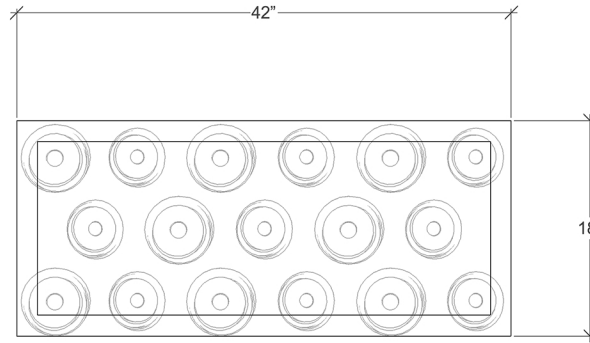

BREATH COLLECTION

Cocoon 17

Shown

17 Pendants on a Floating Style Canopy

Canopy Size 18" x 42"

Glass Size 8 (6" dia x 9" h) , 9 (4.75" dia x 6.5" h)

Overall Height 6ft

Available Options

Glass Sizes 4.75" dia x 6.5" h / 6" dia x 9" h

Bulbs LED G4 - 2 Watt - 200 Lumens

Overall Height 6ft Standard, Adjustable

Canopy Style Floating

Glass Texture Ridged

Glass Colors (7) Clear, Frost, Amber T, Champagne T, Grey T, Purple T, Blue T
(T= Translucent)