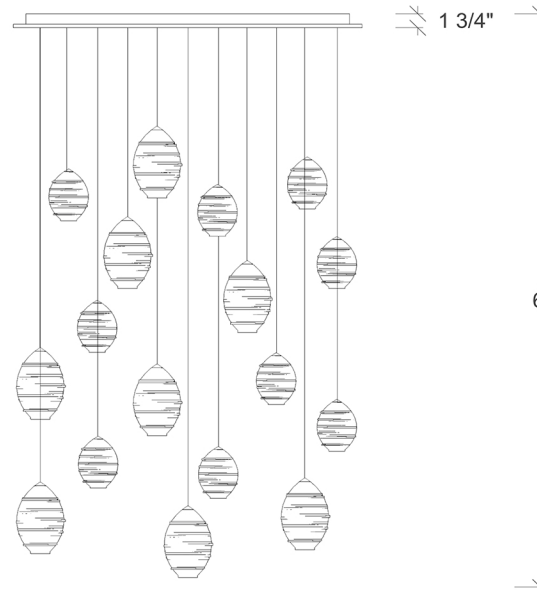

BREATH COLLECTION

Cocoon 17

Shown

17 Pendants on a Floating Style Canopy

Canopy Size 18" x 42"

Glass Size 8 (6" dia x 9" h) , 9 (4.75" dia x 6.5" h)

Overall Height 6ft

Available Options

Glass Sizes 4.75" dia x 6.5" h / 6" dia x 9" h

Bulbs LED G4 - 2 Watt - 200 Lumens

Overall Height 6ft Standard, Adjustable

Canopy Style Floating

Glass Texture Ridged

Glass Colors (7) Clear, Frost, Amber T, Champagne T, Grey T, Purple T, Blue T
(T= Translucent)