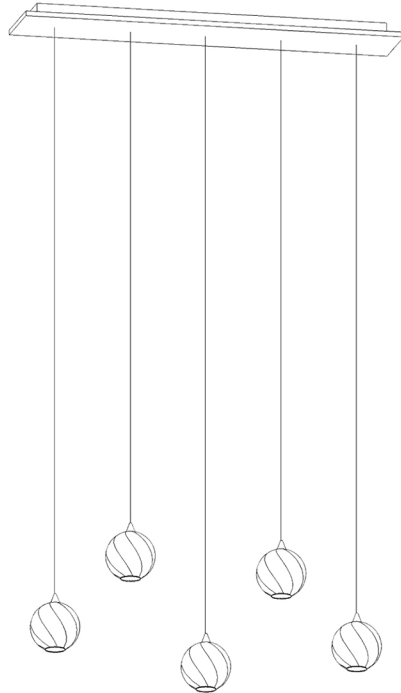

40"

37"

5" 8"

BREATH COLLECTION

Globe 5

Shown

5 Pendants on a Floating Style Canopy

Canopy Size 40" x 8"

Glass Size 5" dia

Overall Height 6ft

Available Options

Glass Sizes 4" , 5" , 6" and 7" Diameters

Bulbs LED G4 - 2 Watt - 200 Lumens

Overall Height 6ft Standard, Adjustable

Canopy Style Floating

Glass Texture Smooth with a subtle diagonal ridged

Glass Colors (4) Clear , Frost, Champagne T,
Grey T (T = Translucent)

Canopy Finish Matte Silver ,Matte White ,Antique
Bronze

Product Details

The Globe pendant is a smooth, blown glass orb with a subtle diagonal ridged surface and a puckered open bottom.

Wires are adjustable - even after installation - and come standard at 6 feet long. Pendants can be hung all at the same height, in a grouped, or staggered formation, depending on your preference.

Each fixture included : canopy , transformer , lightbulbs and up to 6ft adjustable wires.