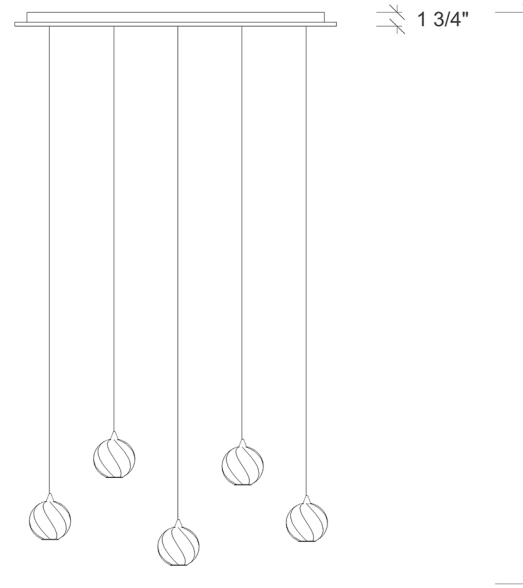

40"

37"

5" 8"

BREATH COLLECTION

Globe 5

Shown

5 Pendants on a Floating Style Canopy

Canopy Size 40" x 8"

Glass Size 5" dia

Overall Height 6ft

Available Options

Glass Sizes 4" , 5" , 6" and 7" Diameters

Bulbs LED G4 - 2 Watt - 200 Lumens

Overall Height 6ft Standard, Adjustable

Canopy Style Floating

Glass Texture Smooth with a subtle diagonal ridged

Glass Colors (4) Clear , Frost, Champagne T,
Grey T (T = Translucent)

Canopy Finish Matte Silver ,Matte White ,Antique
Bronze

Product Details

The Globe pendant is a smooth, blown glass orb with a subtle diagonal ridged surface and a puckered open bottom.

Wires are adjustable - even after installation - and come standard at 6 feet long. Pendants can be hung all at the same height, in a grouped, or staggered formation, depending on your preference.

Each fixture included : canopy , transformer , lightbulbs and up to 6ft adjustable wires.