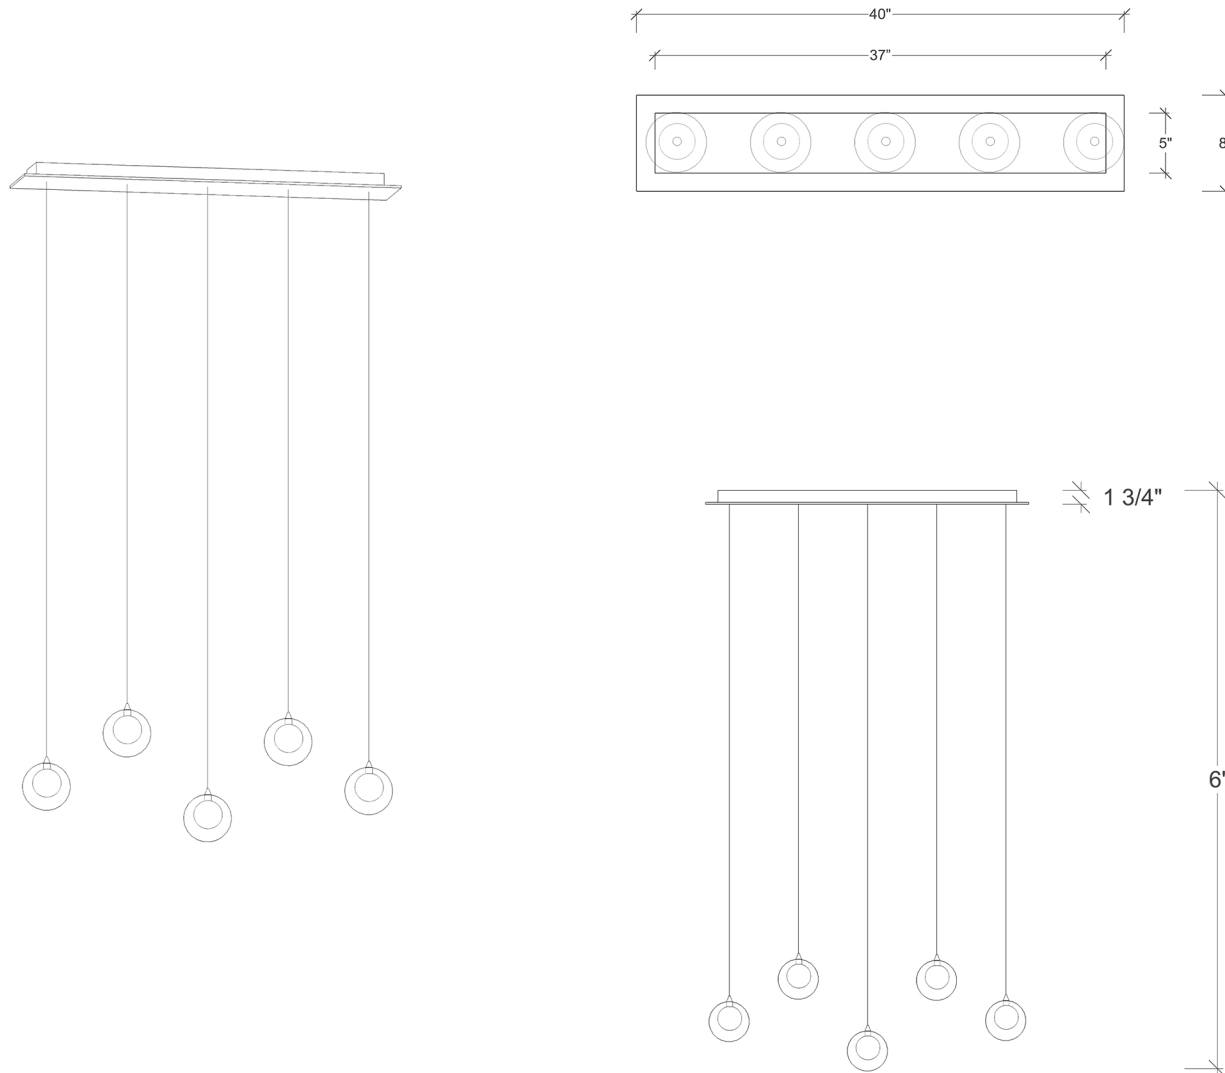

BREATH COLLECTION

Kadur Drizzle 5

Shown

5 Pendants on a Floating Style Canopy
Canopy Size 8" x 40"
Glass Size 5" dia
Overall Height 6ft

Available Options

Glass Sizes 4", 5", 6" and 7" dia
Bulbs LED G4 - 2 Watt - 200 Lumens
Overall Height 6ft Standard, Adjustable
Canopy Style Floating
Glass Texture Smooth
Glass Colors (5) • Champagne Outer Globe With Clear Inner Drizzle
• Gray Outer Globe With Clear Inner Drizzle
• Clear Outer Globe With Choice Of Inner Drizzle In Clear, Gold or Black
Canopy Finish Matte Silver, Matte White, Antique Bronze

Product Details

The center orb of each Kadur pendant is filled with drizzled glass fibers, which are then encased within a pristine, outer glass sphere.

Wires are adjustable - even after installation - and come standard at 6 feet long. Pendants can be hung all at the same height, in a grouped, or staggered formation, depending on your preference.

Each fixture included : canopy , transformer , lightbulbs and up to 6ft adjustable wires.

As all of our items are hand-made, sizes are approximate. Variations in size, color, shape and texture (including but not limited to fissures, bubbles, crackling, and crazing in the glass) are inherent to all of our glass.