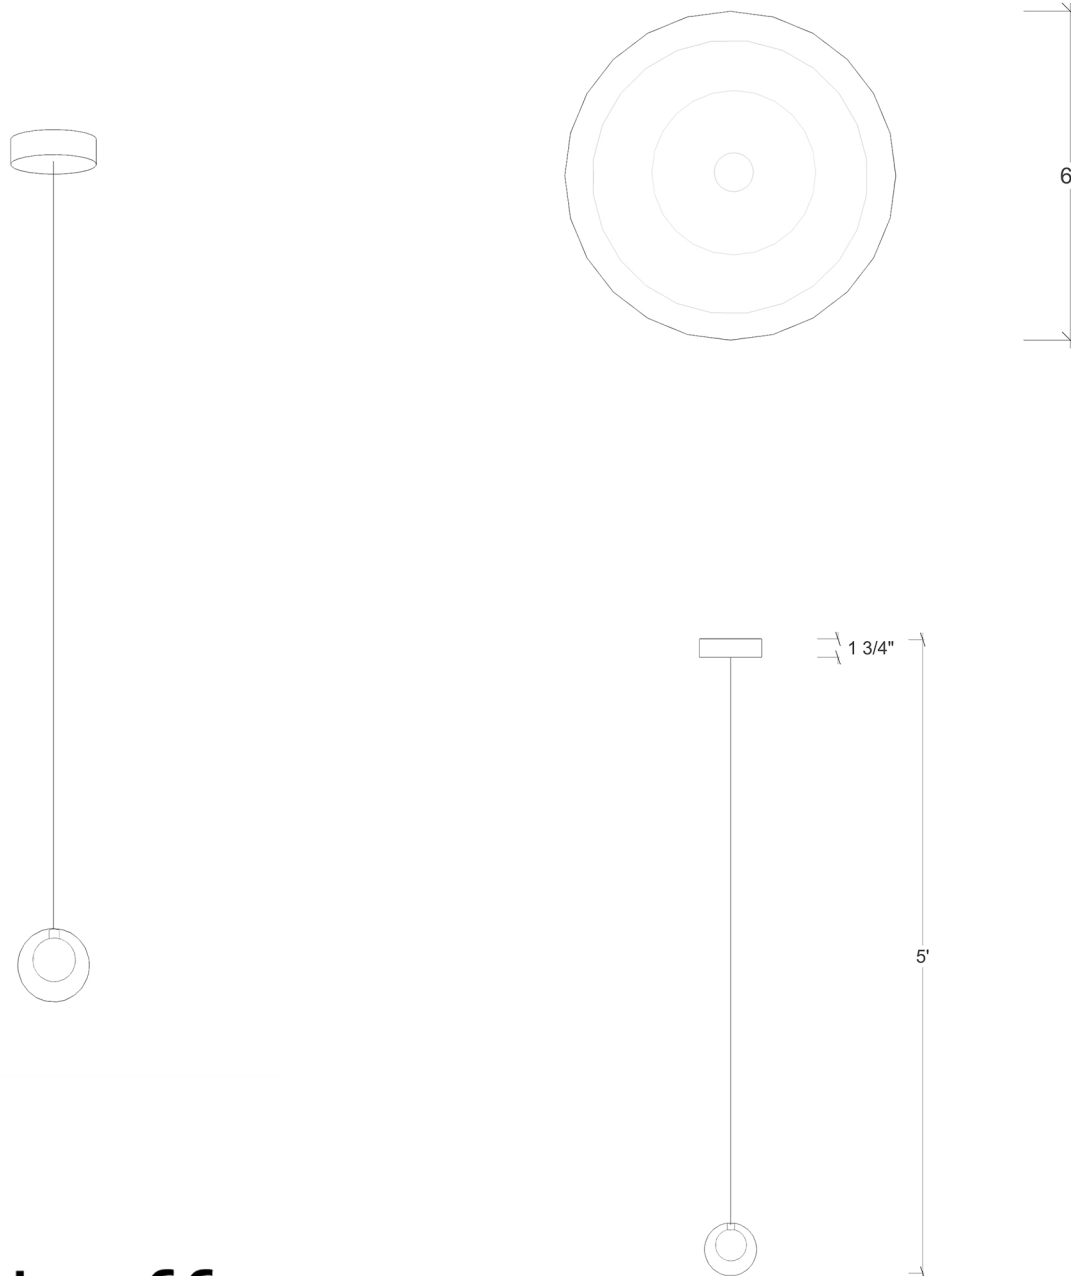

BREATH COLLECTION

Kadur Drizzle 1

Shown

1 Pendants on a Standard Style Canopy
Canopy Size 6" dia
Glass Size 5" dia
Overall Height 5ft

Available Options

Glass Sizes 4", 5", 6" and 7" dia
Bulbs LED G4 - 2 Watt - 200 Lumens
Overall Height 5ft Standard, Adjustable
Canopy Style Standard
Glass Texture Smooth
Glass Colors (5) • Champagne Outer Globe With Clear Inner Drizzle
• Gray Outer Globe With Clear Inner Drizzle
• Clear Outer Globe With Choice Of Inner Drizzle In Clear, Gold or Black
Canopy Finish Matte Silver, Matte White, Antique Bronze, Brushed Steel

Product Details

The center orb of each Kadur pendant is filled with drizzled glass fibers, which are then encased within a pristine, outer glass sphere.

Wires are adjustable - even after installation - and come standard at 5 feet long. Pendants can be hung all at the same height, in a grouped, or staggered formation, depending on your preference.

Each fixture included : canopy, transformer, lightbulbs and up to 5ft adjustable wires.

As all of our items are hand-made, sizes are approximate. Variations in size, color, shape and texture (including but not limited to fissures, bubbles, crackling, and crazing in the glass) are inherent to all of our glass.