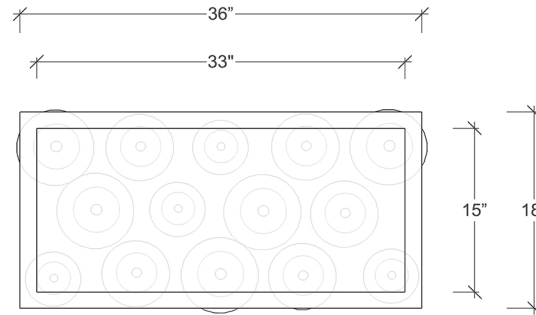

BREATH COLLECTION

Kadur Drizzle 14

Shown

14 Pendants on a Floating Style Canopy

Canopy Size 36" x 18"

Glass Size 4 (5" dia), 5 (6" dia), 5 (7" dia)

Overall Height 6ft

Available Options

Glass Sizes 4", 5", 6" and 7" dia

Bulbs LED G4 - 2 Watt - 200 Lumens

Overall Height 6ft Standard, Adjustable

Canopy Style Floating

Glass Texture Smooth

Glass Colors (5) • Champagne Outer Globe With Clear Inner Drizzle