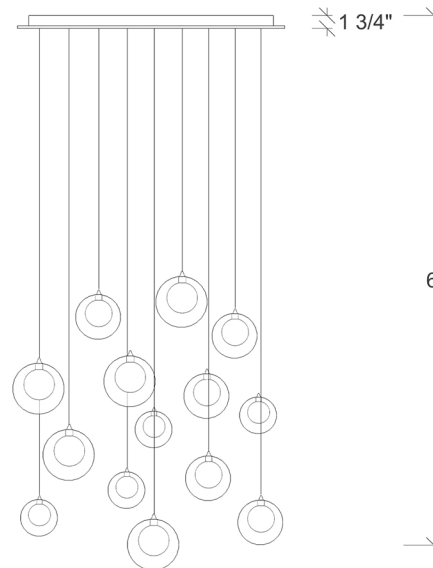

BREATH COLLECTION

Kadur Drizzle 14

Shown

14 Pendants on a Floating Style Canopy

Canopy Size 36" x 18"

Glass Size 4 (5" dia), 5 (6" dia), 5 (7" dia)

Overall Height 6ft

Available Options

Glass Sizes 4", 5", 6" and 7" dia

Bulbs LED G4 - 2 Watt - 200 Lumens

Overall Height 6ft Standard, Adjustable

Canopy Style Floating

Glass Texture Smooth

Glass Colors (5) • Champagne Outer Globe With Clear Inner Drizzle

• Gray Outer Globe With Clear Inner Drizzle

• Clear Outer Globe With Choice Of Inner Drizzle In Clear, Gold or Black

Canopy Finish Matte Silver, Matte White, Antique Bronze

Product Details

The center orb of each Kadur pendant is filled with drizzled glass fibers, which are then encased within a pristine, outer glass sphere.