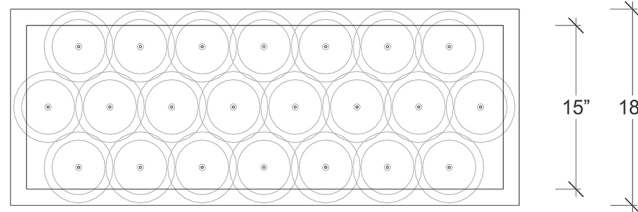

BREATH COLLECTION

Halo 22

Shown

22 Pendants on a Floating Style Canopy

Canopy Size 18" x 48"

Glass Size 6.5" dia x 3"h

Overall Height 3' 6"

Available Options

Glass Sizes 6.5" dia x 3"h

Bulbs LED G4 - 2 Watt - 200 Lumens

Overall Height 3' 6" Standard

Canopy Style Floating

Glass Texture Smooth

Glass Colors (2) • Clear Outer Globe With Gold

Inner Drizzle

• Clear Outer Globe With Clear Inner
Drizzle

Each pendant is held in place by a rod (available in chrome and brass) which expands into an exterior matching plate.

Each fixture included : canopy , transformer , lightbulbs and rod.

As all of our items are hand-made, sizes are approximate. Variations in size, color, shape and texture (including but not limited to fissures, bubbles, cracking, and crazing in the glass) are inherent to all of our glass.