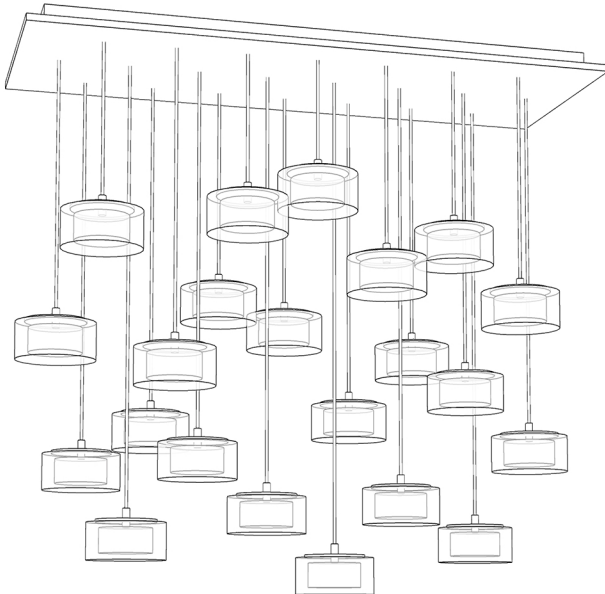

BREATH COLLECTION

Halo 22

Shown

22 Pendants on a Floating Style Canopy

Canopy Size 18" x 48"

Glass Size 6.5" dia x 3"h

Overall Height 3' 6"

Available Options

Glass Sizes 6.5" dia x 3"h

Bulbs LED G4 - 2 Watt - 200 Lumens

Overall Height 3' 6" Standard

Canopy Style Floating

Glass Texture Smooth

Glass Colors (2) • Clear Outer Globe With Gold

Inner Drizzle

• Clear Outer Globe With Clear Inner
Drizzle

Canopy Finish Matte Silver ,Matte White ,Antique

Bronze, Brushed Steel

Product Details

The Halo pendant is a new spin on Shakúff's iconic Kadur design.

Halo is a flat disk shape glass pendant. Its inner drizzled glass fibers are encased within a pristine outer glass.

Each pendant is held in place by a rod (available in chrome and brass) which expands into an exterior matching plate.

Each fixture included : canopy , transformer , lightbulbs and rod.

As all of our items are hand-made, sizes are approximate. Variations in size, color, shape and texture (including but not limited to fissures, bubbles, cracking, and crazing in the glass) are inherent to all of our glass.