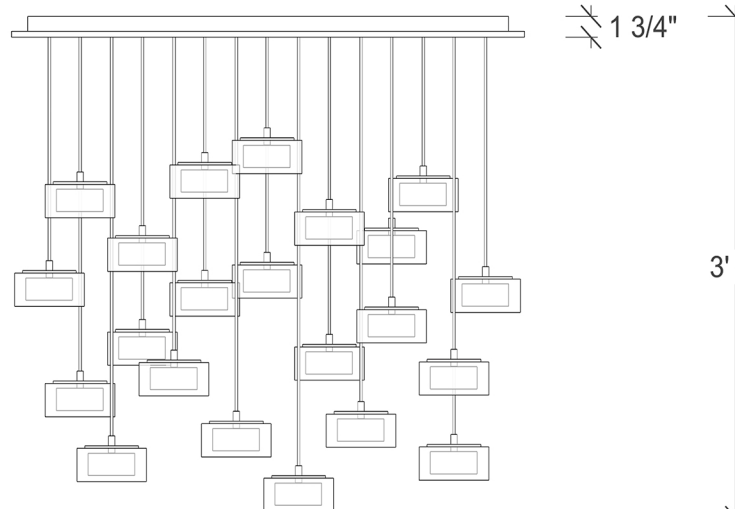

BREATH COLLECTION

Halo 22

Shown

22 Pendants on a Floating Style Canopy

Canopy Size 18" x 48"

Glass Size 6.5" dia x 3"h

Overall Height 3' 6"

Available Options

Glass Sizes 6.5" dia x 3"h

Bulbs LED G4 - 2 Watt - 200 Lumens

Overall Height 3' 6" Standard

Canopy Style Floating

Glass Texture Smooth

Glass Colors (2) • Clear Outer Globe With Gold

Inner Drizzle

• Clear Outer Globe With Clear Inner
Drizzle

Canopy Finish Matte Silver ,Matte White ,Antique

Bronze, Brushed Steel

Product Details

The Halo pendant is a new spin on Shakúff's iconic Kadur design.

Halo is a flat disk shape glass pendant. Its inner drizzled glass fibers are encased within a pristine outer glass.

Each pendant is held in place by a rod (available in chrome and brass) which expands into an exterior matching plate.

Each fixture included : canopy , transformer , lightbulbs and rod.

As all of our items are hand-made, sizes are approximate. Variations in size, color, shape and texture (including but not limited to fissures, bubbles, cracking, and crazing in the glass) are inherent to all of our glass.