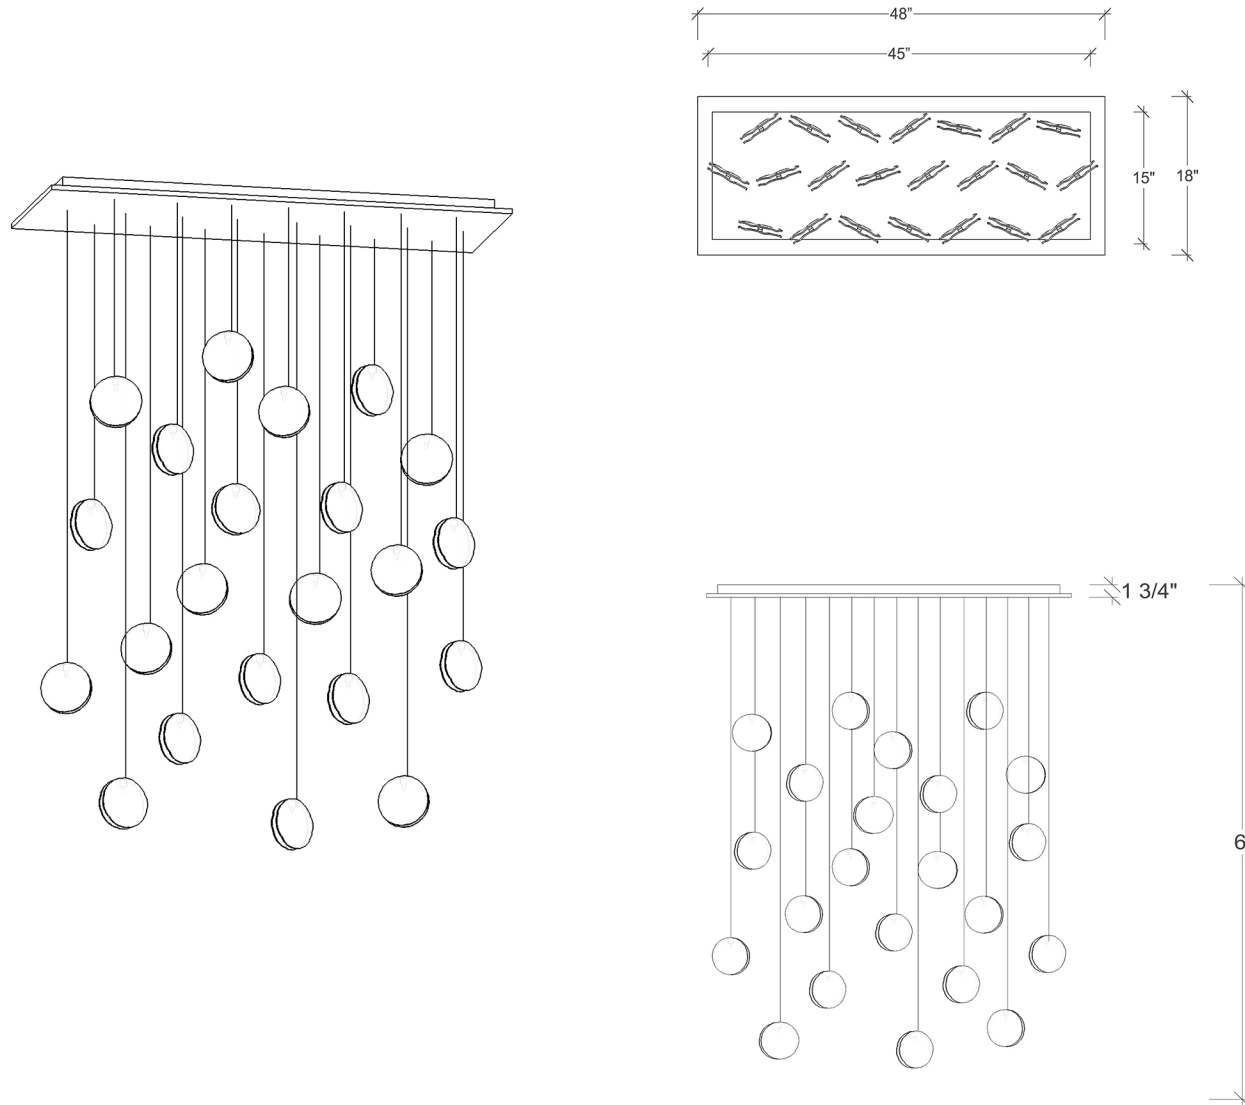

### Shown

22 Pendants on a Floating Style Canopy  
Canopy Size 48" x 18"  
Glass Size 5.5" dia  
Overall Height 6ft

### Available Options

Glass Sizes 4" dia , 5.5" dia , 7" dia  
Bulbs LED G4 - 2 Watt - 200 Lumens  
Overall Height 6ft Standard, Adjustable  
Canopy Style Floating  
Glass Texture Smooth Outer With Glass Chunks Inside  
Glass Colors (7) Clear , Frost , Amber T , Champagne T ,  
Grey T , Purple T , Blue T .  
(T = Translucent)  
Canopy Finish Matte Silver ,Matte White ,Antique  
Bronze.

### Product Details

The clam shell look of the Crystal Shell pendant is accentuated by the wavy edges and "icy" chunks of glass fused inside.

Wires are adjustable - even after installation - and come standard at 6 feet long. Pendants can be hung all at the same height, in a grouped, or staggered formation, depending on your preference.

Each fixture included : canopy , transformer , lightbulbs and up to 6ft adjustable wires.

As all of our items are hand-made, sizes are approximate. Variations in size, color, shape and texture (including but not limited to fissures, bubbles, crackling, and crazing in the glass) are inherent to all of our glass.