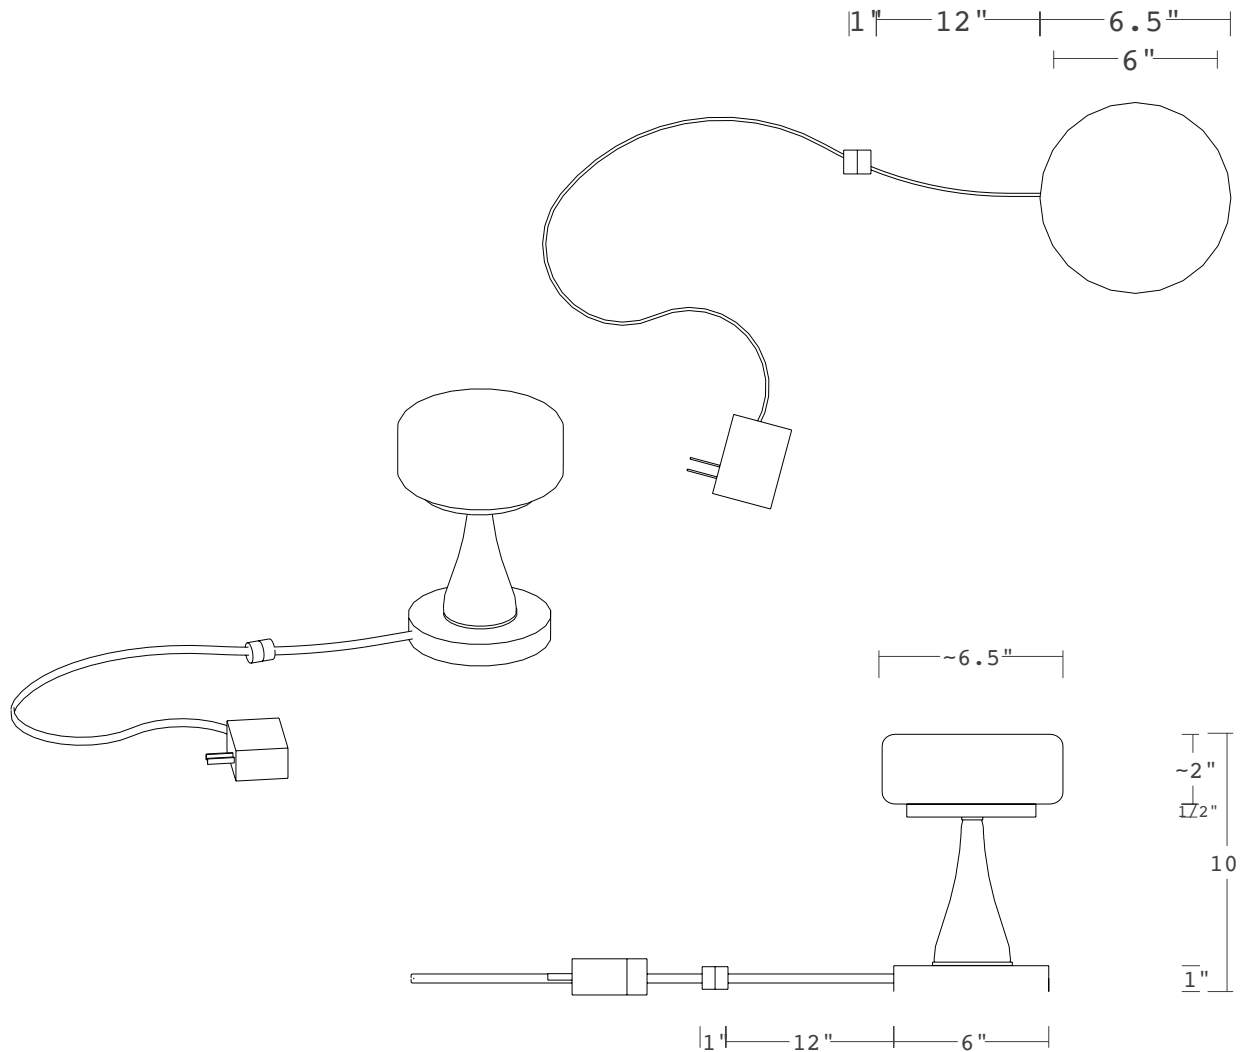

Halo Table Lamp

Shown

Base Size	6" dia
Glass Size	6.5" dia
Overall Height	10"H

Available Options

Bulbs	LED G4 - 2 Watt - 200 Lumens
Glass Texture	Smooth
Glass Colors:	<ul style="list-style-type: none"> • Clear Drizzle • Gold Drizzle
Metal Finish	<ul style="list-style-type: none"> • Brushed Brass • Brushed Nickel • Matte Black
Base Finish	<ul style="list-style-type: none"> • Alabaster • Black Marble • White Marble

Product Details

The Halo Table Lamp's ingenious design consists of glass, metal, and marble parts. The double glass pendant (our Halo design) rests on a metal plate, which is in turn balanced on cone shaped metal attached to a round marble base. The lamp is connected to the outlet by a fabric cord that also carries the tube shaped metal switch. The switch was specially engineered to be controlled by touch: through touching it, the lamp can be either turned on or off or even dimmed to the desired brightness.