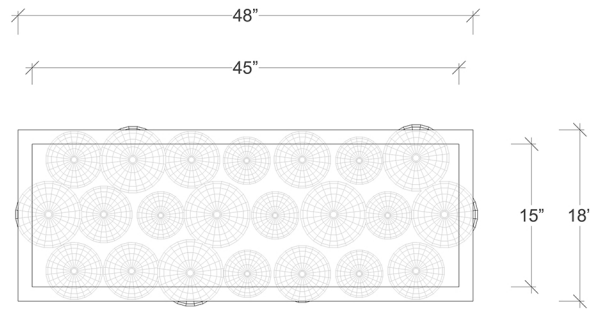

Shakúff

custom glass lighting & décor

Copyright Shakuff LLC

34 35th Street, Brooklyn NY 11232

T. 212.675.0383

F. 718.407.4883

E. info@shakuff.com

www.shakuff.com

BREATH COLLECTION

Mod 22

Shown

22 Pendants on a Floating Style Canopy

Canopy Size 18" x 48"

Glass Size 6 (5" dia) , 9 (6" dia) , 7 (7" dia)

Overall Height 6ft

Available Options

Glass Sizes 4" , 5" , 6" , 7" dia , 12" Diameters

Bulbs LED G4 - 2 Watt - 200 Lumens

Overall Height 6ft Standard, Adjustable

Canopy Style Floating

Glass Texture Perforated

Glass Colors (7) Clear , Frost , Amber T , Champagne T ,

Grey T , Purple T , Blue T .

(T = Translucent)

Canopy Finish Matte Silver ,Matte White ,Antique

Bronze

Product Details

Each hole is delicately perforated, creating an open mesh texture in every Mod pendant.

Wires are adjustable - even after installation - and come standard at 6 feet long. Pendants can be hung all at the same height, in a grouped, or staggered formation, depending on your preference.

Each fixture included : canopy , transformer , lightbulbs and up to 6ft adjustable wires.

As all of our items are hand-made, sizes are approximate. Variations in size, color, shape and texture (including but not limited to fissures, bubbles, crackling, and crazing in the glass) are inherent to all of our glass.