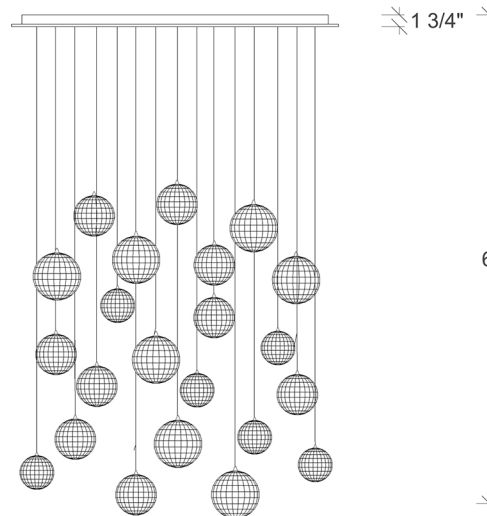

Shakúff

custom glass lighting & décor

Copyright Shakuff LLC

34 35th Street, Brooklyn NY 11232

T. 212.675.0383

F. 718.407.4883

E. info@shakuff.com

www.shakuff.com

BREATH COLLECTION

Mod 22

Shown

22 Pendants on a Floating Style Canopy

Canopy Size 18" x 48"

Glass Size 6 (5" dia) , 9 (6" dia) , 7 (7" dia)

Overall Height 6ft

Available Options

Glass Sizes 4" , 5" , 6" , 7" dia , 12" Diameters

Bulbs LED G4 - 2 Watt - 200 Lumens

Overall Height 6ft Standard, Adjustable

Canopy Style Floating

Glass Texture Perforated

Glass Colors (7) Clear , Frost , Amber T , Champagne T ,

Grey T , Purple T , Blue T .

(T = Translucent)

Canopy Finish Matte Silver ,Matte White ,Antique

Bronze

Product Details

Each hole is delicately perforated, creating an open mesh texture in every Mod pendant.

Wires are adjustable - even after installation - and come standard at 6 feet long. Pendants can be hung all at the same height, in a grouped, or staggered formation, depending on your preference.

Each fixture included : canopy , transformer , lightbulbs and up to 6ft adjustable wires.

As all of our items are hand-made, sizes are approximate. Variations in size, color, shape and texture (including but not limited to fissures, bubbles, crackling, and crazing in the glass) are inherent to all of our glass.