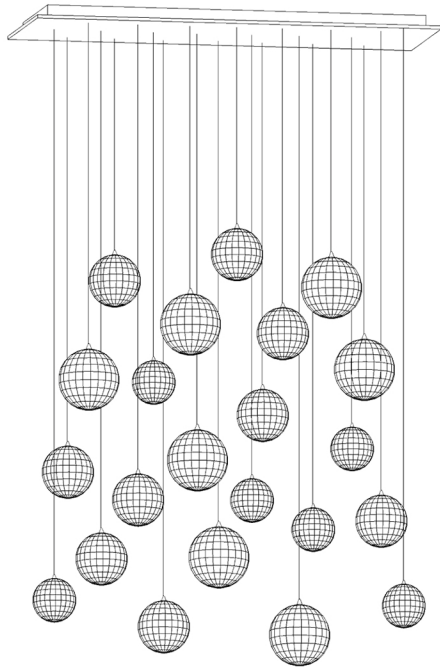

Shakúff

custom glass lighting & décor

Copyright Shakuff LLC

34 35th Street, Brooklyn NY 11232

T. 212.675.0383

F. 718.407.4883

E. info@shakuff.com

www.shakuff.com

BREATH COLLECTION

Mod 22

Shown

22 Pendants on a Floating Style Canopy

Canopy Size 18" x 48"

Glass Size 6 (5" dia) , 9 (6" dia) , 7 (7" dia)

Overall Height 6ft

Available Options

Glass Sizes 4" , 5" , 6" , 7" dia , 12" Diameters

Bulbs LED G4 - 2 Watt - 200 Lumens

Overall Height 6ft Standard, Adjustable

Canopy Style Floating

Glass Texture Perforated

Glass Colors (7) Clear , Frost , Amber T , Champagne T ,

Grey T , Purple T , Blue T .

(T = Translucent)

Canopy Finish Matte Silver ,Matte White ,Antique

Bronze

Product Details

Each hole is delicately perforated, creating an open mesh texture in every Mod pendant.

Wires are adjustable - even after installation - and come standard at 6 feet long. Pendants can be hung all at the same height, in a grouped, or staggered formation, depending on your preference.

Each fixture included : canopy , transformer , lightbulbs and up to 6ft adjustable wires.

As all of our items are hand-made, sizes are approximate. Variations in size, color, shape and texture (including but not limited to fissures, bubbles, crackling, and crazing in the glass) are inherent to all of our glass.