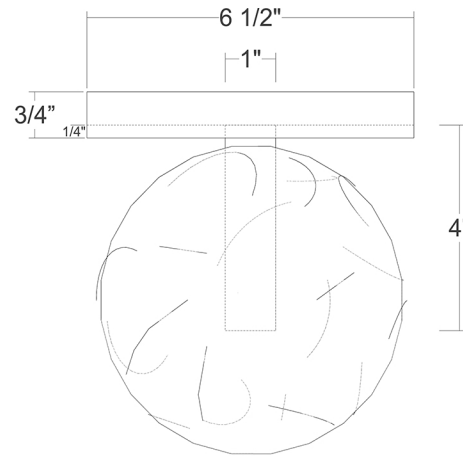

Shakúff

custom glass lighting & décor

Copyright Shakuff LLC

34 35th Street, Brooklyn NY 11232

T. 212.675.0383 F. 718.407.4883

E. info@shakuff.com

www.shakuff.com

BREATH COLLECTION

Luxe Sconce

Shown

1 Nimbus on Back plate
Back Plate size 6 1/2" x 19"
Glass Size 6" dia
Glass Texture Smooth
Glass Colors Clear
Back Plate Finish Brushed Brass

Available Options

Glass Type Cloud, Cocoon, Crystal Shell
(threaded), Globe, Kadur, Nimbus,
Milk, and Mod
Glass Colors Clear/Frost
Bulbs LED G4 - 2 Watt - 200 Lumens
Back Plate Finish Brushed Brass , Brushed Steel

Product Details

1 Nimbus pendant resting on a metal part connected to the back plate.

The back plate has solid metal decorative detail on top and bottom.

Hand-made blown glass, in abstract designs or solid colors. The masterful creations feature unique textures, color gradations, and varying levels of transparency that tell a different story every time you look at it.

As all of our items are hand-made, sizes are approximate. Variations in size, color, shape and texture (including but not limited to fissures, bubbles, crackling, and crazing in the glass) are inherent to all of our glass.