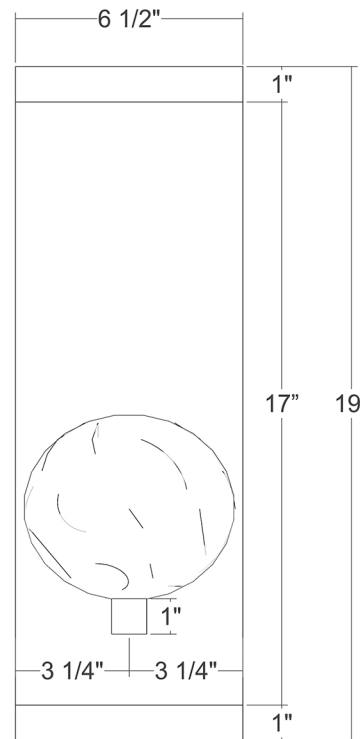

Shakúff

custom glass lighting & décor

Copyright Shakuff LLC

34 35th Street, Brooklyn NY 11232

T. 212.675.0383 F. 718.407.4883

E. info@shakuff.com

www.shakuff.com

BREATH COLLECTION

Luxe Sconce

Shown

1 Nimbus on Back plate
Back Plate size 6 1/2" x 19"
Glass Size 6" dia
Glass Texture Smooth
Glass Colors Clear
Back Plate Finish Brushed Brass

Available Options

Glass Type Cloud, Cocoon, Crystal Shell
(threaded), Globe, Kadur, Nimbus,
Milk, and Mod
Glass Colors Clear/Frost
Bulbs LED G4 - 2 Watt - 200 Lumens
Back Plate Finish Brushed Brass , Brushed Steel

Product Details

1 Nimbus pendant resting on a metal part connected to the back plate.

The back plate has solid metal decorative detail on top and bottom.

Hand-made blown glass, in abstract designs or solid colors. The masterful creations feature unique textures, color gradations, and varying levels of transparency that tell a different story every time you look at it.

As all of our items are hand-made, sizes are approximate. Variations in size, color, shape and texture (including but not limited to fissures, bubbles, crackling, and crazing in the glass) are inherent to all of our glass.