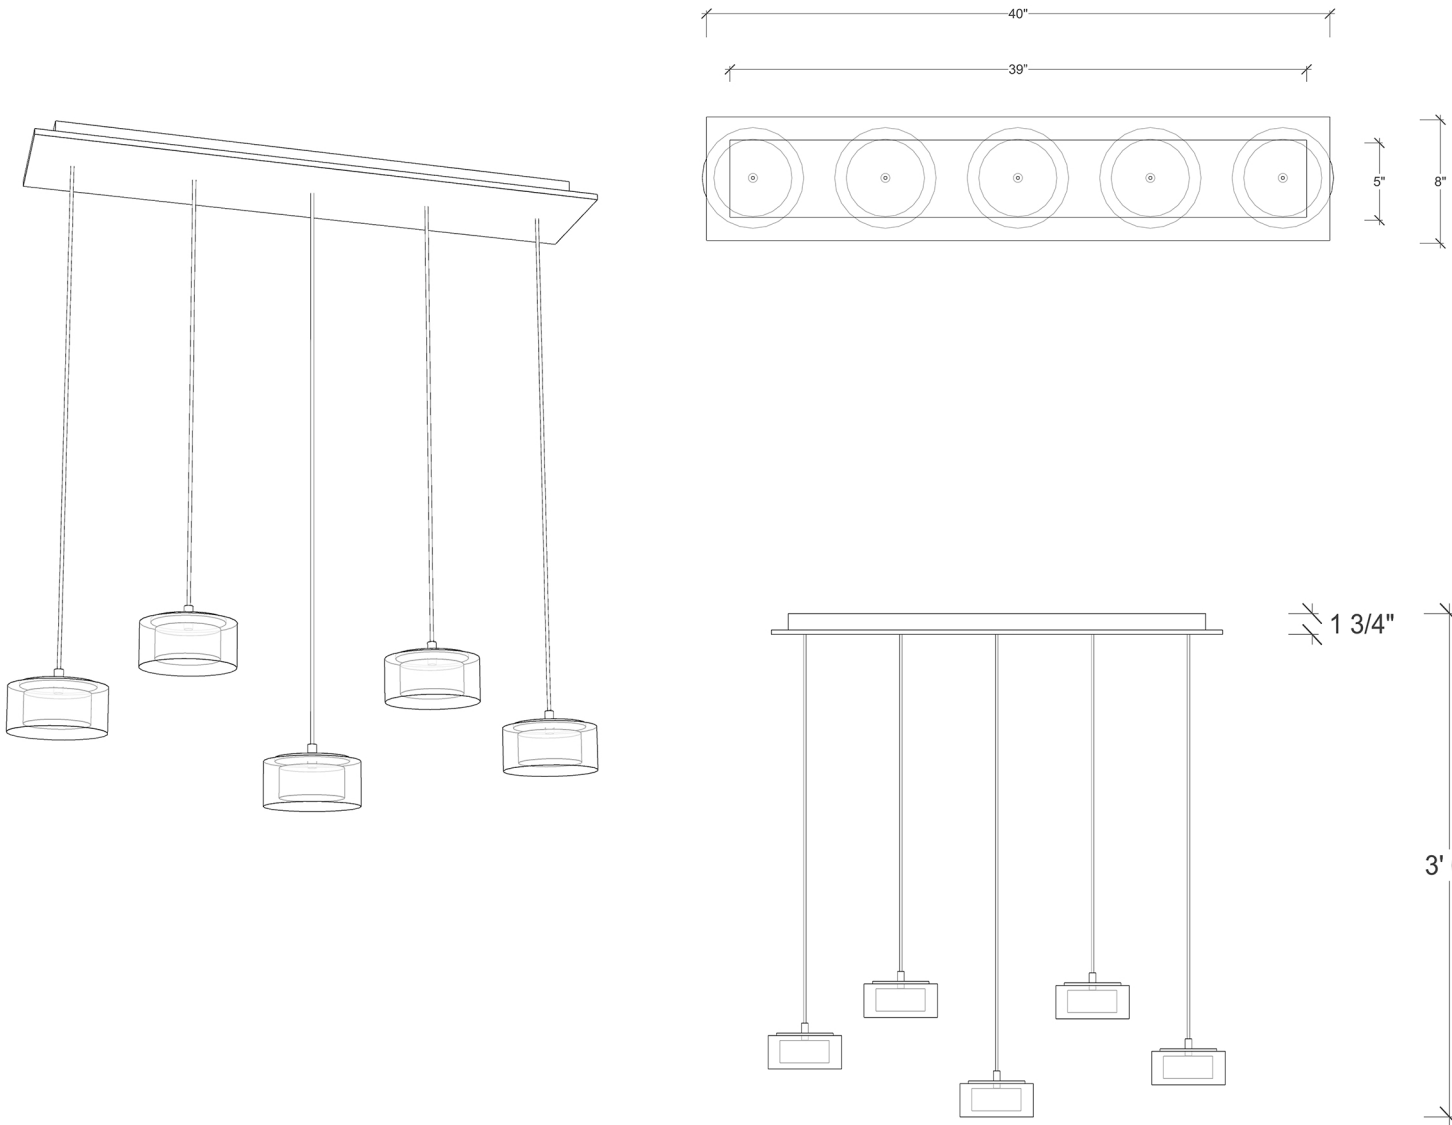

BREATH COLLECTION

Halo 5

Shown

5 Pendants on a Floating Style Canopy

Canopy Size 8" 40"

Glass Size 6.5" dia x 3"h

Overall Height 3' 6"

Available Options

Glass Sizes 6.5" dia x 3"h

Bulbs LED G4 - 2 Watt - 200 Lumens

Overall Height 3' 6" Standard

Canopy Style Floating

Glass Texture Smooth

Glass Colors (2) • Clear Outer Globe With Gold

Inner Drizzle

• Clear Outer Globe With Clear Inner

Drizzle

Canopy Finish Matte Silver ,Matte White ,Antique

Bronze, Brushed Steel

Product Details

The Halo pendant is a new spin on Shakúff's iconic Kadur design.

Halo is a flat disk shape glass pendant. Its inner drizzled glass fibers are encased within a pristine outer glass.

Each pendant is held in place by a rod (available in chrome and brass) which expands into an exterior matching plate.

Each fixture included : canopy , transformer , lightbulbs and rod.

As all of our items are hand-made, sizes are approximate. Variations in size, color, shape and texture (including but not limited to fissures, bubbles, cracking, and crazing in the glass) are inherent to all of our glass.