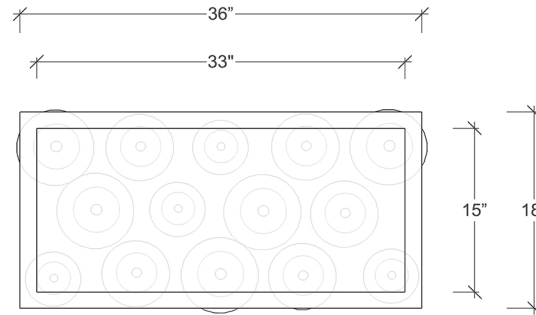

BREATH COLLECTION

Kadur Frost 14

Shown

14 Pendants on a Floating Style Canopy

Canopy Size 36" x 18"

Glass Size 4 (5" dia), 5 (6" dia), 5 (7" dia)

Overall Height 6ft

Available Options

Glass Sizes 4", 5", 6" and 7" dia

Bulbs LED G4 - 2 Watt - 200 Lumens

Overall Height 6ft Standard, Adjustable

Canopy Style Floating

Glass Texture Smooth

Glass Colors (5) • Champagne Outer Globe With White Inner Frost