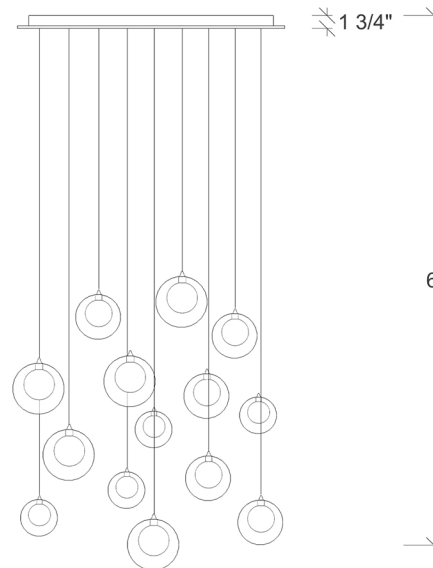

BREATH COLLECTION

Kadur Frost 14

Shown

14 Pendants on a Floating Style Canopy

Canopy Size 36" x 18"

Glass Size 4 (5" dia), 5 (6" dia), 5 (7" dia)

Overall Height 6ft

Available Options

Glass Sizes 4", 5", 6" and 7" dia

Bulbs LED G4 - 2 Watt - 200 Lumens

Overall Height 6ft Standard, Adjustable

Canopy Style Floating

Glass Texture Smooth

Glass Colors (5) • Champagne Outer Globe With White Inner Frost

• Gray Outer Globe With White Inner Frost

• Clear Outer Globe With Choice Of Inner Frost Of White Or Moon

Canopy Finish Matte Silver ,Matte White ,Antique Bronze

Product Details

The center orb of each Kadur pendant is filled with frost glass fibers, which are then encased within a pristine, outer glass sphere.