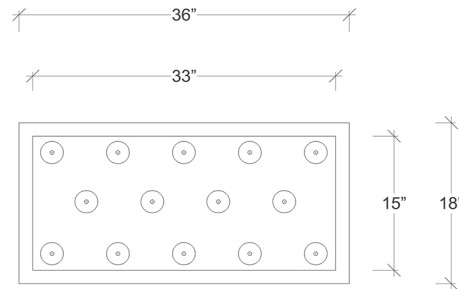

BREATH COLLECTION

Rain Drop 14

Shown

14 Pendants on a Floating Style Canopy

Canopy Size 36" x 18"

Glass Size 2.3" dia x 7.5" h

Overall Height 6ft

Available Options

Glass Sizes 2.3" dia x 5.25" h / 2.3" dia x 6.75" h /
2.3" dia x 7.5" h

Bulbs LED G4 - 2 Watt - 200 Lumens

Overall Height 6ft Standard, Adjustable

Canopy Style Floating

Glass Texture Smooth

Glass Colors (3) Clear , Champagne T , Grey T ,
(T = Translucent)

Canopy Finish Matte Silver ,Matte White ,Antique
Bronze

Product Details

The Rain Drop pendant is a smooth teardrop shaped, blown glass pendant.

Wires are adjustable - even after installation - and come standard at 6 feet long. Pendants can be hung all at the same height, in a grouped, or staggered formation, depending on your preference.

Each fixture included : canopy , transformer , lightbulbs and up to 6ft adjustable wires.

As all of our items are hand-made, sizes are approximate. Variations in size, color, shape and texture (including but not limited to fissures, bubbles, crackling, and crazing in the glass) are inherent to all of our glass.