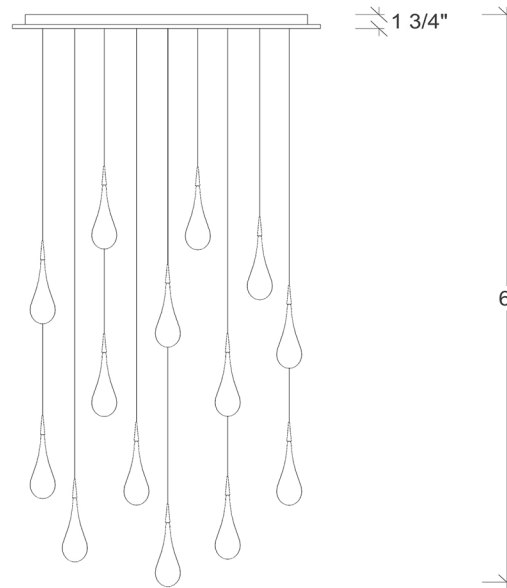

BREATH COLLECTION

Rain Drop 14

Shown

14 Pendants on a Floating Style Canopy

Canopy Size 36" x 18"

Glass Size 2.3" dia x 7.5" h

Overall Height 6ft

Available Options

Glass Sizes 2.3" dia x 5.25" h / 2.3" dia x 6.75" h /
2.3" dia x 7.5" h

Bulbs LED G4 - 2 Watt - 200 Lumens

Overall Height 6ft Standard, Adjustable

Canopy Style Floating

Glass Texture Smooth

Glass Colors (3) Clear , Champagne T , Grey T ,
(T = Translucent)

Canopy Finish Matte Silver ,Matte White ,Antique
Bronze

Product Details

The Rain Drop pendant is a smooth teardrop shaped, blown glass pendant.

Wires are adjustable - even after installation - and come standard at 6 feet long. Pendants can be hung all at the same height, in a grouped, or staggered formation, depending on your preference.

Each fixture included : canopy , transformer , lightbulbs and up to 6ft adjustable wires.

As all of our items are hand-made, sizes are approximate. Variations in size, color, shape and texture (including but not limited to fissures, bubbles, crackling, and crazing in the glass) are inherent to all of our glass.