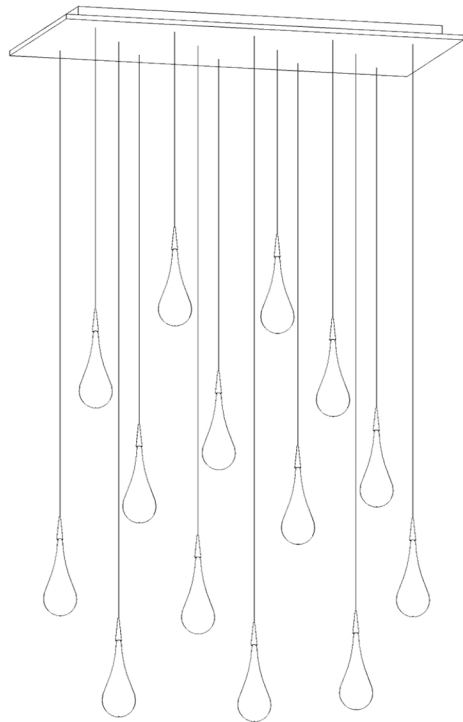

BREATH COLLECTION

Rain Drop 14

Shown

14 Pendants on a Floating Style Canopy

Canopy Size 36" x 18"

Glass Size 2.3" dia x 7.5" h

Overall Height 6ft

Available Options

Glass Sizes 2.3" dia x 5.25" h / 2.3" dia x 6.75" h /
2.3" dia x 7.5" h

Bulbs LED G4 - 2 Watt - 200 Lumens

Overall Height 6ft Standard, Adjustable

Canopy Style Floating

Glass Texture Smooth

Glass Colors (3) Clear , Champagne T , Grey T ,
(T = Translucent)

Canopy Finish Matte Silver ,Matte White ,Antique
Bronze

Product Details

The Rain Drop pendant is a smooth teardrop shaped, blown glass pendant.

Wires are adjustable - even after installation - and come standard at 6 feet long. Pendants can be hung all at the same height, in a grouped, or staggered formation, depending on your preference.

Each fixture included : canopy , transformer , lightbulbs and up to 6ft adjustable wires.

As all of our items are hand-made, sizes are approximate. Variations in size, color, shape and texture (including but not limited to fissures, bubbles, crackling, and crazing in the glass) are inherent to all of our glass.