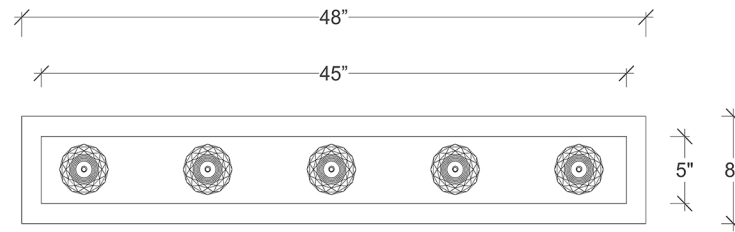

BREATH COLLECTION

Honey Comb 5

Shown

5 Pendants on floating style canopy

Canopy size 8" x 48"

Glass Size 3.5" dia x 4" h

Glass Texture Faceted

Overall Height 5ft

Available Options

Glass Size 3.5" dia x 4" h

Glass Texture Faceted

Glass Colors Gold Leaf, Silver Leaf

Overall Height 5ft, 10ft, 15ft and 20ft

*Adjustable only 1ft shorter

Canopy Style Floating

Light Source Custom LED COB/3W

Hardware/chain Finish Brass, silver

Canopy Finish Matte silver, Matte white,
Antique bronze, Polished nickel,
Brushed brass, Brushed nickel

Product Details

Each Honeycomb pendant is made using a custom-made mold and cast glass to ensure consistency. The thicker glass is sculpted laser cut to create the diamond shape. The inner design is made with silver leaf or gold leaf with LED COB light source on the top to illuminate the glass.

Whether you want tri-pendants, or a multi-pendant chandelier, you may customize your fixture with as many pendants as you need - all tailored to fit your space and your style.

Each fixture included: canopy, transformer, lightbulbs, and adjustable* chain.

As all of our items are hand-made, sizes are approximate. Variations in size, color, shape, and texture (including but not limited to fissures, bubbles, cracking, and crazing in the glass) are inherent to all of our glass.

shakuff

Bespoke Lighting Solutions

Copyright Shakuff LLC 52 35th Street, Brooklyn NY 11232 T. 212.675.0383 info@shakuff.com www.shakuff.com