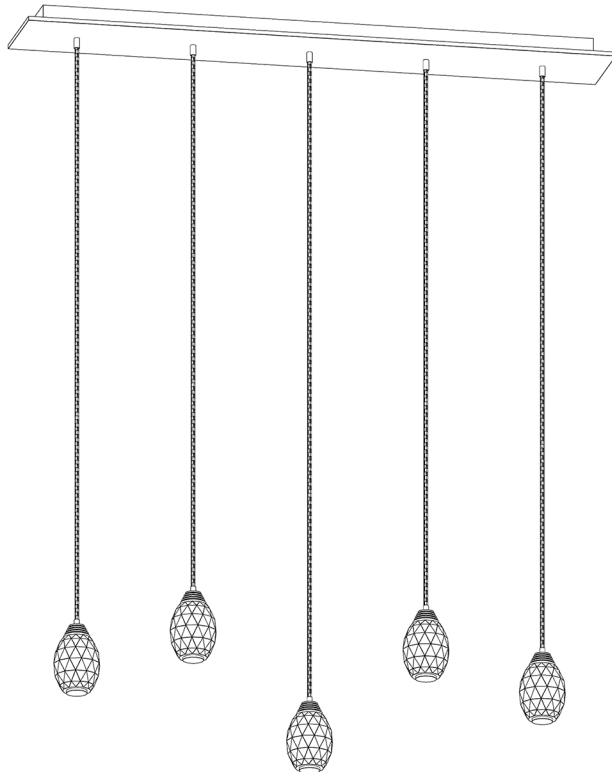

BREATH COLLECTION

Honey Comb 5

Shown

5 Pendants on floating style canopy

Canopy size 8" x 48"

Glass Size 3.5" dia x 4" h

Glass Texture Faceted

Overall Height 5ft

Available Options

Glass Size 3.5" dia x 4" h

Glass Texture Faceted

Glass Colors Gold Leaf, Silver Leaf

Overall Height 5ft, 10ft, 15ft and 20ft

*Adjustable only 1ft shorter

Canopy Style Floating

Light Source Custom LED COB/3W

Hardware/chain Finish Brass, silver

Canopy Finish Matte silver, Matte white,
Antique bronze, Polished nickel,
Brushed brass, Brushed nickel

Product Details

Each Honeycomb pendant is made using a custom-made mold and cast glass to ensure consistency. The thicker glass is sculpted laser cut to create the diamond shape. The inner design is made with silver leaf or gold leaf with LED COB light source on the top to illuminate the glass.

Whether you want tri-pendants, or a multi-pendant chandelier, you may customize your fixture with as many pendants as you need - all tailored to fit your space and your style.

Each fixture included: canopy, transformer, lightbulbs, and adjustable* chain.

As all of our items are hand-made, sizes are approximate. Variations in size, color, shape, and texture (including but not limited to fissures, bubbles, cracking, and crazing in the glass) are inherent to all of our glass.

shakuff

Bespoke Lighting Solutions

Copyright Shakuff LLC 52 35th Street, Brooklyn NY 11232 T. 212.675.0383 info@shakuff.com www.shakuff.com