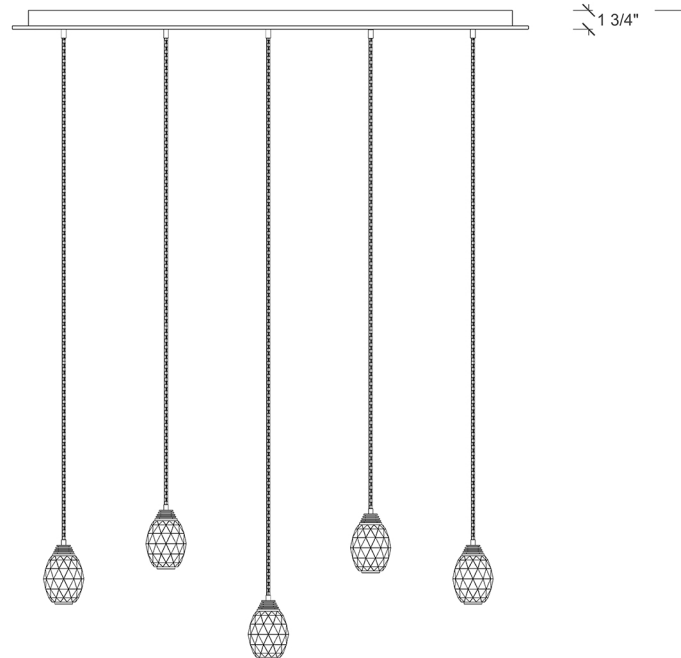

BREATH COLLECTION

Honey Comb 5

Shown

5 Pendants on floating style canopy

Canopy size 8" x 48"

Glass Size 3.5" dia x 4" h

Glass Texture Faceted

Overall Height 5ft

Available Options

Glass Size 3.5" dia x 4" h

Glass Texture Faceted

Glass Colors Gold Leaf, Silver Leaf

Overall Height 5ft, 10ft, 15ft and 20ft

*Adjustable only 1ft shorter

Canopy Style Floating

Light Source Custom LED COB/3W

Hardware/chain Finish Brass, silver

Canopy Finish Matte silver, Matte white,
Antique bronze, Polished nickel,
Brushed brass, Brushed nickel

Product Details

Each Honeycomb pendant is made using a custom-made mold and cast glass to ensure consistency. The thicker glass is sculpted laser cut to create the diamond shape. The inner design is made with silver leaf or gold leaf with LED COB light source on the top to illuminate the glass.

Whether you want tri-pendants, or a multi-pendant chandelier, you may customize your fixture with as many pendants as you need - all tailored to fit your space and your style.

Each fixture included: canopy, transformer, lightbulbs, and adjustable* chain.

As all of our items are hand-made, sizes are approximate. Variations in size, color, shape, and texture (including but not limited to fissures, bubbles, cracking, and crazing in the glass) are inherent to all of our glass.

shakuff

Bespoke Lighting Solutions

Copyright Shakuff LLC 52 35th Street, Brooklyn NY 11232 T. 212.675.0383 info@shakuff.com www.shakuff.com