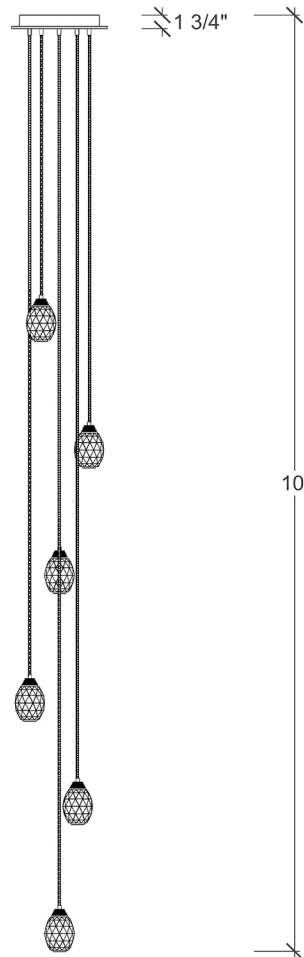

shakuff

Bespoke Lighting Solutions

Copyright Shakuff LLC 52 35th Street, Brooklyn NY 11232 T. 212.675.0383 info@shakuff.com www.shakuff.com

BREATH COLLECTION

Honey Comb 6

Shown

6 Pendants on floating style canopy	
Canopy size	12" dia
Glass Size	3.5" dia x 4" h
Glass Texture	Faceted
Overall Height	10ft

Available Options

Glass Size	3.5" dia x 4" h
Glass Texture	Faceted
Glass Colors	Gold Leaf, Silver Leaf
Overall Height	5ft, 10ft, 15ft and 20ft *Adjustable only 1ft shorter
Canopy Style	Floating
Light Source	Custom LED COB/3W
Hardware/chain Finish	Brass, silver
Canopy Finish	Matte silver, Matte white, Antique bronze, Polished nickel, Brushed brass, Brushed nickel

Product Details

Each Honeycomb pendant is made using a custom-made mold and cast glass to ensure consistency. The thicker glass is sculpted laser cut to create the diamond shape. The inner design is made with silver leaf or gold leaf with LED COB light source on the top to illuminate the glass.

Whether you want tri-pendants, or a multi-pendant chandelier, you may customize your fixture with as many pendants as you need - all tailored to fit your space and your style.

Each fixture included: canopy, transformer, lightbulbs, and adjustable* chain.

As all of our items are hand-made, sizes are approximate. Variations in size, color, shape, and texture (including but not limited to fissures, bubbles, cracking, and crazing in the glass) are inherent to all of our glass