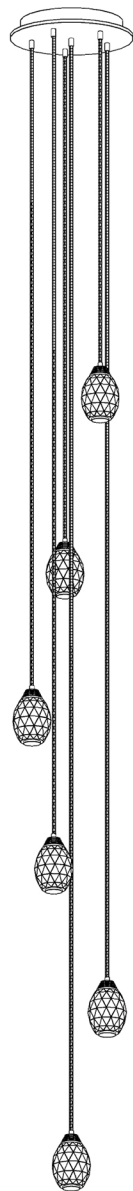

## BREATH COLLECTION

### Honey Comb 6

#### Shown

|                                     |                 |
|-------------------------------------|-----------------|
| 6 Pendants on floating style canopy |                 |
| Canopy size                         | 12" dia         |
| Glass Size                          | 3.5" dia x 4" h |
| Glass Texture                       | Faceted         |
| Overall Height                      | 10ft            |

#### Available Options

|                       |   |
|-----------------------|---|
| Glass Size            | 3.5" dia x 4" h   |
| Glass Texture         | Faceted   |
| Glass Colors          | Gold Leaf, Silver Leaf  |
| Overall Height        | 5ft, 10ft, 15ft and 20ft<br>*Adjustable only 1ft shorter  |
| Canopy Style          | Floating  |
| Light Source          | Custom LED COB/3W   |
| Hardware/chain Finish | Brass, silver   |
| Canopy Finish         | Matte silver, Matte white,<br>Antique bronze, Polished nickel,<br>Brushed brass, Brushed nickel |