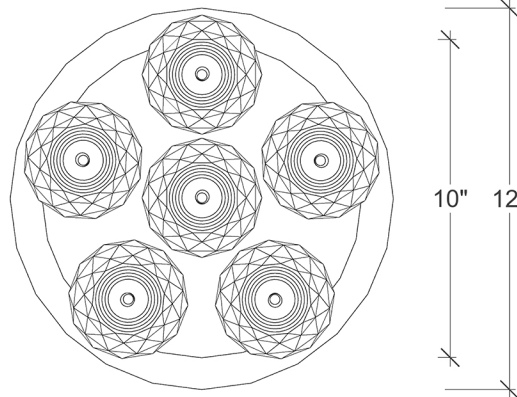

shakuff

Bespoke Lighting Solutions

Copyright Shakuff LLC 52 35th Street, Brooklyn NY 11232 T. 212.675.0383 info@shakuff.com www.shakuff.com

BREATH COLLECTION

Honey Comb 6

Shown

6 Pendants on floating style canopy	
Canopy size	12" dia
Glass Size	3.5" dia x 4" h
Glass Texture	Faceted
Overall Height	10ft

Available Options

Glass Size	3.5" dia x 4" h
Glass Texture	Faceted
Glass Colors	Gold Leaf, Silver Leaf
Overall Height	5ft, 10ft, 15ft and 20ft *Adjustable only 1ft shorter
Canopy Style	Floating
Light Source	Custom LED COB/3W
Hardware/chain Finish	Brass, silver
Canopy Finish	Matte silver, Matte white, Antique bronze, Polished nickel, Brushed brass, Brushed nickel

Product Details

Each Honeycomb pendant is made using a custom-made mold and cast glass to ensure consistency. The thicker glass is sculpted laser cut to create the diamond shape. The inner design is made with silver leaf or gold leaf with LED COB light source on the top to illuminate the glass.

Whether you want tri-pendants, or a multi-pendant chandelier, you may customize your fixture with as many pendants as you need - all tailored to fit your space and your style.

Each fixture included: canopy, transformer, lightbulbs, and adjustable* chain.

As all of our items are hand-made, sizes are approximate. Variations in size, color, shape, and texture (including but not limited to fissures, bubbles, cracking, and crazing in the glass) are inherent to all of our glass