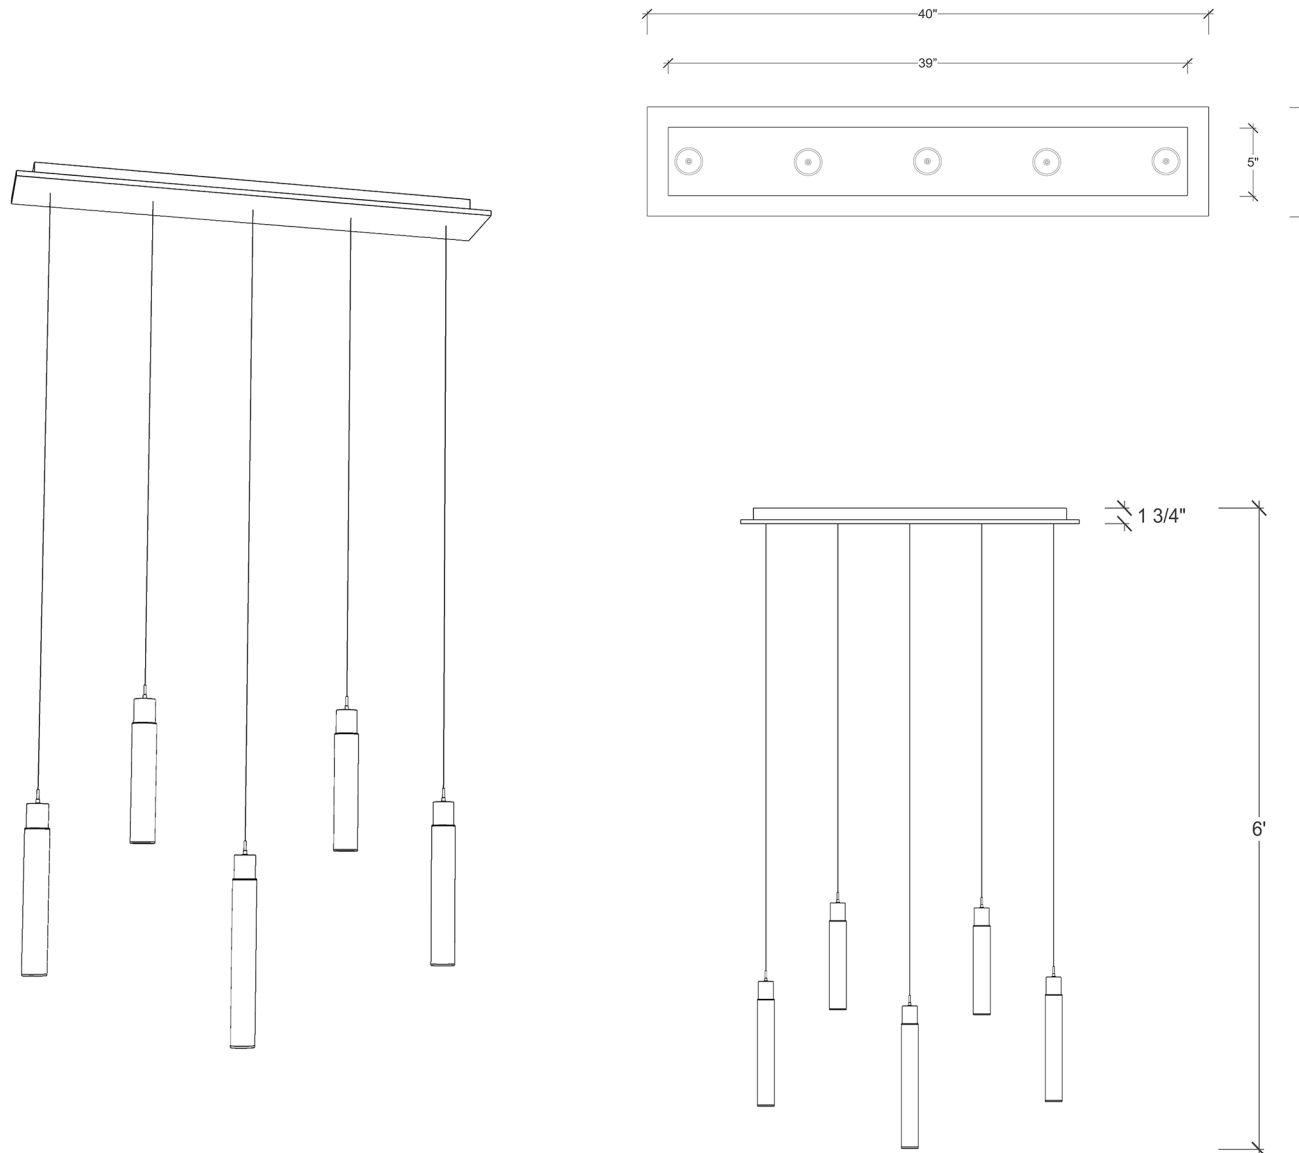

BREATH COLLECTION

White Candle 5

Shown

5 Pendants on a Floating Style Canopy

Canopy Size 8" x 40"

Glass Size 2 (2" dia x 10"h)

2 (2" dia x 12"h)

1 (2" dia x 14"h)

Overall Height 6ft

Available Options

Glass Sizes 1.5" dia x 8"h/10"h/12"h/14"h

2" dia x 8"h/10"h/12"h/14"h

Bulbs LED MR11 - 3 Watt - 200 Lumens

Overall Height 6ft Standard, Adjustable

Canopy Style Floating

Glass Texture Smooth

Glass Colors (1) Milk

Canopy Finish Matte Silver ,Matte White ,Antique
Bronze

Product Details

The White Candle pendant is a smooth, tubular blown glass pendant with an open bottom. It is capped in a gold.

Wires are adjustable - even after installation - and come standard at 6 feet long. Pendants can be hung all at the same height, in a grouped, or staggered formation, depending on your preference.

Each fixture included: canopy, transformer, lightbulbs and up to 6ft adjustable wires.

As all of our items are hand-made, sizes are approximate. Variations in size, color, shape and texture (including but not limited to fissures, bubbles, crackling, and crazing in the glass) are inherent to all of our glass.

Shakúff

custom glass lighting & décor

Copyright Shakuff LLC

34 35th Street, Brooklyn NY 11232

T. 212.675.0383 F. 718.407.4883 E. info@shakuff.com

www.shakuff.com