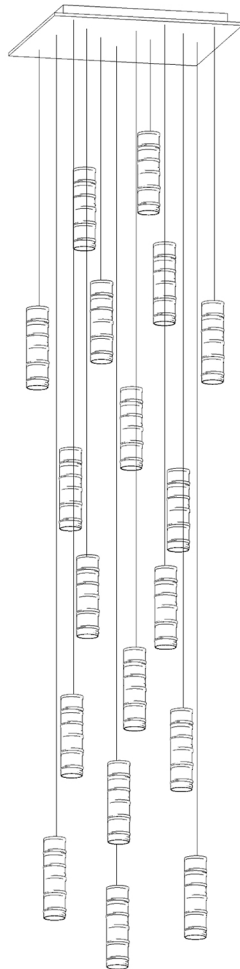

shakuff

Bespoke Lighting Solutions

Copyright Shakuff LLC 52 35th Street, Brooklyn NY 11232 T. 212.675.0385 F. 718.407.4885 E. info@shakuff.com www.shakuff.com

BREATH COLLECTION

Tamar 18

Shown

18 Pendants on a Floating Style Canopy

Canopy Size 24" x 24"

Glass Size 2.75" dia x 10"h

Overall Height 10ft

Available Options

Glass Sizes 2.75" dia x 8"h, 10"h, 12"h, 14"h

Bulbs LEDG4- 2Watt - 200 Lumens

Overall Height 10ft Standard, Adjustable

Canopy Style Floating

Glass Texture Ridged

Glass Colors Clear, Frost, Gray, Amber

Canopy Finish Matte Silver, Matte White, Antique Bronze

Product Details

Ropes of drizzled glass encase hollow tubes of blown glass, creating a richly textured surface on each Tamar pendant.

Wires are adjustable - even after installation - and come standard at 5 feet long. Pendants can be hung all at the same height, in a grouped, or staggered formation, depending on your preference.

Each fixture included: canopy, transformer, lightbulbs and up to 5ft adjustable wires.

As all of our items are hand-made, sizes are approximate. Variations in size, color, shape and texture (including but not limited to fissures, bubbles, crackling, and crazing in the glass) are inherent to all of our glass.