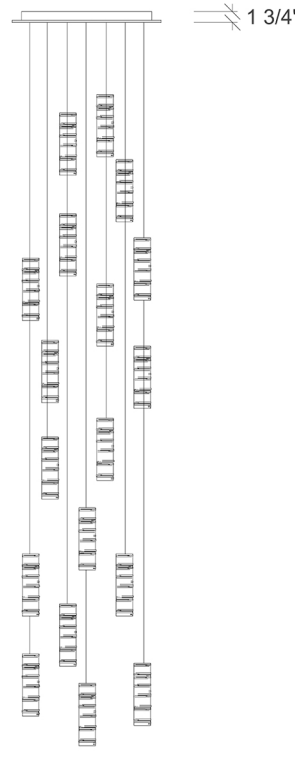

shakuff

Bespoke Lighting Solutions

Copyright Shakuff LLC 52 35th Street, Brooklyn NY 11232 T. 212.675.0385 F. 718.407.4885 E. info@shakuff.com www.shakuff.com

BREATH COLLECTION

Tamar 18

Shown

18 Pendants on a Floating Style Canopy

Canopy Size 24" x 24"

Glass Size 2.75" dia x 10"h

Overall Height 10ft

Available Options

Glass Sizes 2.75" dia x 8"h, 10"h, 12"h, 14"h

Bulbs LEDG4- 2Watt - 200 Lumens

Overall Height 10ft Standard, Adjustable

Canopy Style Floating

Glass Texture Ridged

Glass Colors Clear, Frost, Gray, Amber

Canopy Finish Matte Silver, Matte White, Antique Bronze

Product Details

Ropes of drizzled glass encase hollow tubes of blown glass, creating a richly textured surface on each Tamar pendant.

Wires are adjustable - even after installation - and come standard at 5 feet long. Pendants can be hung all at the same height, in a grouped, or staggered formation, depending on your preference.

Each fixture included: canopy, transformer, lightbulbs and up to 5ft adjustable wires.

As all of our items are hand-made, sizes are approximate. Variations in size, color, shape and texture (including but not limited to fissures, bubbles, crackling, and crazing in the glass) are inherent to all of our glass.