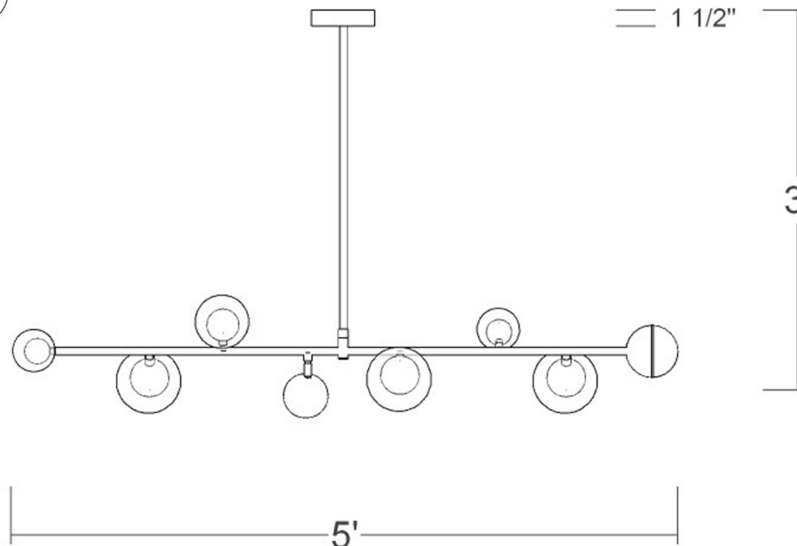

BREATH COLLECTION

Bloom Chandelier

Shown

A chandelier consisting of a horizontal metal rod attached to the ceiling by a vertical rod in the middle, and of Kadur glass pendants and metal orbs on the horizontal rod which provide multiple sources of light. The central metal orb contains an adjustable reading light.

- 4" dia decorative metal ball
- 6" dia Kadur drizzle pendant
- 4" dia Kadur drizzle pendant
- 6" dia Kadur drizzle pendant
- 3" dia metal ball reading light
- 5" dia Kadur drizzle pendant
- 6" dia Kadur drizzle pendant
- 4" dia Kadur drizzle pendant

Canopy Size 6" dia

Canopy style Standard

Glass Texture Smooth

Glass Colors Frost, Grey

Metal Finish Brusehd brass

Available Options

Glass Type Kadur

Glass Colors Gold/Clear/Black Drizzle

Bulbs LED G4 - 2 Watt - 200 Lumens

LED MR16 -200 Lumens

Metal Finish Brusehd brass, Brushed silver

Product Details

A round canopy supports a vertical rod which is perpendicular to the main rod carrying six Kadur pendants of various sizes, an adjustable reading light encased in a metal orb and a metal accent orb.

As all of our items are hand-made, sizes are approximate, Variations in size, color, shape and texture (including but not limited to fissures, bubbles, crackling, and crazing in glass) are inherent to all of our glass.

shakuff

Bespoke Lighting Solutions

Copyright Shakuff LLC 52 55th Street, Brooklyn NY 11252 T. 212.675.0585 F. 718.407.4885 E. info@shakuff.com www.shakuff.com