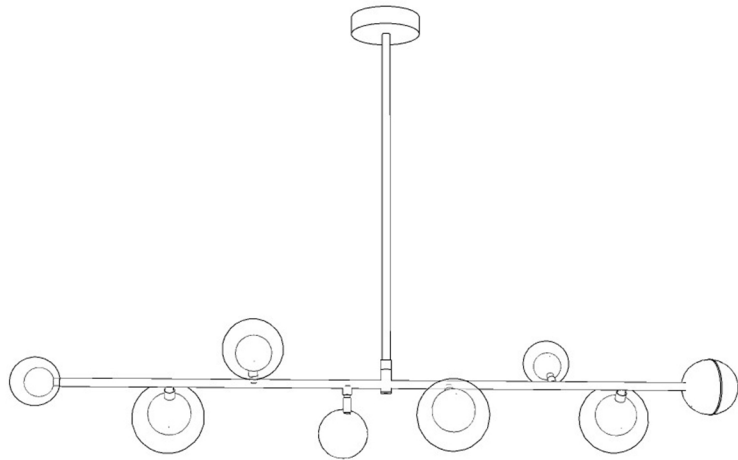

BREATH COLLECTION

Bloom Chandelier

Shown

A chandelier consisting of a horizontal metal rod attached to the ceiling by a vertical rod in the middle, and of Kadur glass pendants and metal orbs on the horizontal rod which provide multiple sources of light. The central metal orb contains an adjustable reading light.

- 4" dia decorative metal ball
- 6" dia Kadur drizzle pendant
- 4" dia Kadur drizzle pendant
- 6" dia Kadur drizzle pendant
- 3" dia metal ball reading light
- 5" dia Kadur drizzle pendant
- 6" dia Kadur drizzle pendant
- 4" dia Kadur drizzle pendant

Canopy Size 6" dia

Canopy style Standard

Glass Texture Smooth

Glass Colors Frost, Grey

Metal Finish Brusehd brass

Available Options

Glass Type Kadur

Glass Colors Gold/Clear/Black Drizzle

Bulbs LED G4 - 2 Watt - 200 Lumens

LED MR16 -200 Lumens

Metal Finish Brusehd brass, Brushed silver

Product Details

A round canopy supports a vertical rod which is perpendicular to the main rod carrying six Kadur pendants of various sizes, an adjustable reading light encased in a metal orb and a metal accent orb.

As all of our items are hand-made, sizes are approximate, Variations in size, color, shape and texture (including but not limited to fissures, bubbles, crackling, and crazing in glass) are inherent to all of our glass.

shakuff

Bespoke Lighting Solutions

Copyright Shakuff LLC 52 55th Street, Brooklyn NY 11252 T. 212.675.0585 F. 718.407.4885 E. info@shakuff.com www.shakuff.com