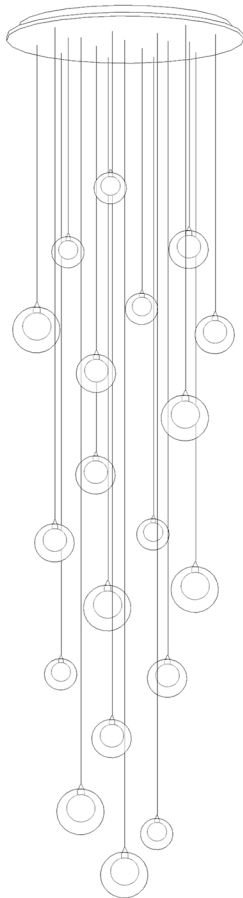

BREATH COLLECTION

Kadur Drizzle 19

Shown

19 Pendants on a Floating Style Canopy

Canopy Size 30" dia

Glass Size 6 (4" dia), 7 (5" dia), 6 (6" dia)

Overall Height 10ft

Available Options

Glass Sizes 4", 5", 6" and 7" dia

Bulbs LED G4 - 2 Watt - 200 Lumens

Overall Height 10ft Standard, Adjustable

Canopy Style Floating

Glass Texture Smooth

Glass Colors (5) • Champagne Outer Globe With Clear Inner Drizzle
• Gray Outer Globe With Clear Inner Drizzle
• Clear Outer Globe With Choice Of Inner Drizzle In Clear, Gold or Black

Canopy Finish Matte Silver, Matte White, Antique Bronze

Product Details

The center orb of each Kadur pendant is filled with drizzled glass fibers, which are then encased within a pristine, outer glass sphere.

Wires are adjustable - even after installation - and come standard at 10 feet long. Pendants can be hung all at the same height, in a grouped, or staggered formation, depending on your preference.

Each fixture included : canopy, transformer, lightbulbs and up to 10ft adjustable wires.

As all of our items are hand-made, sizes are approximate. Variations in size, color, shape and texture (including but not limited to fissures, bubbles, cracking, and crazing in the glass) are inherent to all of our glass.

Shakúff

custom glass lighting & décor

Copyright Shakuff LLC

34 35th Street, Brooklyn NY 11232

T. 212.675.0383 F. 718.407.4883 E. info@shakuff.com

www.shakuff.com