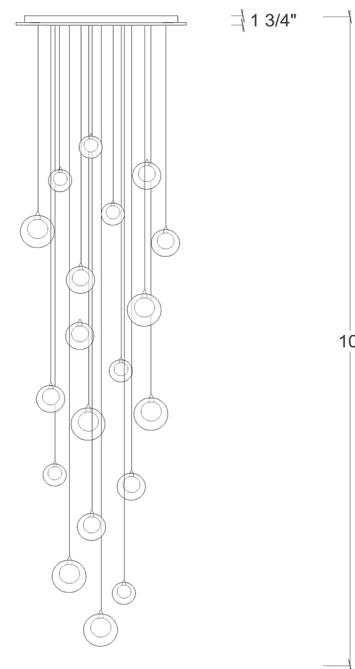

BREATH COLLECTION

Kadur Drizzle 19

Shown

19 Pendants on a Floating Style Canopy

Canopy Size 30" dia

Glass Size 6 (4" dia), 7 (5" dia), 6 (6" dia)

Overall Height 10ft

Available Options

Glass Sizes 4", 5", 6" and 7" dia

Bulbs LED G4 - 2 Watt - 200 Lumens

Overall Height 10ft Standard, Adjustable

Canopy Style Floating

Glass Texture Smooth

Glass Colors (5) • Champagne Outer Globe With Clear Inner Drizzle
• Gray Outer Globe With Clear Inner Drizzle
• Clear Outer Globe With Choice Of Inner Drizzle In Clear, Gold or Black

Canopy Finish Matte Silver, Matte White, Antique Bronze

Product Details

The center orb of each Kadur pendant is filled with drizzled glass fibers, which are then encased within a pristine, outer glass sphere.

Wires are adjustable - even after installation - and come standard at 10 feet long. Pendants can be hung all at the same height, in a grouped, or staggered formation, depending on your preference.

Each fixture included : canopy, transformer, lightbulbs and up to 10ft adjustable wires.

As all of our items are hand-made, sizes are approximate. Variations in size, color, shape and texture (including but not limited to fissures, bubbles, cracking, and crazing in the glass) are inherent to all of our glass.

Shakúff

custom glass lighting & décor

Copyright Shakuff LLC

34 35th Street, Brooklyn NY 11232

T. 212.675.0383 F. 718.407.4883 E. info@shakuff.com

www.shakuff.com