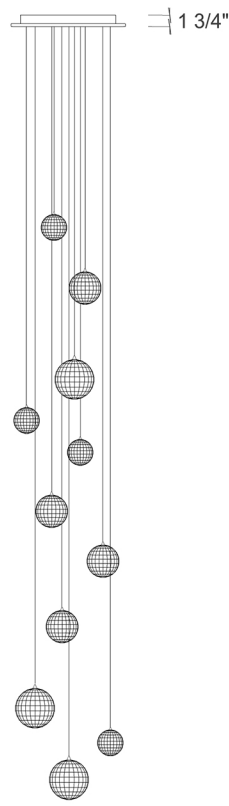

Shakúff

custom glass lighting & décor

Copyright Shakuff LLC

34 35th Street, Brooklyn NY 11232

T. 212.675.0383 F. 718.407.4883

E. info@shakuff.com

www.shakuff.com

BREATH COLLECTION

Mod 11

Shown

11 Pendants on a Floating Style Canopy
Canopy Size 18" dia
Glass Size 4 (4" dia) , 4 (5" dia) , 3 (6" dia)
Overall Height 10ft

Available Options

Glass Sizes 4", 5", 6", 7" dia , 12" Diameters
Bulbs LED G4 - 2 Watt - 200 Lumens
Overall Height 10ft Standard, Adjustable
Canopy Style Floating
Glass Texture Perforated
Glass Colors (7) Clear , Frost , Amber T , Champagne T ,
Grey T , Purple T , Blue T .
(T = Translucent)
Canopy Finish Matte Silver ,Matte White ,Antique
Bronze

Product Details

Each hole is delicately perforated, creating an open mesh texture in every Mod pendant.

Wires are adjustable - even after installation - and come standard at 10 feet long. Pendants can be hung all at the same height, in a grouped, or staggered formation, depending on your preference.

Each fixture included : canopy , transformer , lightbulbs and up to 10ft adjustable wires.

As all of our items are hand-made, sizes are approximate. Variations in size, color, shape and texture (including but not limited to fissures, bubbles, crackling, and crazing in the glass) are inherent to all of our glass.