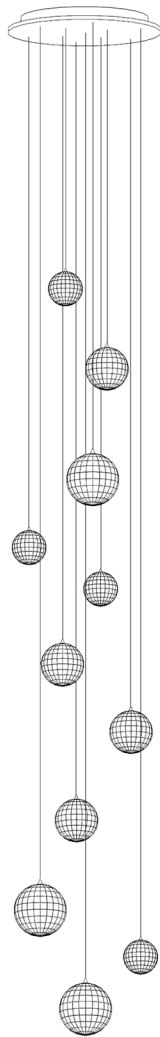

Shakúff

custom glass lighting & décor

Copyright Shakuff LLC

34 35th Street, Brooklyn NY 11232

T. 212.675.0383 F. 718.407.4883

E. info@shakuff.com

www.shakuff.com

BREATH COLLECTION

Mod 11

Shown

11 Pendants on a Floating Style Canopy
Canopy Size 18" dia
Glass Size 4 (4" dia) , 4 (5" dia) , 3 (6" dia)
Overall Height 10ft

Available Options

Glass Sizes 4", 5", 6", 7" dia , 12" Diameters
Bulbs LED G4 - 2 Watt - 200 Lumens
Overall Height 10ft Standard, Adjustable
Canopy Style Floating
Glass Texture Perforated
Glass Colors (7) Clear , Frost , Amber T , Champagne T ,
Grey T , Purple T , Blue T .
(T = Translucent)
Canopy Finish Matte Silver ,Matte White ,Antique
Bronze

Product Details

Each hole is delicately perforated, creating an open mesh texture in every Mod pendant.

Wires are adjustable - even after installation - and come standard at 10 feet long. Pendants can be hung all at the same height, in a grouped, or staggered formation, depending on your preference.

Each fixture included : canopy , transformer , lightbulbs and up to 10ft adjustable wires.

As all of our items are hand-made, sizes are approximate. Variations in size, color, shape and texture (including but not limited to fissures, bubbles, crackling, and crazing in the glass) are inherent to all of our glass.