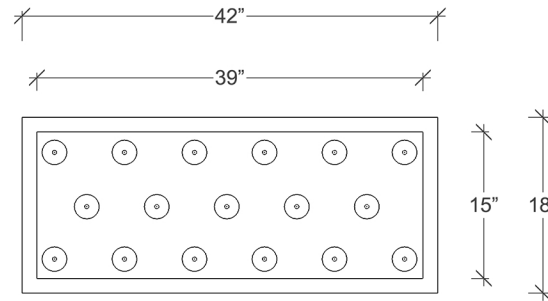

BREATH COLLECTION

Rain Drop 17

Shown

17 Pendants on a Floating Style Canopy

Canopy Size 42" x 18"

Glass Size 2.3" dia x 7.5" h

Overall Height 6ft

Available Options

Glass Sizes 2.3" dia x 5.25" h / 2.3" dia x 6.75" h /

2.3" dia x 7.5" h

Bulbs LED G4 - 2 Watt - 200 Lumens

Overall Height 6ft Standard, Adjustable

Canopy Style Floating

Glass Texture Smooth

Glass Colors (3) Clear , Champagne T , Grey T ,
(T = Translucent)

Canopy Finish Matte Silver ,Matte White ,Antique
Bronze

Product Details

The Rain Drop pendant is a smooth teardrop shaped, blown glass pendant.

Wires are adjustable - even after installation - and come standard at 6 feet long. Pendants can be hung all at the same height, in a grouped, or staggered formation, depending on your preference.

Each fixture included : canopy , transformer , lightbulbs and up to 6ft adjustable wires.

As all of our items are hand-made, sizes are approximate. Variations in size, color, shape and texture (including but not limited to fissures, bubbles, crackling, and crazing in the glass) are inherent to all of our glass.