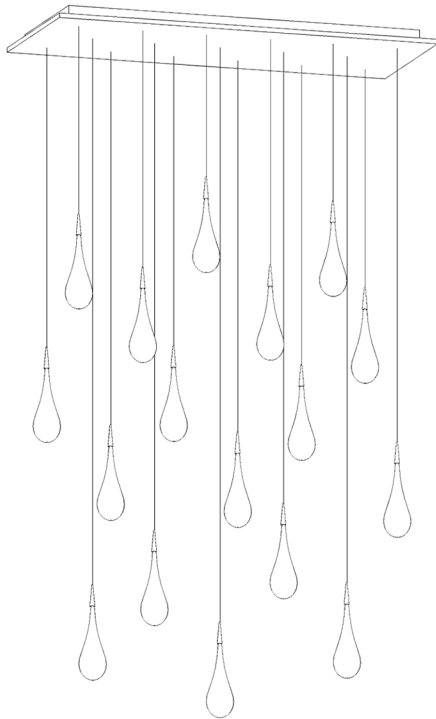

BREATH COLLECTION

Rain Drop 17

Shown

17 Pendants on a Floating Style Canopy

Canopy Size 42" x 18"

Glass Size 2.3" dia x 7.5" h

Overall Height 6ft

Available Options

Glass Sizes 2.3" dia x 5.25" h / 2.3" dia x 6.75" h /

2.3" dia x 7.5" h

Bulbs LED G4 - 2 Watt - 200 Lumens

Overall Height 6ft Standard, Adjustable

Canopy Style Floating

Glass Texture Smooth

Glass Colors (3) Clear , Champagne T , Grey T ,
(T = Translucent)

Canopy Finish Matte Silver ,Matte White ,Antique
Bronze

Product Details

The Rain Drop pendant is a smooth teardrop shaped, blown glass pendant.

Wires are adjustable - even after installation - and come standard at 6 feet long. Pendants can be hung all at the same height, in a grouped, or staggered formation, depending on your preference.

Each fixture included : canopy , transformer , lightbulbs and up to 6ft adjustable wires.

As all of our items are hand-made, sizes are approximate. Variations in size, color, shape and texture (including but not limited to fissures, bubbles, crackling, and crazing in the glass) are inherent to all of our glass.