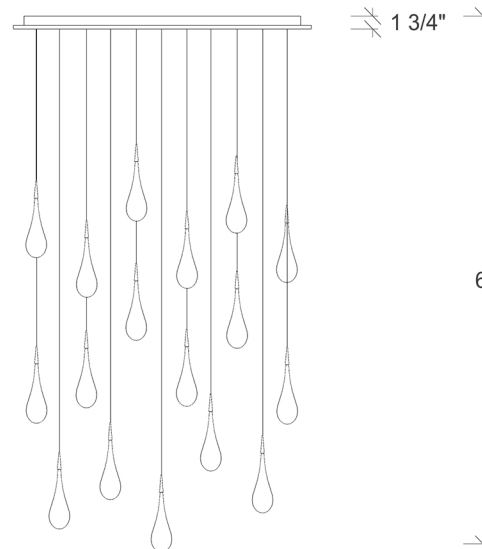

BREATH COLLECTION

Rain Drop 17

Shown

17 Pendants on a Floating Style Canopy

Canopy Size 42" x 18"

Glass Size 2.3" dia x 7.5" h

Overall Height 6ft

Available Options

Glass Sizes 2.3" dia x 5.25" h / 2.3" dia x 6.75" h /

2.3" dia x 7.5" h

Bulbs LED G4 - 2 Watt - 200 Lumens

Overall Height 6ft Standard, Adjustable

Canopy Style Floating

Glass Texture Smooth

Glass Colors (3) Clear , Champagne T , Grey T ,
(T = Translucent)

Canopy Finish Matte Silver ,Matte White ,Antique
Bronze

Product Details

The Rain Drop pendant is a smooth teardrop shaped, blown glass pendant.

Wires are adjustable - even after installation - and come standard at 6 feet long. Pendants can be hung all at the same height, in a grouped, or staggered formation, depending on your preference.

Each fixture included : canopy , transformer , lightbulbs and up to 6ft adjustable wires.

As all of our items are hand-made, sizes are approximate. Variations in size, color, shape and texture (including but not limited to fissures, bubbles, crackling, and crazing in the glass) are inherent to all of our glass.