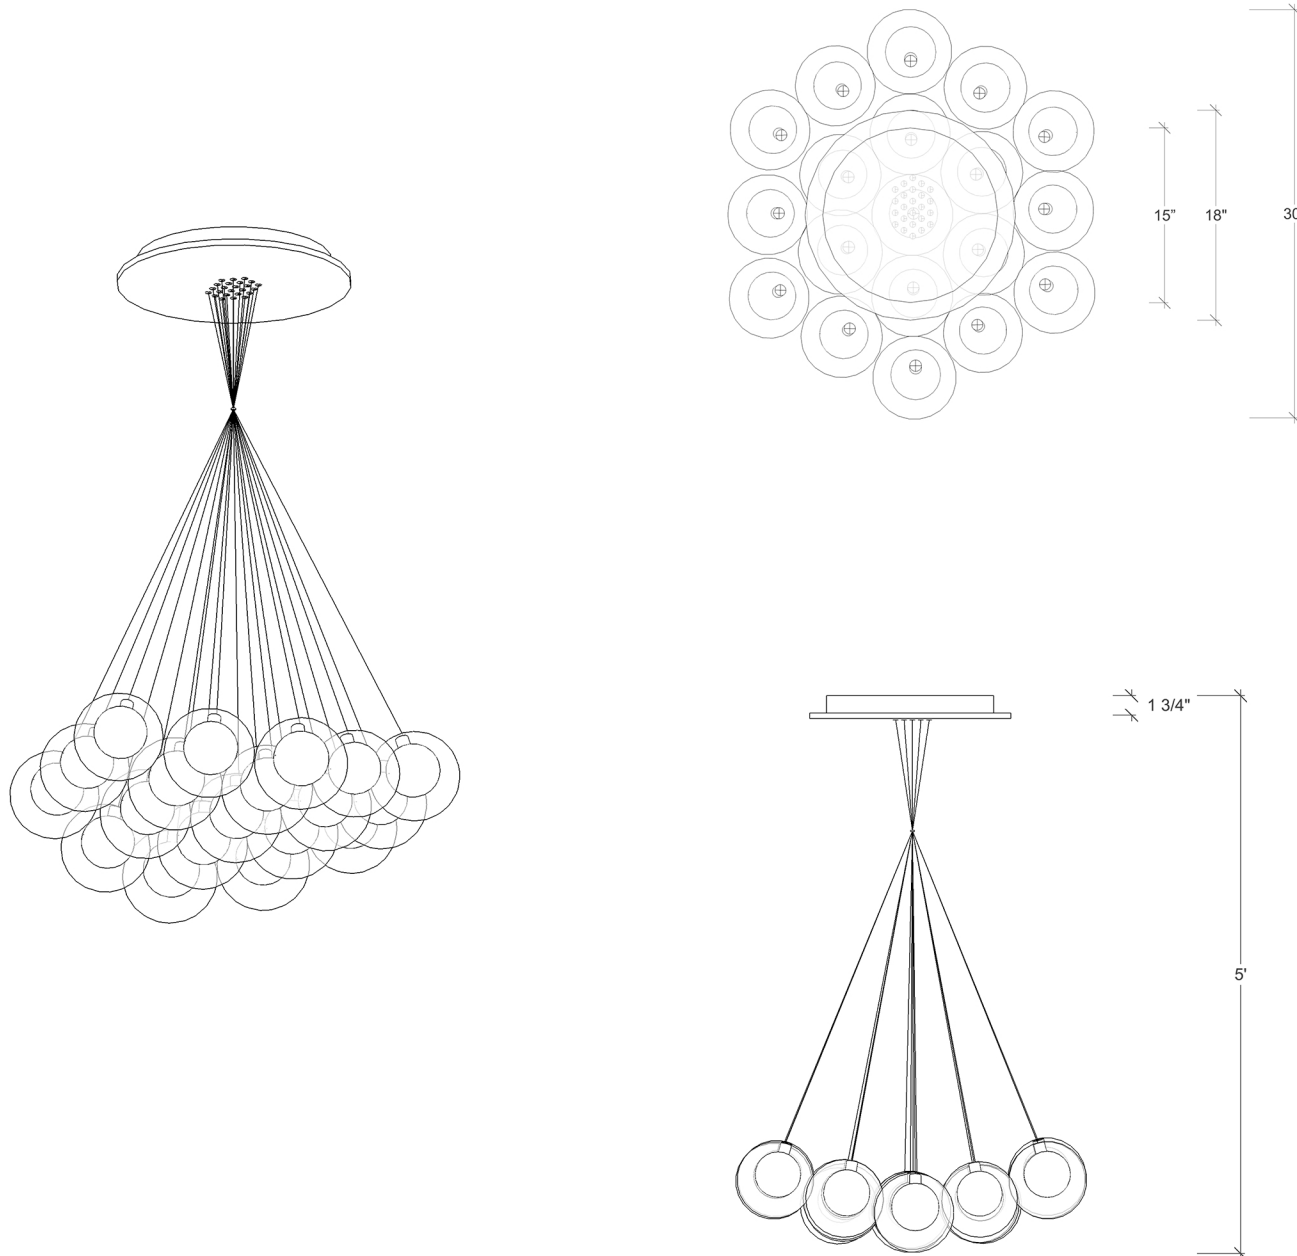

BREATH COLLECTION

Kadur Drizzle 19 Cluster

Shown

19 Pendants on a Floating Style Canopy
Canopy Size 18" dia
Glass Size 6" dia
Overall Height 5ft

Available Options

Glass Sizes 4", 5", 6" and 7" dia
Bulbs LED G4 - 2 Watt - 200 Lumens
Overall Height 5ft Standard, Adjustable
Canopy Style Floating
Glass Texture Smooth
Glass Colors (5) • Champagne Outer Globe With White Inner Frost
• Gray Outer Globe With White Inner Frost
• Clear Outer Globe With Choice Of Inner Frost Of White Or Moon
Canopy Finish Matte Silver ,Matte White ,Antique Bronze

Product Details

The center orb of each Kadur pendant is filled with frost glass fibers, which are then encased within a pristine, outer glass sphere.

Wires are adjustable - even after installation - and come standard at 5 feet long. Pendants can be hung all at the same height, in a grouped, or staggered formation, depending on your preference.

Each fixture included : canopy , transformer , lightbulbs and up to 5ft adjustable wires.

As all of our items are hand-made, sizes are approximate. Variations in size, color, shape and texture (including but not limited to fissures, bubbles, crackling, and crazing in the glass) are inherent to all of our glass.