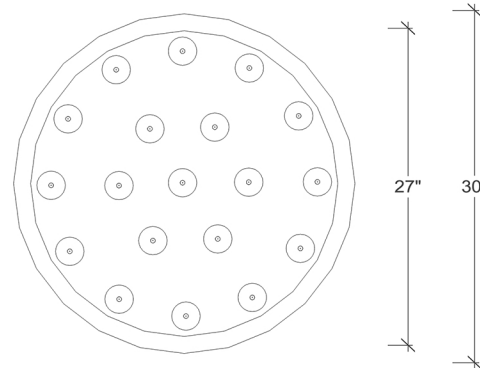

BREATH COLLECTION

Rain Drop 19

Shown

19 Pendants on a Floating Style Canopy

Canopy Size 30" dia

Glass Size 2.3" dia x 7.5" h

Overall Height 10ft

Available Options

Glass Sizes 2.3" dia x 5.25" h / 2.3" dia x 6.75" h /
2.3" dia x 7.5" h

Bulbs LED G4 - 2 Watt - 200 Lumens

Overall Height 10ft Standard, Adjustable

Canopy Style Floating

Glass Texture Smooth

Glass Colors (3) Clear , Champagne T , Grey T ,
(T = Translucent)

Canopy Finish Matte Silver ,Matte White ,Antique
Bronze

Product Details

The Rain Drop pendant is a smooth teardrop shaped, blown glass pendant.

Wires are adjustable - even after installation - and come standard at 10 feet long. Pendants can be hung all at the same height, in a grouped, or staggered formation, depending on your preference.

Each fixture included : canopy , transformer , lightbulbs and up to 10ft adjustable wires.

As all of our items are hand-made, sizes are approximate. Variations in size, color, shape and texture (including but not limited to fissures, bubbles, crackling, and crazing in the glass) are inherent to all of our glass.