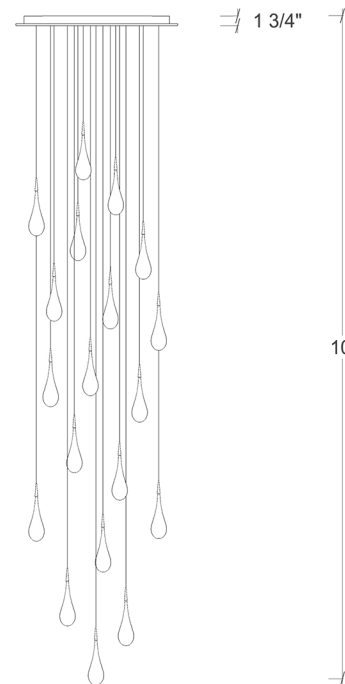

BREATH COLLECTION

Rain Drop 19

Shown

19 Pendants on a Floating Style Canopy

Canopy Size 30" dia

Glass Size 2.3" dia x 7.5" h

Overall Height 10ft

Available Options

Glass Sizes 2.3" dia x 5.25" h / 2.3" dia x 6.75" h /
2.3" dia x 7.5" h

Bulbs LED G4 - 2 Watt - 200 Lumens

Overall Height 10ft Standard, Adjustable

Canopy Style Floating

Glass Texture Smooth

Glass Colors (3) Clear , Champagne T , Grey T ,
(T = Translucent)

Canopy Finish Matte Silver ,Matte White ,Antique
Bronze

Product Details

The Rain Drop pendant is a smooth teardrop shaped, blown glass pendant.

Wires are adjustable - even after installation - and come standard at 10 feet long. Pendants can be hung all at the same height, in a grouped, or staggered formation, depending on your preference.

Each fixture included : canopy , transformer , lightbulbs and up to 10ft adjustable wires.

As all of our items are hand-made, sizes are approximate. Variations in size, color, shape and texture (including but not limited to fissures, bubbles, crackling, and crazing in the glass) are inherent to all of our glass.