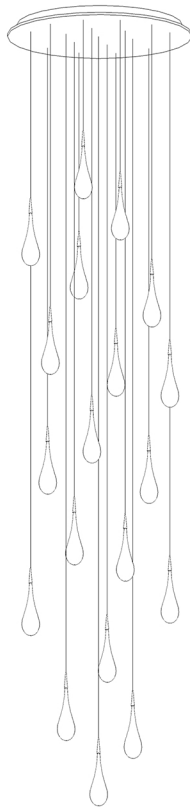

BREATH COLLECTION

Rain Drop 19

Shown

19 Pendants on a Floating Style Canopy

Canopy Size 30" dia

Glass Size 2.3" dia x 7.5" h

Overall Height 10ft

Available Options

Glass Sizes 2.3" dia x 5.25" h / 2.3" dia x 6.75" h /
2.3" dia x 7.5" h

Bulbs LED G4 - 2 Watt - 200 Lumens

Overall Height 10ft Standard, Adjustable

Canopy Style Floating

Glass Texture Smooth

Glass Colors (3) Clear , Champagne T , Grey T ,
(T = Translucent)

Canopy Finish Matte Silver ,Matte White ,Antique
Bronze

Product Details

The Rain Drop pendant is a smooth teardrop shaped, blown glass pendant.

Wires are adjustable - even after installation - and come standard at 10 feet long. Pendants can be hung all at the same height, in a grouped, or staggered formation, depending on your preference.

Each fixture included : canopy , transformer , lightbulbs and up to 10ft adjustable wires.

As all of our items are hand-made, sizes are approximate. Variations in size, color, shape and texture (including but not limited to fissures, bubbles, crackling, and crazing in the glass) are inherent to all of our glass.