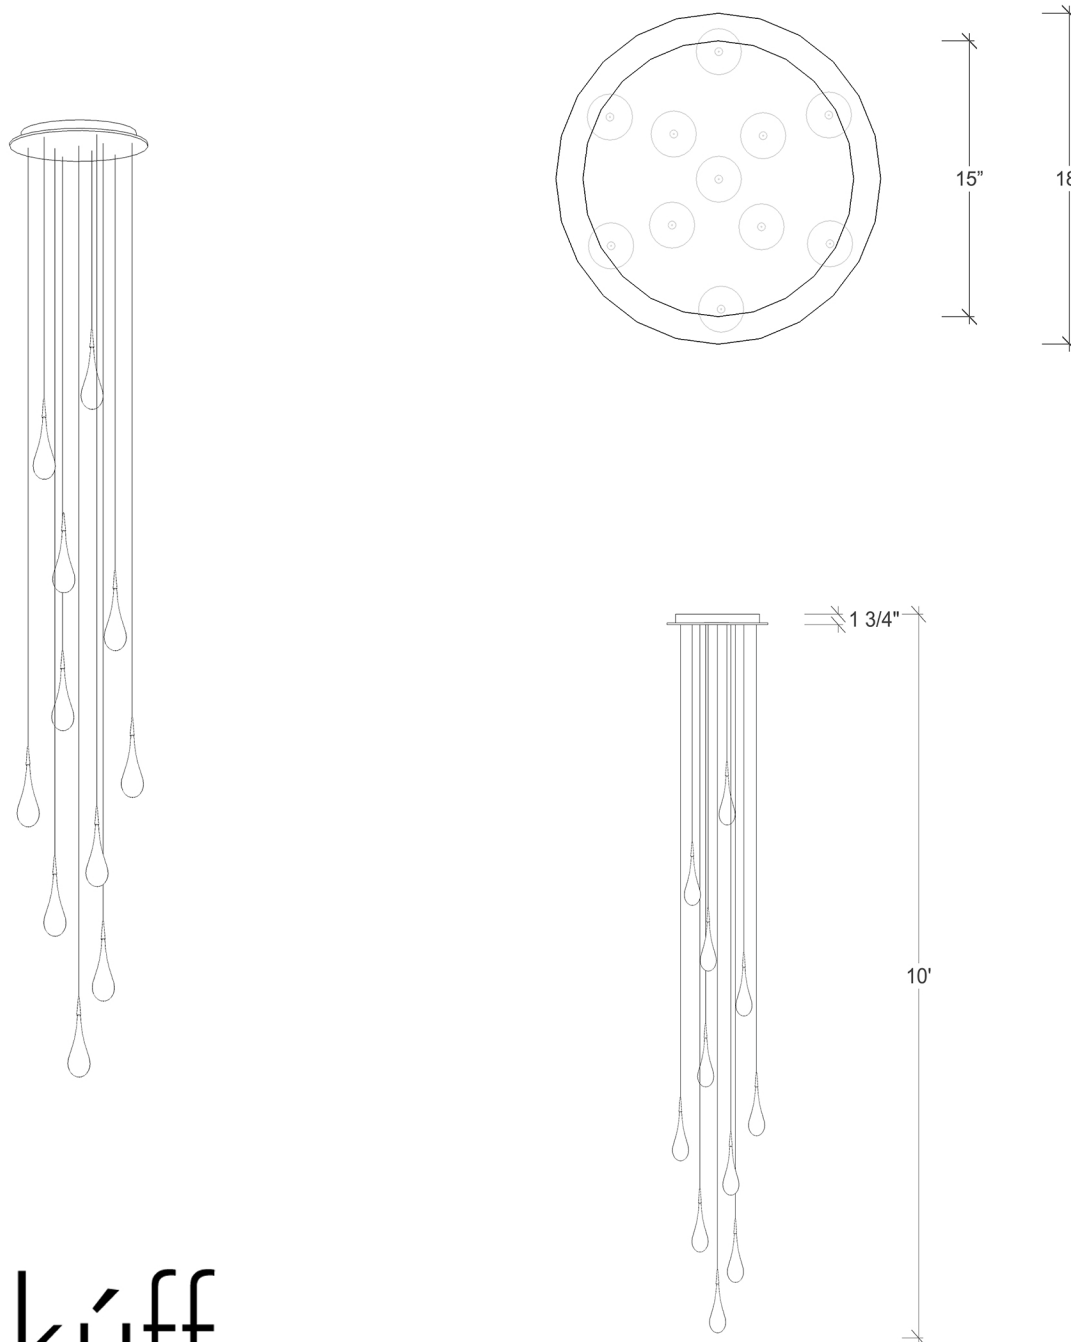

BREATH COLLECTION

Rain Drop 11

Shown

11 Pendants on a Floating Style Canopy

Canopy Size 18" dia

Glass Size 2.3" dia x 7.5" h

Overall Height 10ft

Available Options

Glass Sizes 2.3" dia x 5.25" h / 2.3" dia x 6.75" h /
2.3" dia x 7.5" h

Bulbs LED G4 - 2 Watt - 200 Lumens

Overall Height 10ft Standard, Adjustable

Canopy Style Floating

Glass Texture Smooth

Glass Colors (3) Clear , Champagne T , Grey T ,
(T = Translucent)

Canopy Finish Matte Silver ,Matte White ,Antique
Bronze

Product Details

The Rain Drop pendant is a smooth teardrop shaped, blown glass pendant.

Wires are adjustable - even after installation - and come standard at 10 feet long. Pendants can be hung all at the same height, in a grouped, or staggered formation, depending on your preference.

Each fixture included : canopy , transformer , lightbulbs and up to 10ft adjustable wires.

As all of our items are hand-made, sizes are approximate. Variations in size, color, shape and texture (including but not limited to fissures, bubbles, crackling, and crazing in the glass) are inherent to all of our glass.