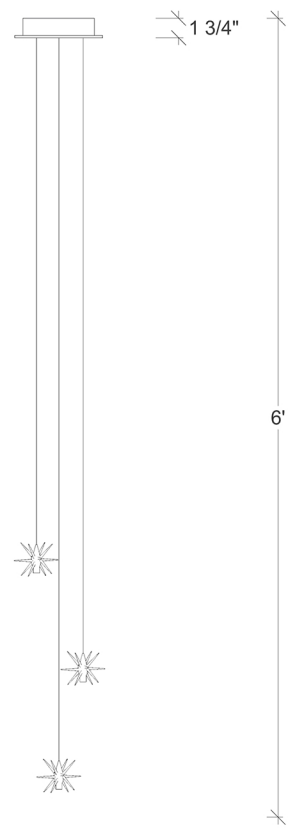

6 1/2"

8"

1 3/4"

6'

BREATH COLLECTION

Star 3

Shown

3 Pendants on a Floating Style Canopy
 Canopy Size 8" dia
 Glass Size 4"w x 4"h
 Overall Height 6ft

Available Options

Glass Sizes 2.75"w x 2.75"h / 4"w x 4"h
 Bulbs LED G4 - 2 Watt - 200 Lumens
 Overall Height 6ft Standard, Adjustable
 Canopy Style Floating
 Glass Texture
 Glass Colors (7) Clear , Frost , Amber T , Champagne T ,
 Grey T , Purple T , Blue T .
 (T = Translucent)
 Canopy Finish Matte Silver ,Matte White ,Antique
 Bronze

Product Details

Star pendant is multi-point, star shaped blown glass pendant.

Wires are adjustable - even after installation - and come standard at 6 feet long. Pendants can be hung all at the same height, in a grouped, or staggered formation, depending on your preference.

Each fixture included : canopy , transformer , lightbulbs and up to 6ft adjustable wires.

As all of our items are hand-made, sizes are approximate. Variations in size, color, shape and texture (including but not limited to fissures, bubbles, crackling, and crazing in the glass) are inherent to all of our glass.