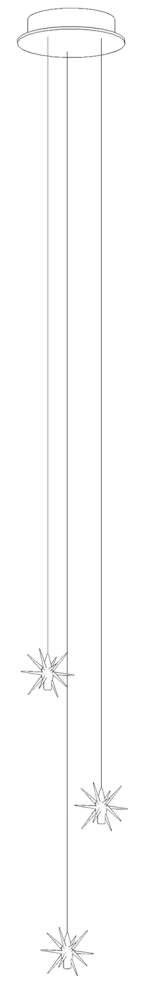

6 1/2"

8"

1 3/4"

6'

BREATH COLLECTION

Star 3

Shown

3 Pendants on a Floating Style Canopy
 Canopy Size 8" dia
 Glass Size 4"w x 4"h
 Overall Height 6ft

Available Options

Glass Sizes 2.75"w x 2.75"h / 4"w x 4"h
 Bulbs LED G4 - 2 Watt - 200 Lumens
 Overall Height 6ft Standard, Adjustable
 Canopy Style Floating
 Glass Texture
 Glass Colors (7) Clear , Frost , Amber T , Champagne T ,
 Grey T , Purple T , Blue T .
 (T = Translucent)
 Canopy Finish Matte Silver ,Matte White ,Antique
 Bronze

Product Details

Star pendant is multi-point, star shaped blown glass pendant.

Wires are adjustable - even after installation - and come standard at 6 feet long. Pendants can be hung all at the same height, in a grouped, or staggered formation, depending on your preference.

Each fixture included : canopy , transformer , lightbulbs and up to 6ft adjustable wires.

As all of our items are hand-made, sizes are approximate. Variations in size, color, shape and texture (including but not limited to fissures, bubbles, crackling, and crazing in the glass) are inherent to all of our glass.