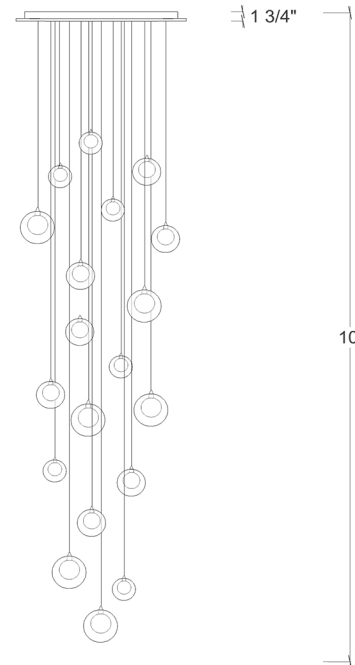

BREATH COLLECTION

Kadur Frost 19

Shown

19 Pendants on a Floating Style Canopy
Canopy Size 30" dia
Glass Size 6 (4" dia), 7 (5" dia), 6 (6" dia)
Overall Height 10ft

Available Options

Glass Sizes 4", 5", 6" and 7" dia
Bulbs LED G4 - 2 Watt - 200 Lumens
Overall Height 10ft Standard, Adjustable
Canopy Style Floating
Glass Texture Smooth
Glass Colors (5) • Champagne Outer Globe With White Inner Frost
• Gray Outer Globe With White Inner Frost
• Clear Outer Globe With Choice Of Inner Frost Of White Or Moon
Canopy Finish Matte Silver ,Matte White ,Antique Bronze

Product Details

The center orb of each Kadur pendant is filled with frost glass fibers, which are then encased within a pristine, outer glass sphere.

Wires are adjustable - even after installation - and come standard at 10 feet long. Pendants can be hung all at the same height, in a grouped, or staggered formation, depending on your preference.

Each fixture included : canopy , transformer , lightbulbs and up to 10ft adjustable wires.

As all of our items are hand-made, sizes are approximate. Variations in size, color, shape and texture (including but not limited to fissures, bubbles, crackling, and crazing in the glass) are inherent to all of our glass.