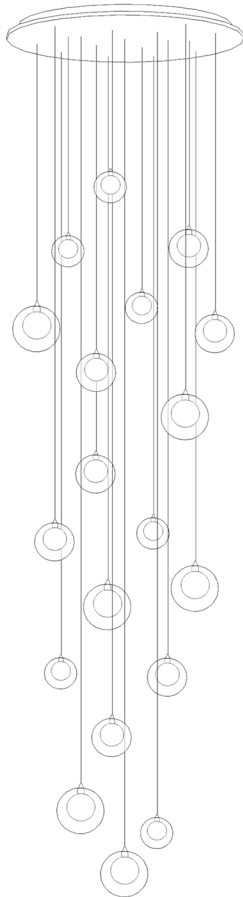

BREATH COLLECTION

Kadur Frost 19

Shown

19 Pendants on a Floating Style Canopy
Canopy Size 30" dia
Glass Size 6 (4" dia), 7 (5" dia), 6 (6" dia)
Overall Height 10ft

Available Options

Glass Sizes 4", 5", 6" and 7" dia
Bulbs LED G4 - 2 Watt - 200 Lumens
Overall Height 10ft Standard, Adjustable
Canopy Style Floating
Glass Texture Smooth
Glass Colors (5) • Champagne Outer Globe With White Inner Frost
• Gray Outer Globe With White Inner Frost
• Clear Outer Globe With Choice Of Inner Frost Of White Or Moon
Canopy Finish Matte Silver ,Matte White ,Antique Bronze

Product Details

The center orb of each Kadur pendant is filled with frost glass fibers, which are then encased within a pristine, outer glass sphere.

Wires are adjustable - even after installation - and come standard at 10 feet long. Pendants can be hung all at the same height, in a grouped, or staggered formation, depending on your preference.

Each fixture included : canopy , transformer , lightbulbs and up to 10ft adjustable wires.

As all of our items are hand-made, sizes are approximate. Variations in size, color, shape and texture (including but not limited to fissures, bubbles, crackling, and crazing in the glass) are inherent to all of our glass.