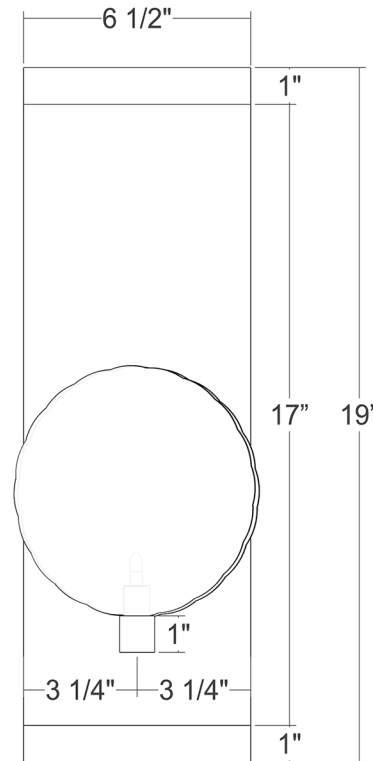

Shakúff

custom glass lighting & décor

Copyright Shakuff LLC 34 35th Street, Brooklyn NY 11232 T. 212.675.0383 F. 718.407.4883 E. info@shakuff.com

www.shakuff.com

BREATH COLLECTION

Luxe Sconce

Shown

1 Crystal Shell Pendants on Back plate

Back Plate size 6 1/2" x 19"

Glass Size 7" dia

Glass Texture Ridged

Glass Colors Clear, Frost, Amber, Grey

Back Plate Finish Brushed Brass

Available Options

Glass Type Cloud, Cocoon, Crystal Shell (threaded), Globe, Kadur, Nimbus, Milk, and Mod

Bulbs LED G4 - 2 Watt - 200 Lumens

Back Plate Finish Brushed Brass, Brushed Steel

Product Details

1 Crystal Shell pendant resting on a metal part connected to the back plate.

The back plate has solid metal decorative detail on top and bottom.

Hand-made blown glass, in abstract designs or solid colors. The masterful creations feature unique textures, color gradations, and varying levels of transparency that tell a different story every time you look at it.

As all of our items are hand-made, sizes are approximate. Variations in size, color, shape and texture (including but not limited to fissures, bubbles, crackling, and crazing in the glass) are inherent to all of our glass.