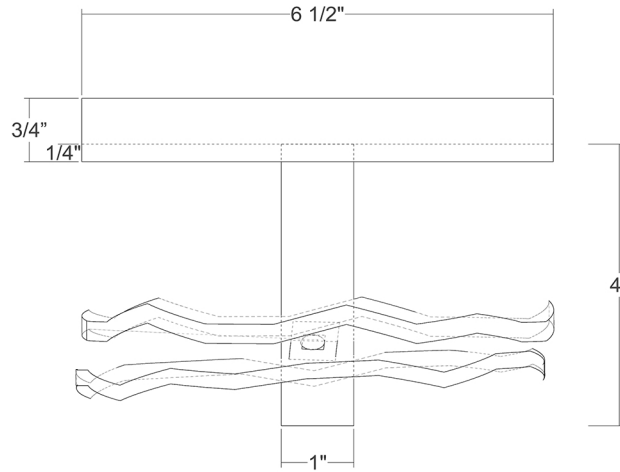

Shakúff

custom glass lighting & décor

Copyright Shakuff LLC 34 35th Street, Brooklyn NY 11232 T. 212.675.0383 F. 718.407.4883 E. info@shakuff.com

www.shakuff.com

BREATH COLLECTION

Luxe Sconce

Shown

1 Crystal Shell Pendants on Back plate

Back Plate size 6 1/2" x 19"

Glass Size 7" dia

Glass Texture Ridged

Glass Colors Clear, Frost, Amber, Grey

Back Plate Finish Brushed Brass

Available Options

Glass Type Cloud, Cocoon, Crystal Shell (threaded), Globe, Kadur, Nimbus, Milk, and Mod

Bulbs LED G4 - 2 Watt - 200 Lumens

Back Plate Finish Brushed Brass, Brushed Steel

Product Details

1 Crystal Shell pendant resting on a metal part connected to the back plate.

The back plate has solid metal decorative detail on top and bottom.

Hand-made blown glass, in abstract designs or solid colors. The masterful creations feature unique textures, color gradations, and varying levels of transparency that tell a different story every time you look at it.

As all of our items are hand-made, sizes are approximate. Variations in size, color, shape and texture (including but not limited to fissures, bubbles, crackling, and crazing in the glass) are inherent to all of our glass.