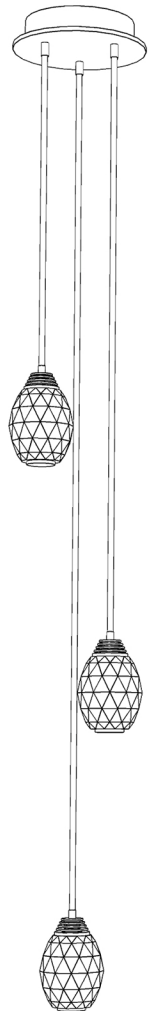

# shakuff

Bespoke Lighting Solutions

Copyright Shakuff LLC 52 55th Street, Brooklyn NY 11252 T. 212.675.0585 F. 718.407.4885 E. info@shakuff.com www.shakuff.com

8"

1 3/4"

5'

### Honey Comb 3

#### Shown

3 Pendants on floating style canopy

Canopy size 8" dia

Glass Size 3.5" dia x 4" h

Glass Texture Faceted

Overall Height 5ft

#### Available Options

Glass Size 3.5" dia x 4" h

Glass Texture Faceted

Glass Colors Gold Leaf, Silver Leaf

Overall Height 5ft Standard, Adjustable

Canopy Style Floating

Light Source Custom LED COB/3W

Hardware/chain Finish Brass, silver