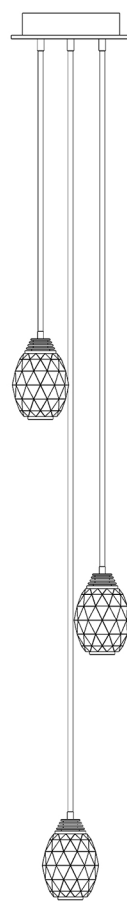

# shakuff

Bespoke Lighting Solutions

Copyright Shakuff LLC 52 55th Street, Brooklyn NY 11252 T. 212.675.0585 F. 718.407.4885 E. info@shakuff.com www.shakuff.com

8"

1 3/4"

5'

### Honey Comb 3

#### Shown

3 Pendants on floating style canopy

Canopy size 8" dia

Glass Size 3.5" dia x 4" h

Glass Texture Faceted

Overall Height 5ft

#### Available Options

Glass Size 3.5" dia x 4" h

Glass Texture Faceted

Glass Colors Gold Leaf, Silver Leaf

Overall Height 5ft Standard, Adjustable

Canopy Style Floating

Light Source Custom LED COB/3W

Hardware/chain Finish Brass, silver