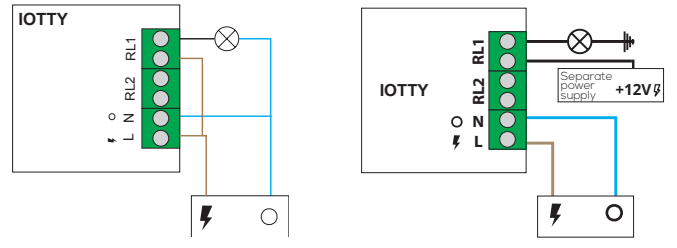

TECHNICAL DATA

GENERAL

| | |
|--------------|---|
| Product name | E1 PLUS Smart Switch |
| Model | E1PLUS |
| Gang number | 1 |
| Compliance |    |
| Manufacturer | Designed by iotty srl in Italy, Assembled in China |

WIFI

| | |
|-----------------------|---|
| Product compatibility | Wi-Fi 802.11 b/g/n/e/i, Wi-Fi direct (P2P) |
| Radio power | 20dBm max |
| Wi-Fi version | WiFi 802.11 |
| Wi-Fi | 2.4GHz band |

MECHANICAL

ELECTRICAL CONNECTION SCHEME

Our switches need a 3-wire installation without any hubs or external units. Users can enjoy a simple installation experience.

Main power supply 230 Vac
 ⚡ = Live/power
 ○ = Neutral
 ⊗ = Load/lamp
 ⊥ = Ground