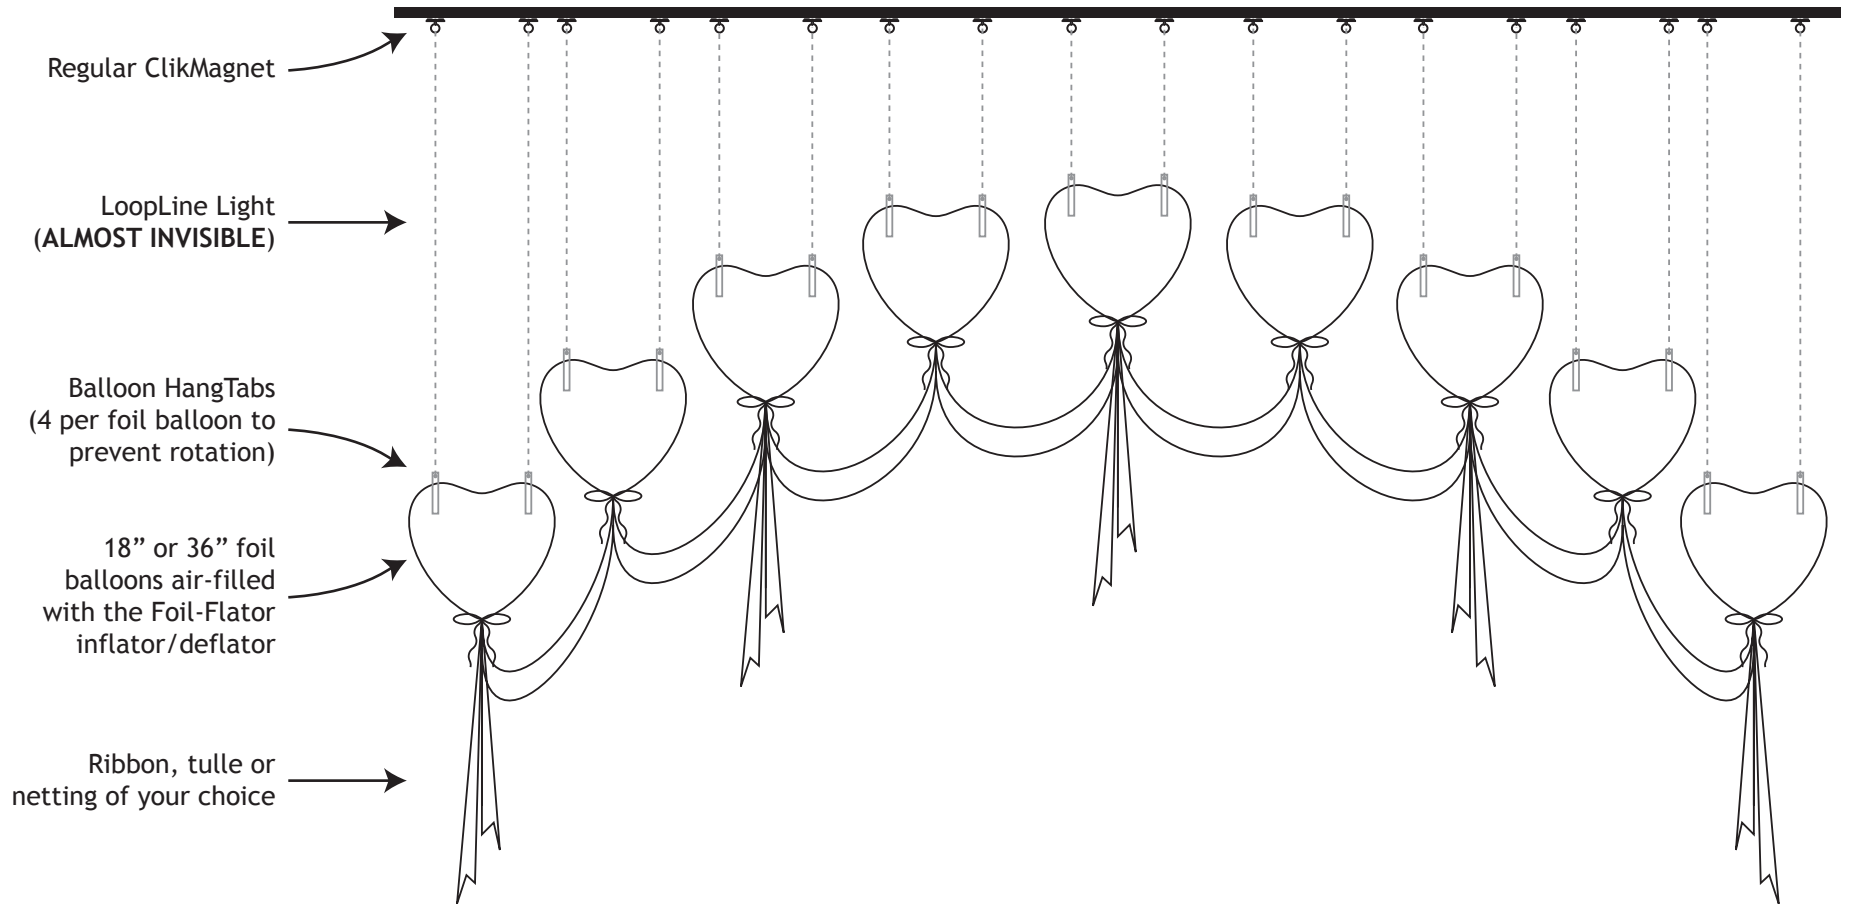

# The Clik-Clik Suspended Foil Heart Arch

Aprx. # of loops with 18" foils:	40	40	32	32	25	25	22	22	20	20	22	22	25	25	32	32	40	40
Aprx. # of loops with 36" foils:	59	59	43	43	30	30	23	23	20	20	23	23	30	30	43	43	59	59

In the above example, the arch hangs 3.5' from the ceiling.  
 Just add or subtract an equal number of loops from every line to raise or lower the display.  
 Aprx. arch dimensions (including ribbon tails): 8' tall x 16' wide using 18" balloons – 16' tall x 32' wide using 36" balloons.