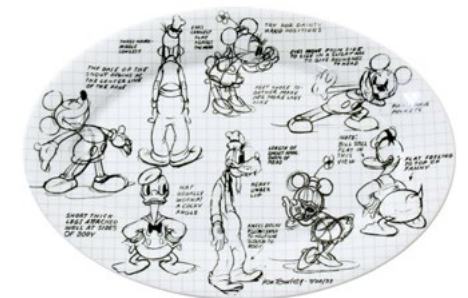

SKU: 4624060

Mickey Sketch Oval Platter

9.5" l x 14" w x 1.12" h

SKU: 4014038

MICKEY MOUSE SKETCH

Disney fans of all ages will be delighted when they see this functional and decorative line of serve ware. After searching deep inside the Disney archives, this 1930's sketch art was discovered and is now the feature design for this collection. The black and white graphics bring out the smallest details of each character and are the perfect complement to the high fired porcelain, used to insure a lifetime of use and satisfaction. Each piece is dishwasher and microwave safe for easy use and care.