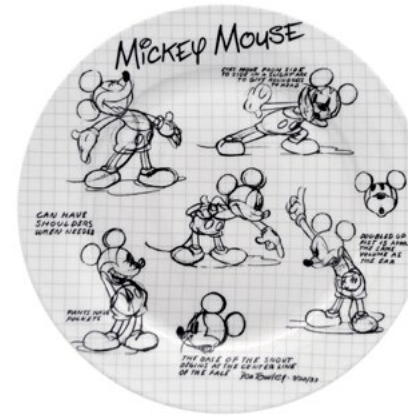

MICKEY SKETCH

Mickey Sketch Dinner Plate

10.5" diameter

SKU: 4624010