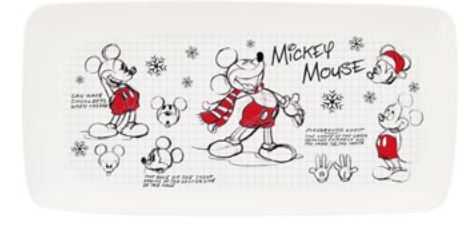

Mickey Christmas Tray

6.5" l x 13.25" w

SKU: 4013795