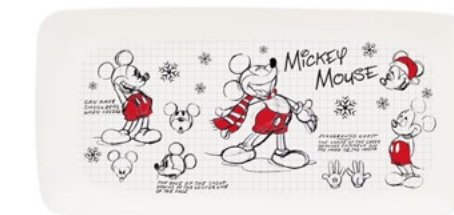

MICKEY CHRISTMAS SKETCH

Make the holiday table even more festive and cheerful with Disney's Mickey Mouse Sketchbook Christmas dinnerware. Choose from dinner plates, salad plates, cereal bowls, mugs, and much more. Each piece features a Christmas storyboard of pen and ink artwork featuring Mickey Mouse from Disney's 1930s archives. Made of high-fired porcelain. Each piece is dishwasher and microwave safe for easy use and care.