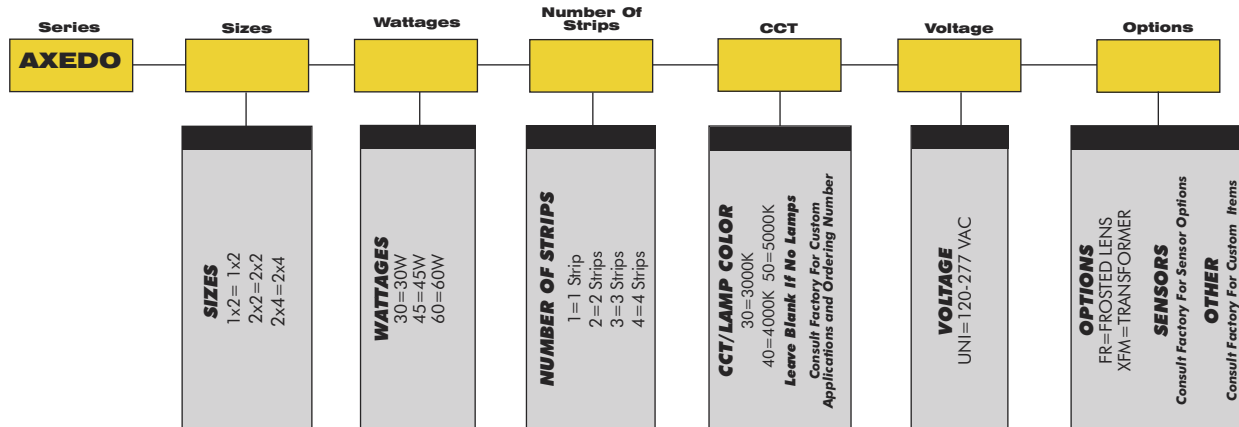

ORDERING GUIDE

AXEDO LED Retrofit Kits

FOR TROFFER & STRIP RETROFIT