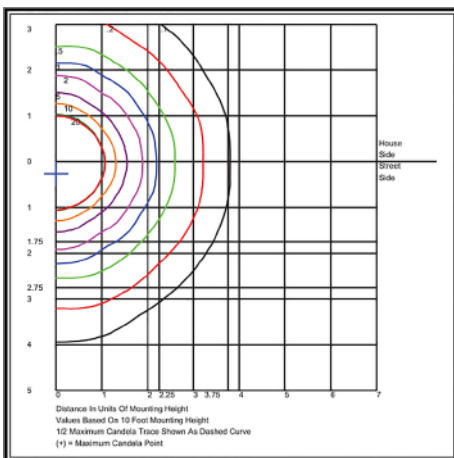

## PHOTOMETRY

Model AEISL301-C-1X-301-UNI-5K-CL

Model AEISL301-F-1X-301-UNI-5K-CL

Model AEISL301-F-1X-301-UNI-5K-PR