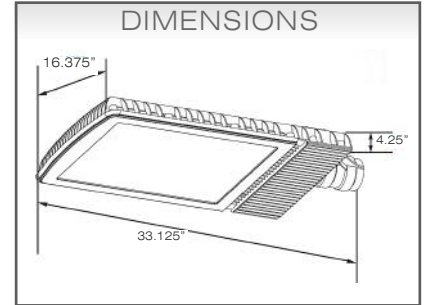

SL301 LED Area Light

MODEL# AEISL301

JOB NAME

JOB NUMBER

DATE