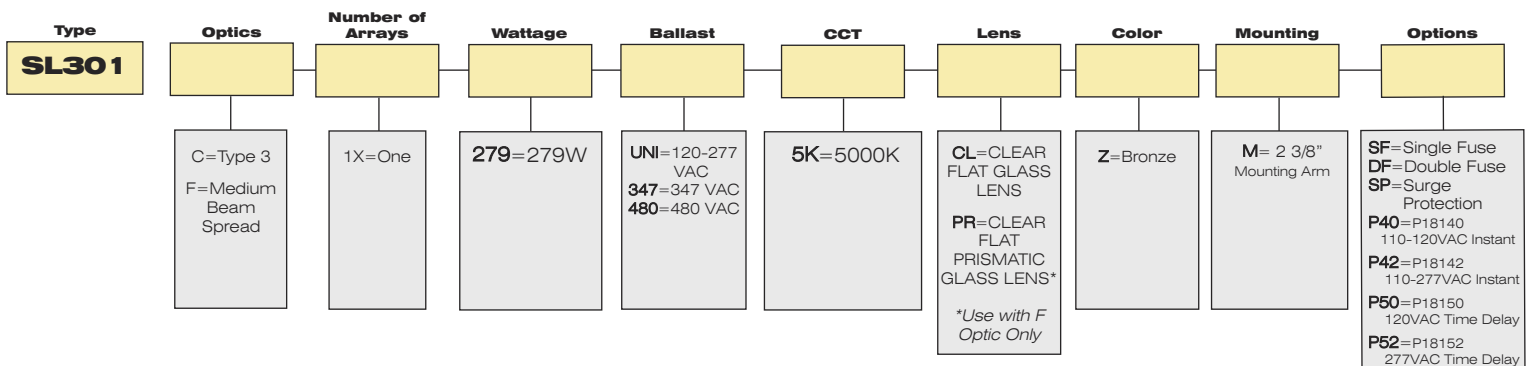

ORDERING GUIDE

Ordering Example: **SL301-F-1X-301-UNI-5K-CL-Z-M-P42**