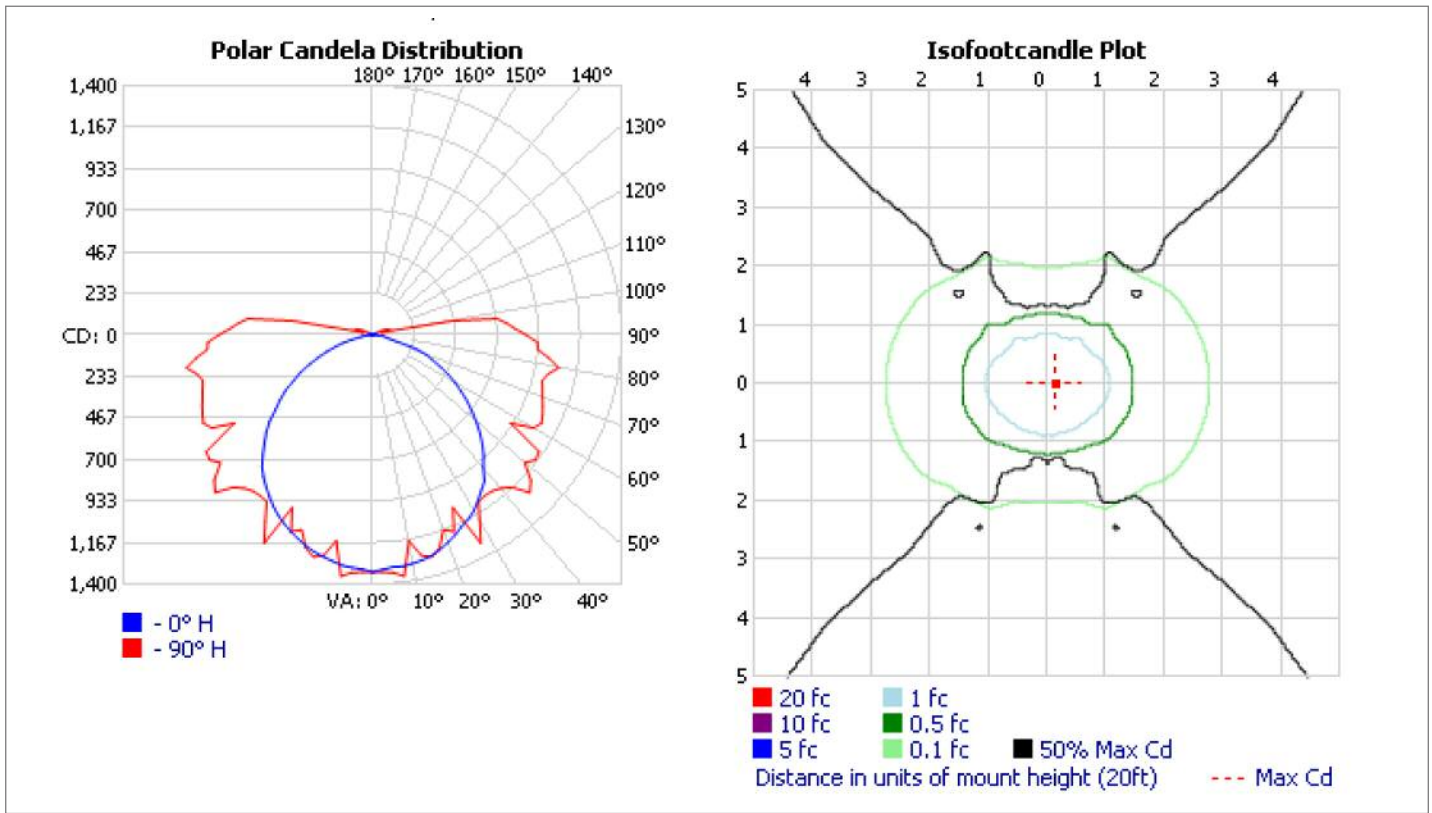

CANDELA TABLE - TYPE C

	0	15	25	35	45	55	65	75	85	90	105	115	125	135	145	155	165	175	180
0	1332	1332	1332	1332	1332	1332	1332	1332	1332	1332	1332	1332	1332	1332	1332	1332	1332	1332	1332
5	1308	1319	1324	1325	1328	1332	1335	1336	1337	1338	1338	1338	1338	1338	1338	1338	1338	1338	1340
10	1304	1312	1310	1316	1329	1343	1343	1334	1329	1325	1313	1300	1288	1276	1263	1250	1238	1225	1199
15	1283	1291	1292	1309	1262	1213	1194	1231	1249	1268	1271	1275	1279	1282	1286	1289	1293	1296	1293
20	1239	1255	1259	1190	1137	1239	1244	1242	1241	1240	1234	1229	1223	1218	1209	1201	1192	1184	1174
25	1187	1207	1224	1159	1204	1194	1111	1151	1170	1190	1189	1188	1187	1186	1171	1155	1139	1123	1096
30	1140	1153	1063	1114	1123	1095	1221	1193	1179	1165	1180	1194	1209	1223	1220	1217	1213	1210	1209
35	1067	1082	1091	1061	1040	1119	1169	1130	1111	1091	1091	1090	1089	1089	1091	1094	1096	1098	1100
40	968	988	924	947	1163	1067	1032	1048	1056	1064	1072	1080	1089	1097	1104	1110	1116	1122	1123
45	874	909	869	778	1040	961	1039	1072	1089	1105	1124	1142	1160	1178	1192	1206	1220	1234	1243
50	765	752	760	863	870	971	1129	1158	1173	1187	1178	1168	1158	1149	1142	1134	1127	1120	1118
55	652	570	742	815	843	988	1031	1050	1060	1070	1103	1136	1169	1202	1195	1187	1179	1171	1158
60	537	533	606	651	831	898	994	938	910	882	903	924	946	967	980	993	1007	1020	1033
65	420	452	455	693	769	730	864	928	960	992	1002	1012	1022	1031	1038	1044	1051	1057	1056
70	324	311	432	697	579	787	891	922	937	953	962	971	980	990	996	1003	1009	1016	1016
75	138	152	334	386	617	758	852	884	900	916	927	938	950	961	968	974	981	988	988
80	78	100	220	408	565	720	843	895	921	947	966	984	1003	1021	1029	1037	1045	1054	1058
85	43	51	180	406	579	697	783	821	840	858	872	885	899	912	918	923	929	935	934
90	27	37	143	312	469	607	721	758	776	795	809	822	836	850	857	864	872	879	872
95	19	26	66	87	335	446	574	615	635	655	669	682	695	709	718	727	737	746	752
100	18	18	32	69	81	52	131	202	238	273	309	345	381	417	432	447	462	476	466
105	16	14	16	27	54	84	98	84	78	71	67	62	58	54	53	52	52	51	52
110	12	10	8	14	20	28	70	75	77	80	83	85	88	91	93	94	95	97	97
115	9	8	5	7	12	14	23	24	24	24	29	34	38	43	47	51	56	60	59
120	5	5	3	4	6	9	11	11	12	12	13	15	16	18	18	19	20	21	21
125	3	3	1	2	2	4	7	8	8	8	8	8	8	8	8	9	9	9	10
130	2	1	0	0	1	1	0	1	2	2	3	4	4	5	5	6	6	6	6
135	0	1	0	0	0	0	0	0	0	0	0	0	0	0	0	0	0	0	0
140	0	0	0	0	0	0	0	0	0	0	0	0	0	0	0	0	0	0	0
145	0	0	0	0	0	0	0	0	0	0	0	0	0	0	0	0	0	0	0
150	0	0	0	0	0	0	0	0	0	0	0	0	0	0	0	0	0	0	0
155	0	0	0	0	0	0	0	0	0	0	0	0	0	0	0	0	0	0	0
160	0	0	0	0	0	0	0	0	0	0	0	0	0	0	0	0	0	0	0
165	0	0	0	0	0	0	0	0	0	0	0	0	0	0	0	0	0	0	0
170	0	0	0	0	0	0	0	0	0	0	0	0	0	0	0	0	0	0	0
175	0	0	0	0	0	0	0	0	0	0	0	0	0	0	0	0	0	0	0
180	0	0	0	0	0	0	0	0	0	0	0	0	0	0	0	0	0	0	0