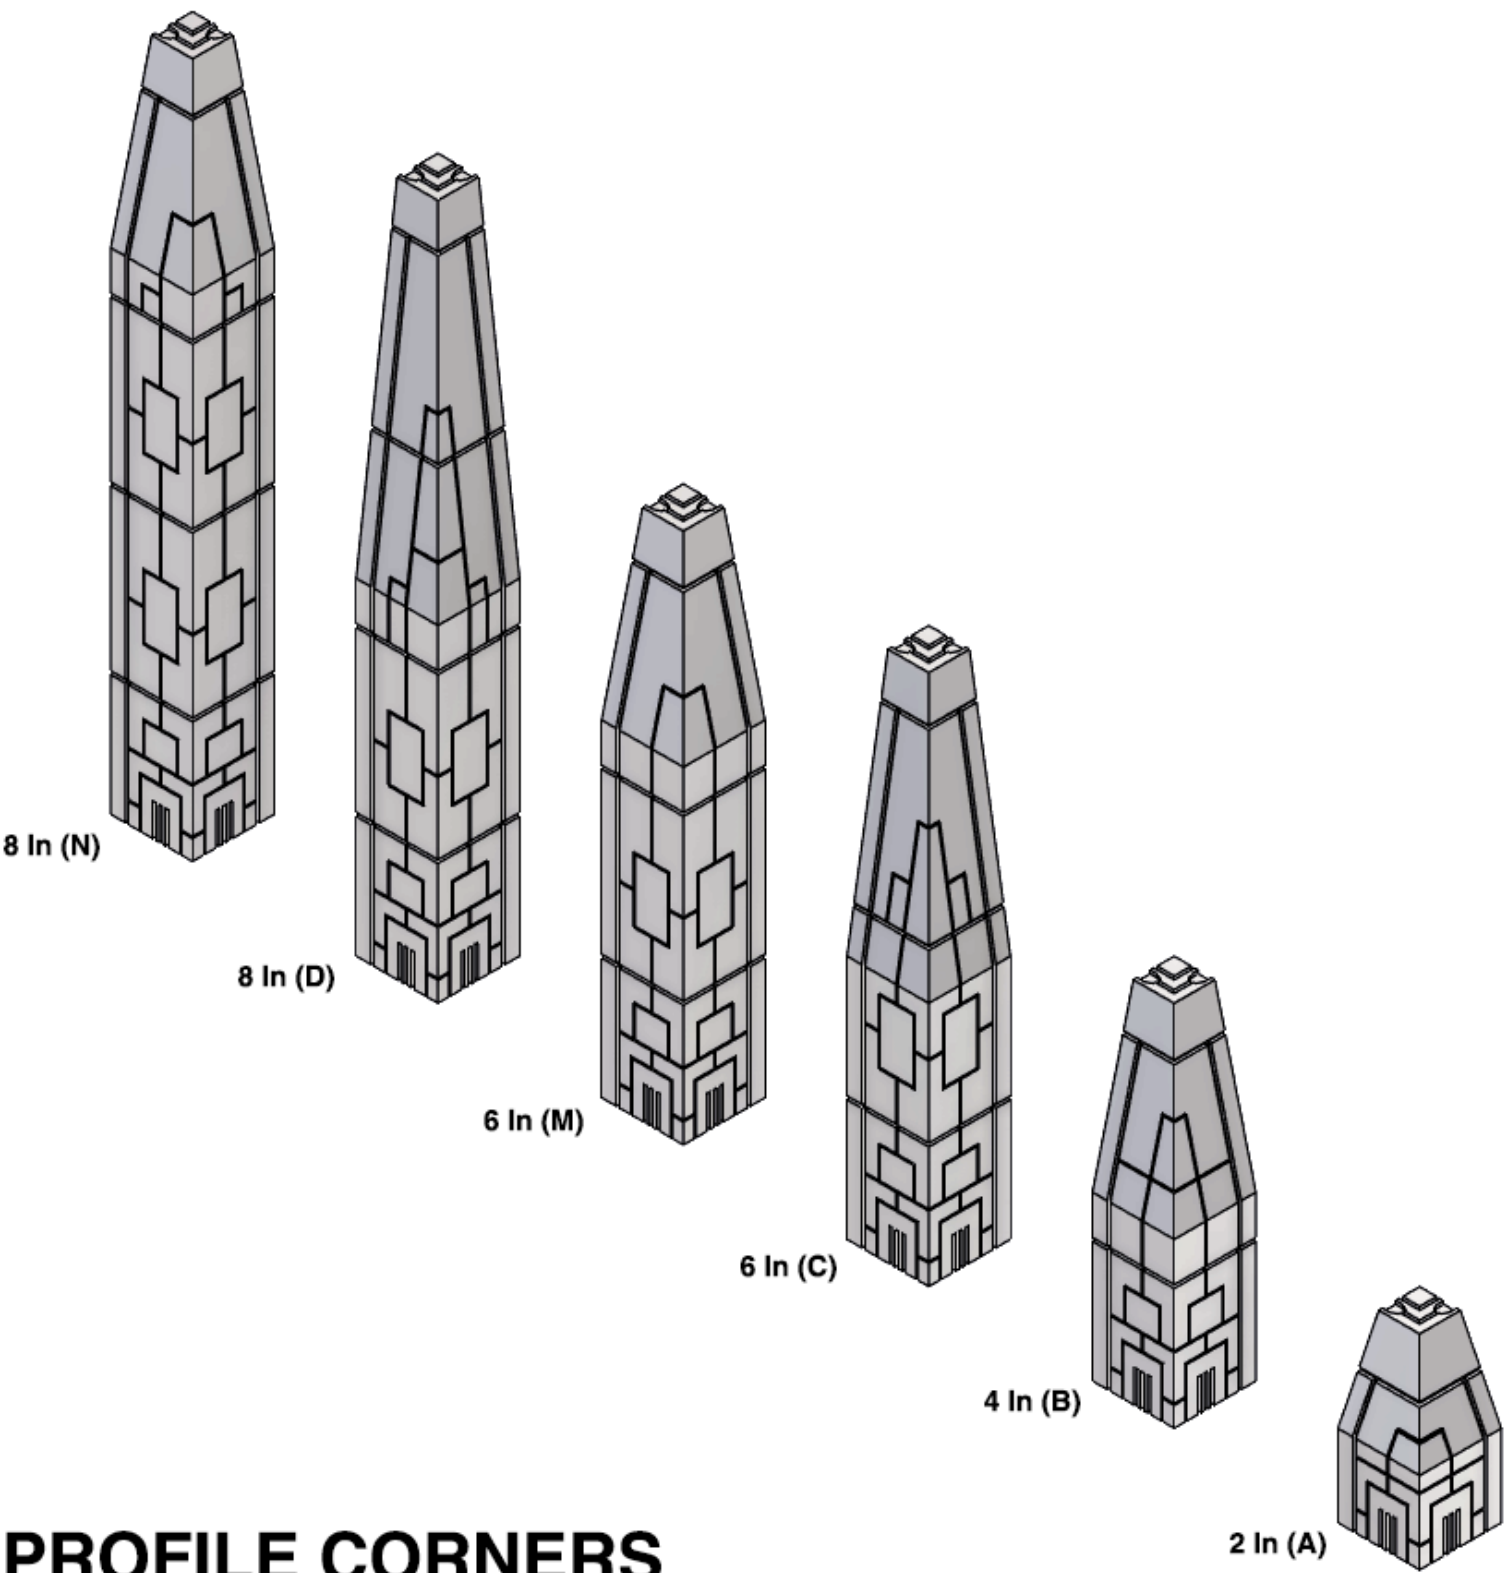

WALL PROFILE A

WALL PROFILE B

WALL PROFILE C

WALL PROFILE D

WALL PROFILE E

WALL PROFILE F

WALL PROFILE G

WALL PROFILE H

WALL PROFILE M

N-3
FINIAL

WALL PROFILE N

NAME REFERENCE GUIDE PRE-CONSTRUCTED WALL SECTIONS

PROFILE CORNERS

8 In

6 In

4 In

2 In

UNIVERSAL CORNERS

OPENLOCK MAGNETIC WALL ADAPTER

LEGACY WALL ADAPTER MAGNETIC

LEGACY WALL ADAPTER CLIP

OPENLOCK WALL ADAPTER CLIP

WALL ADAPTERS

8 In