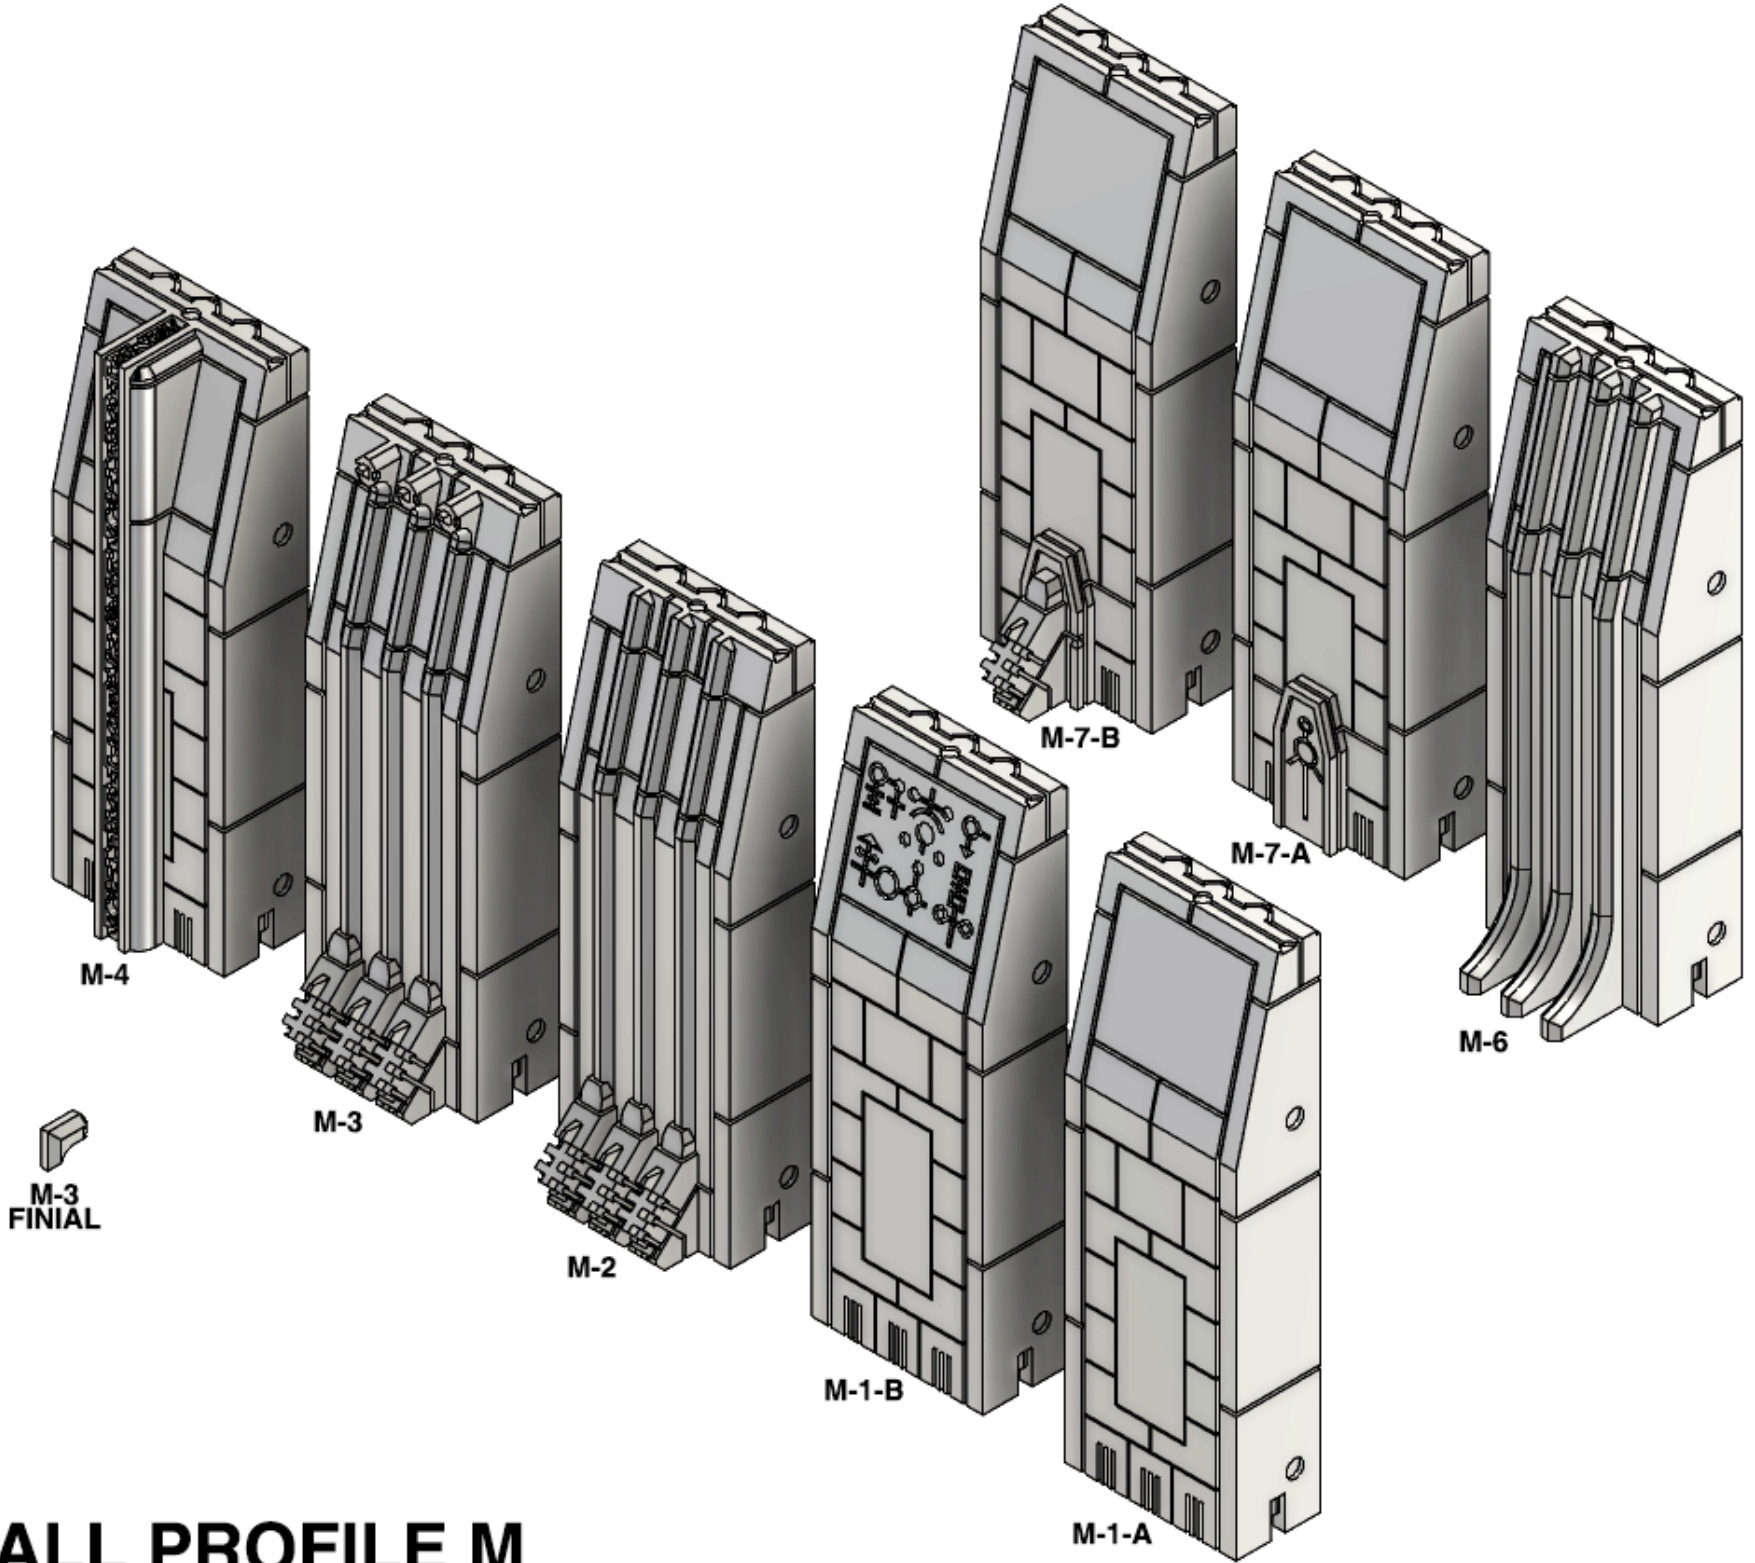

WALL PROFILE A

WALL PROFILE B

WALL PROFILE C

WALL PROFILE D

WALL PROFILE E

WALL PROFILE F

WALL PROFILE G

WALL PROFILE H

WALL PROFILE M

N-3
FINIAL

WALL PROFILE N

NAME REFERENCE GUIDE PRE-CONSTRUCTED WALL SECTIONS

PROFILE CORNERS

8 In

6 In

4 In

2 In

UNIVERSAL CORNERS

OPENLOCK MAGNETIC WALL ADAPTER

LEGACY WALL ADAPTER MAGNETIC

LEGACY WALL ADAPTER CLIP

OPENLOCK WALL ADAPTER CLIP

WALL ADAPTERS

8 In