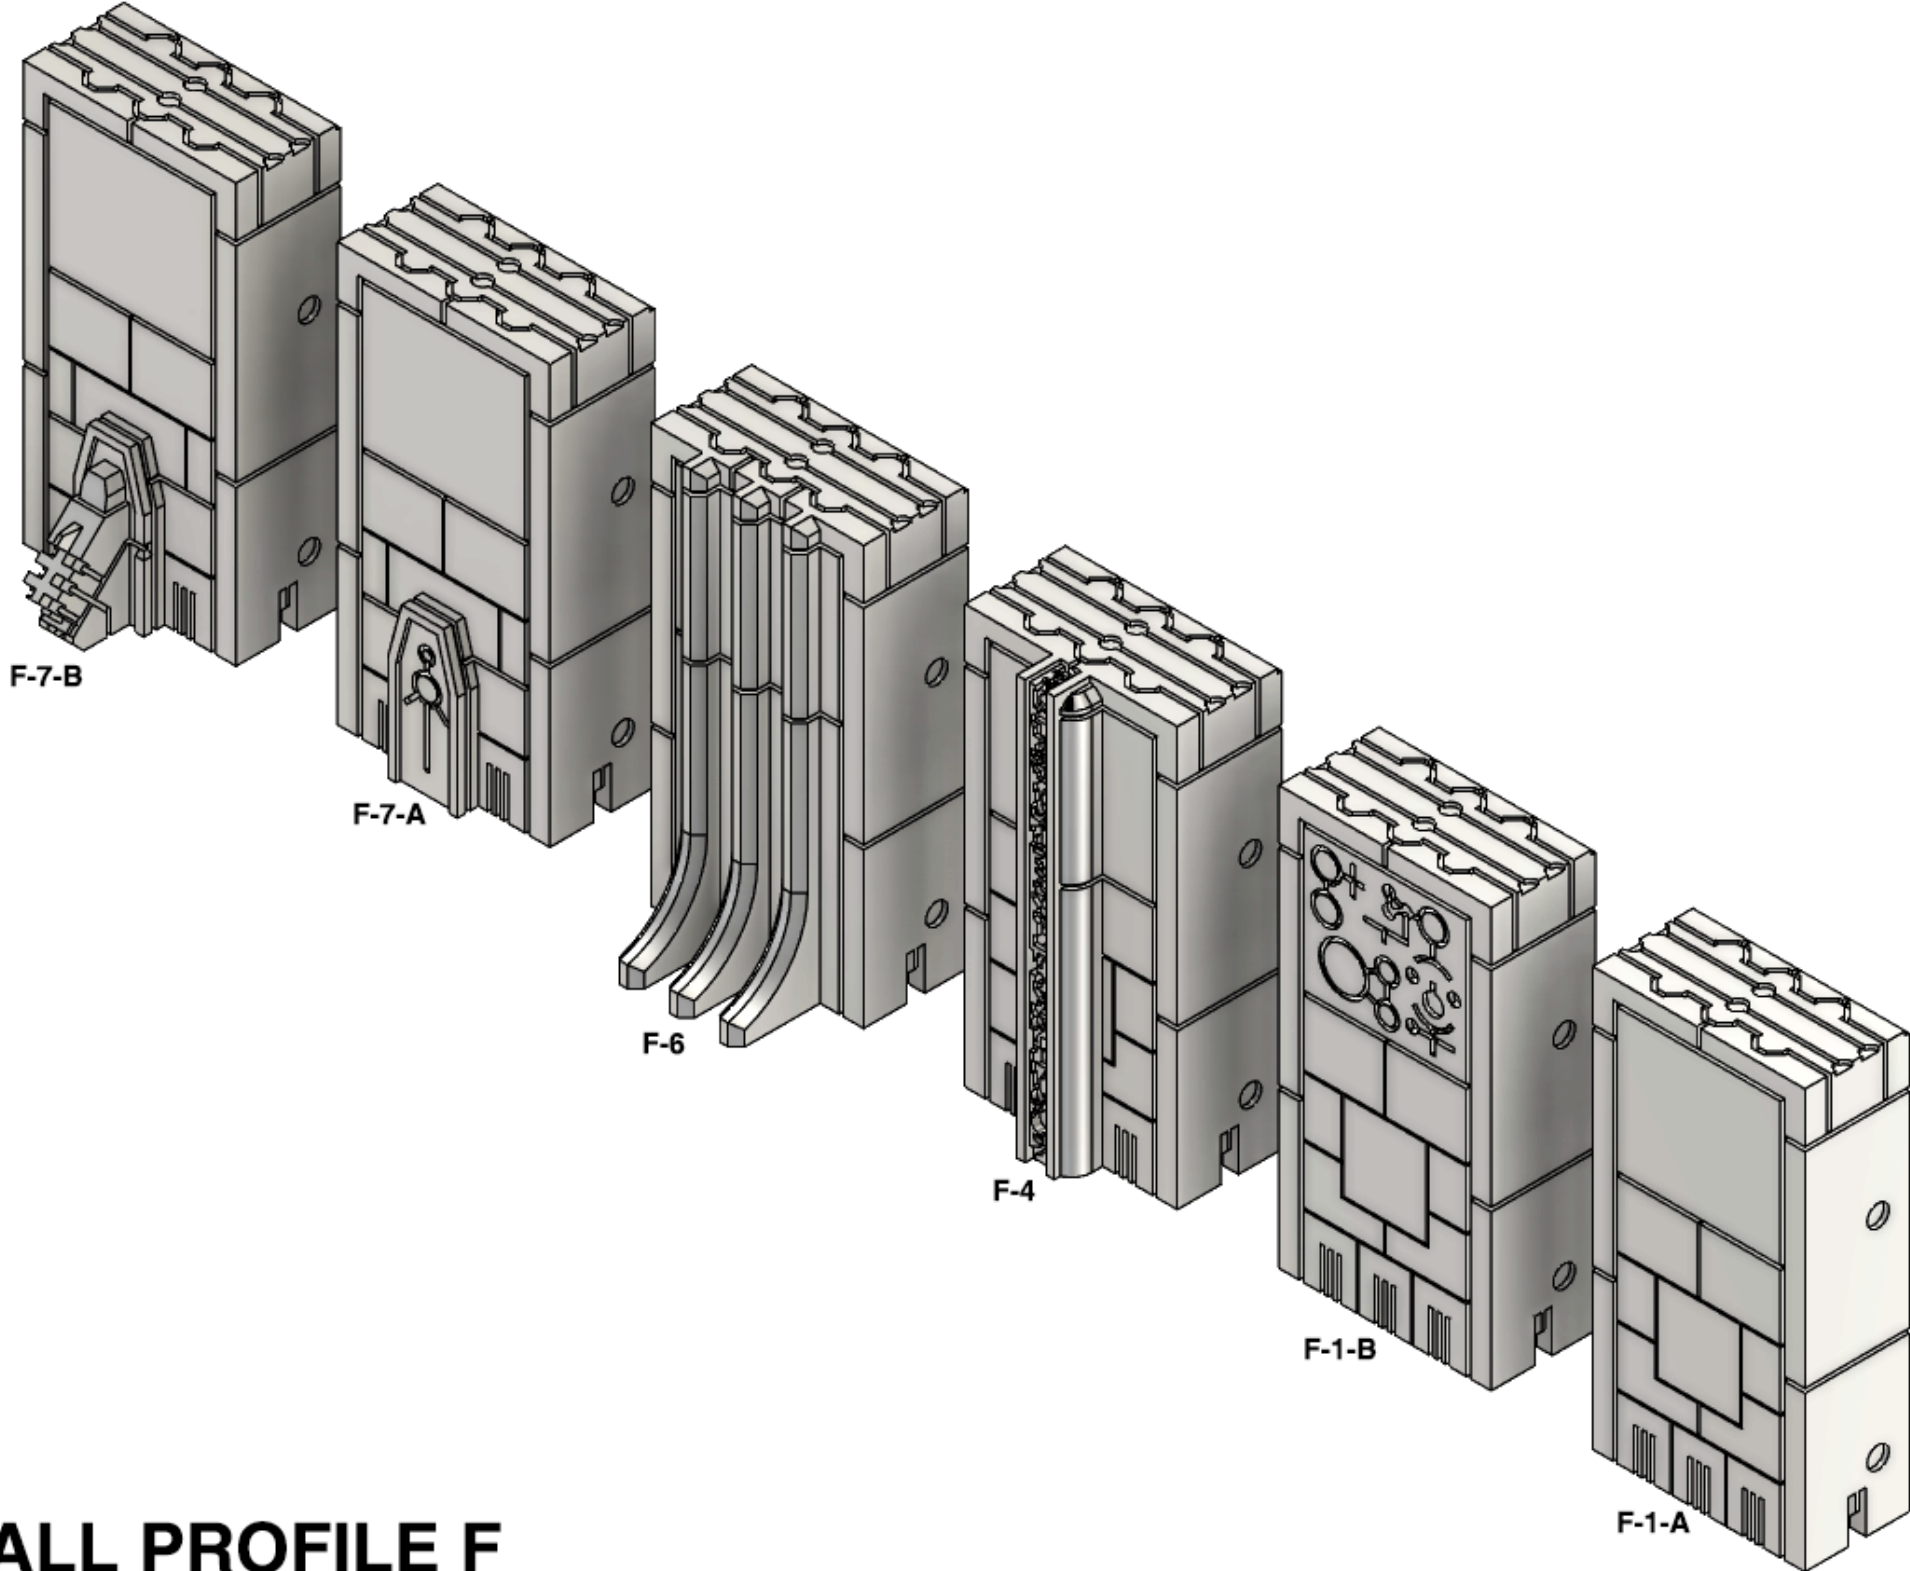

WALL PROFILE A

WALL PROFILE B

WALL PROFILE C

WALL PROFILE D

WALL PROFILE E

WALL PROFILE F

WALL PROFILE G

WALL PROFILE H

WALL PROFILE M

N-3
FINIAL

WALL PROFILE N

NAME REFERENCE GUIDE PRE-CONSTRUCTED WALL SECTIONS

PROFILE CORNERS

8 In

6 In

4 In

2 In

UNIVERSAL CORNERS

OPENLOCK MAGNETIC WALL ADAPTER

LEGACY WALL ADAPTER MAGNETIC

LEGACY WALL ADAPTER CLIP

OPENLOCK WALL ADAPTER CLIP

WALL ADAPTERS

8 In