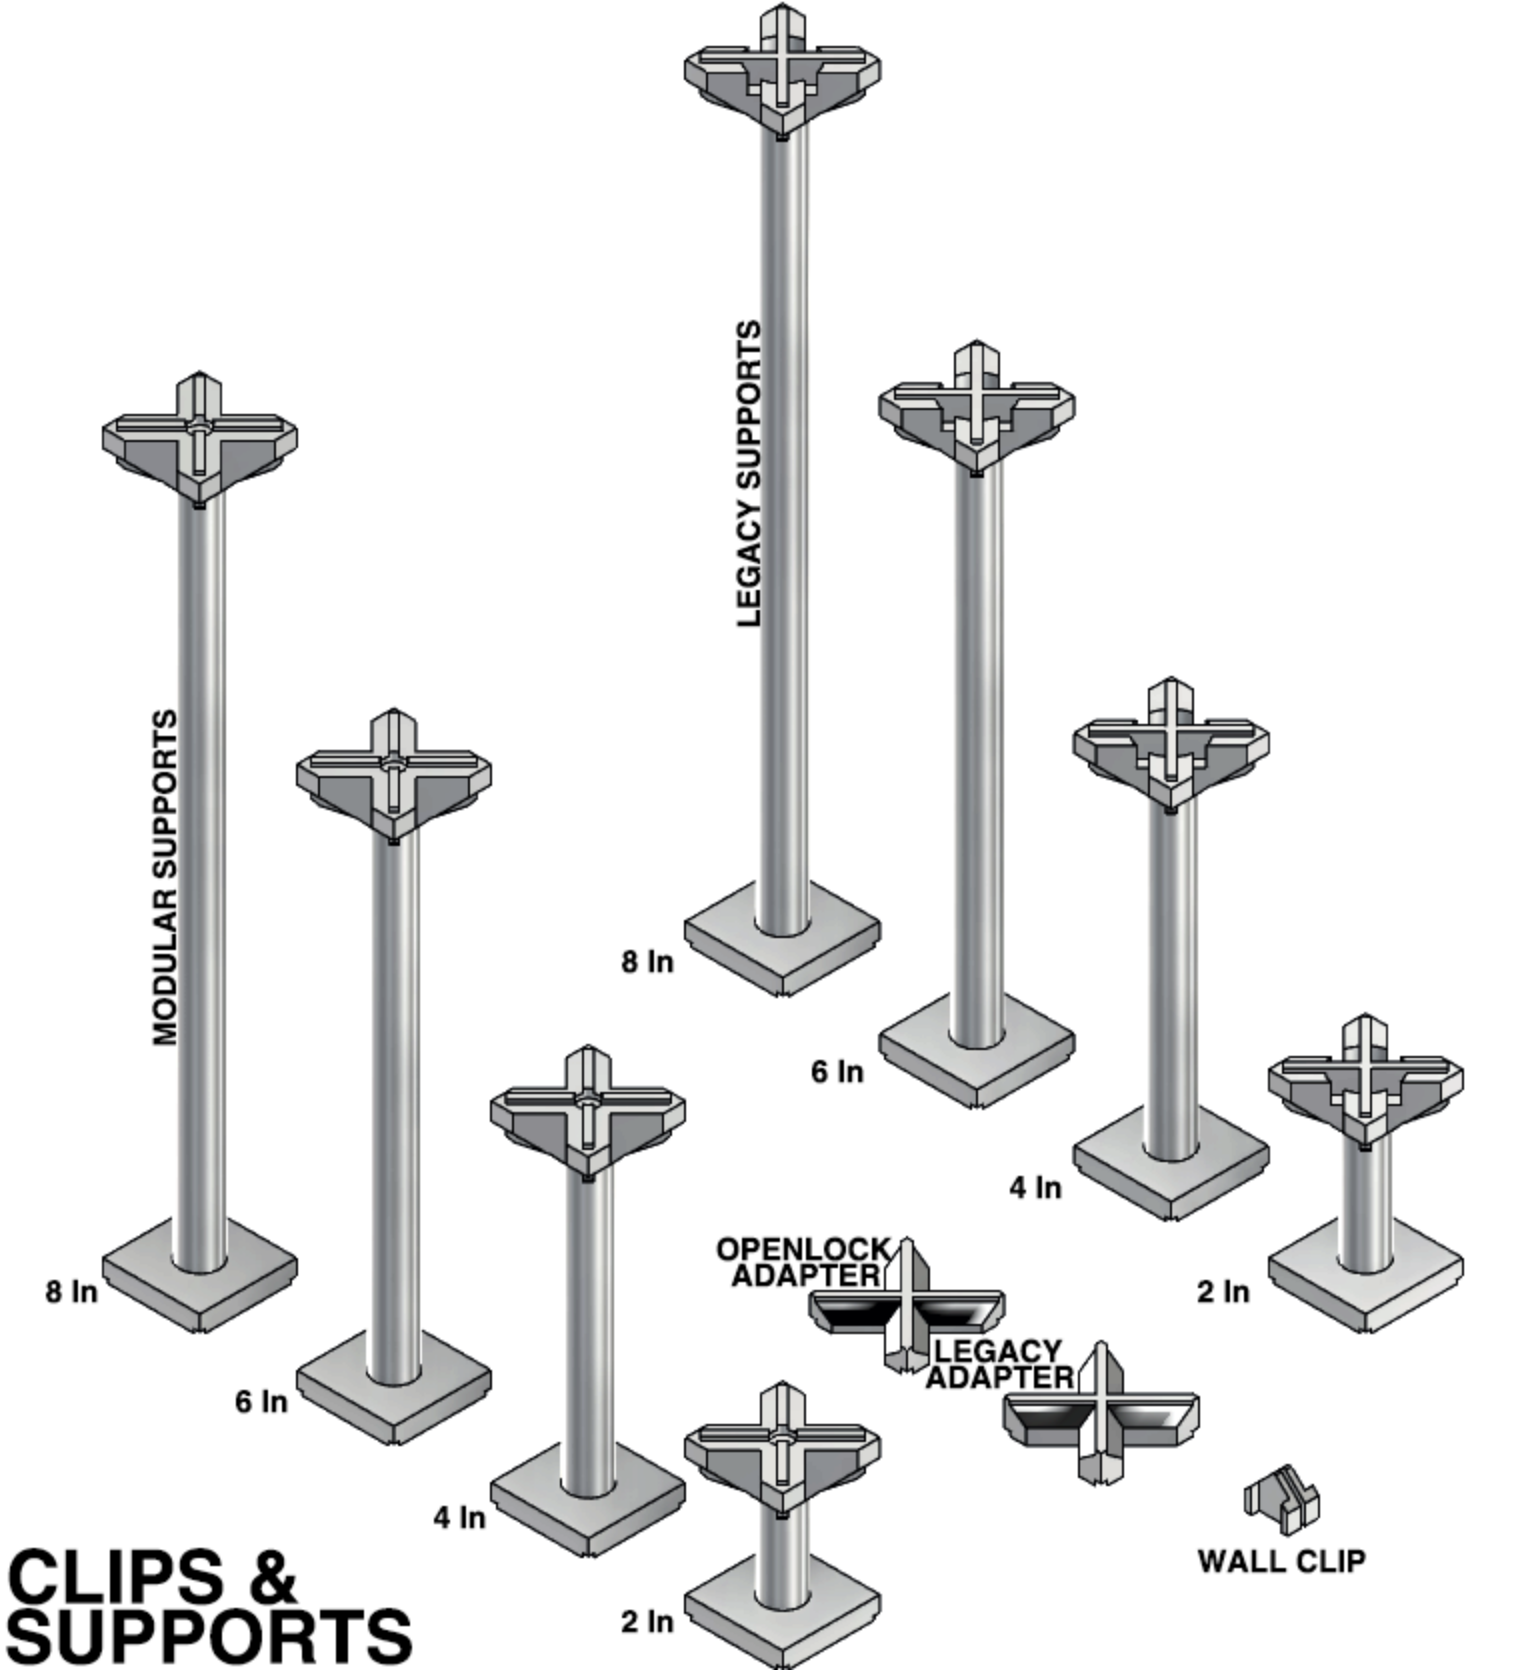

FLOOR TILES - LEGACY

FLOOR TILES - OPENLOCK

FLOOR TILES - OPENLOCK

FLOOR TILES - OPENLOCK

PRE-CONSTRUCTED FLOOR TILES

MODULAR SUPPORTS

LEGACY SUPPORTS

8 In

6 In

8 In

6 In

4 In

2 In

4 In

2 In

OPENLOCK
ADAPTER

LEGACY
ADAPTER

WALL CLIP

CLIPS & SUPPORTS

THE NECROPOLIS - WALLS - FINIALS

**MODULAR CROWN
- OpenLOCK
(IMPERIAL)**

**MODULAR CROWN
- OpenLOCK
(METRIC)**

**MODULAR CROWN
- LEGACY
(IMPERIAL)**

**MODULAR CROWN
- LEGACY
(METRIC)**