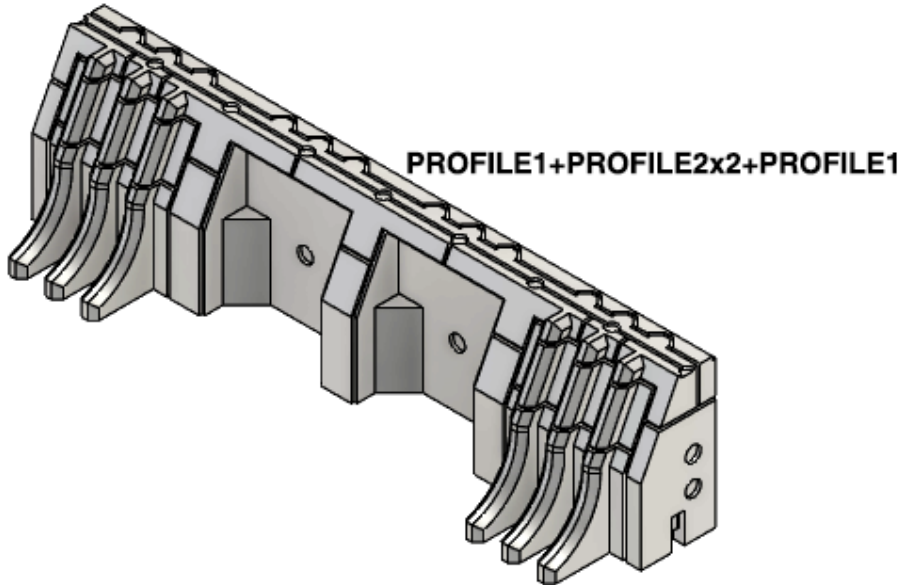

WALL PROFILE A

WALL PROFILE B

WALL PROFILE C

WALL PROFILE D

WALL PROFILE E

WALL PROFILE F

WALL PROFILE G

WALL PROFILE H

WALL PROFILE M

N-3
FINIAL

WALL PROFILE N

NAME REFERENCE GUIDE PRE-CONSTRUCTED WALL SECTIONS

PROFILE CORNERS

8 In

6 In

4 In

2 In

UNIVERSAL CORNERS

OPENLOCK MAGNETIC WALL ADAPTER

LEGACY WALL ADAPTER MAGNETIC

LEGACY WALL ADAPTER CLIP

OPENLOCK WALL ADAPTER CLIP

WALL ADAPTERS

8 In