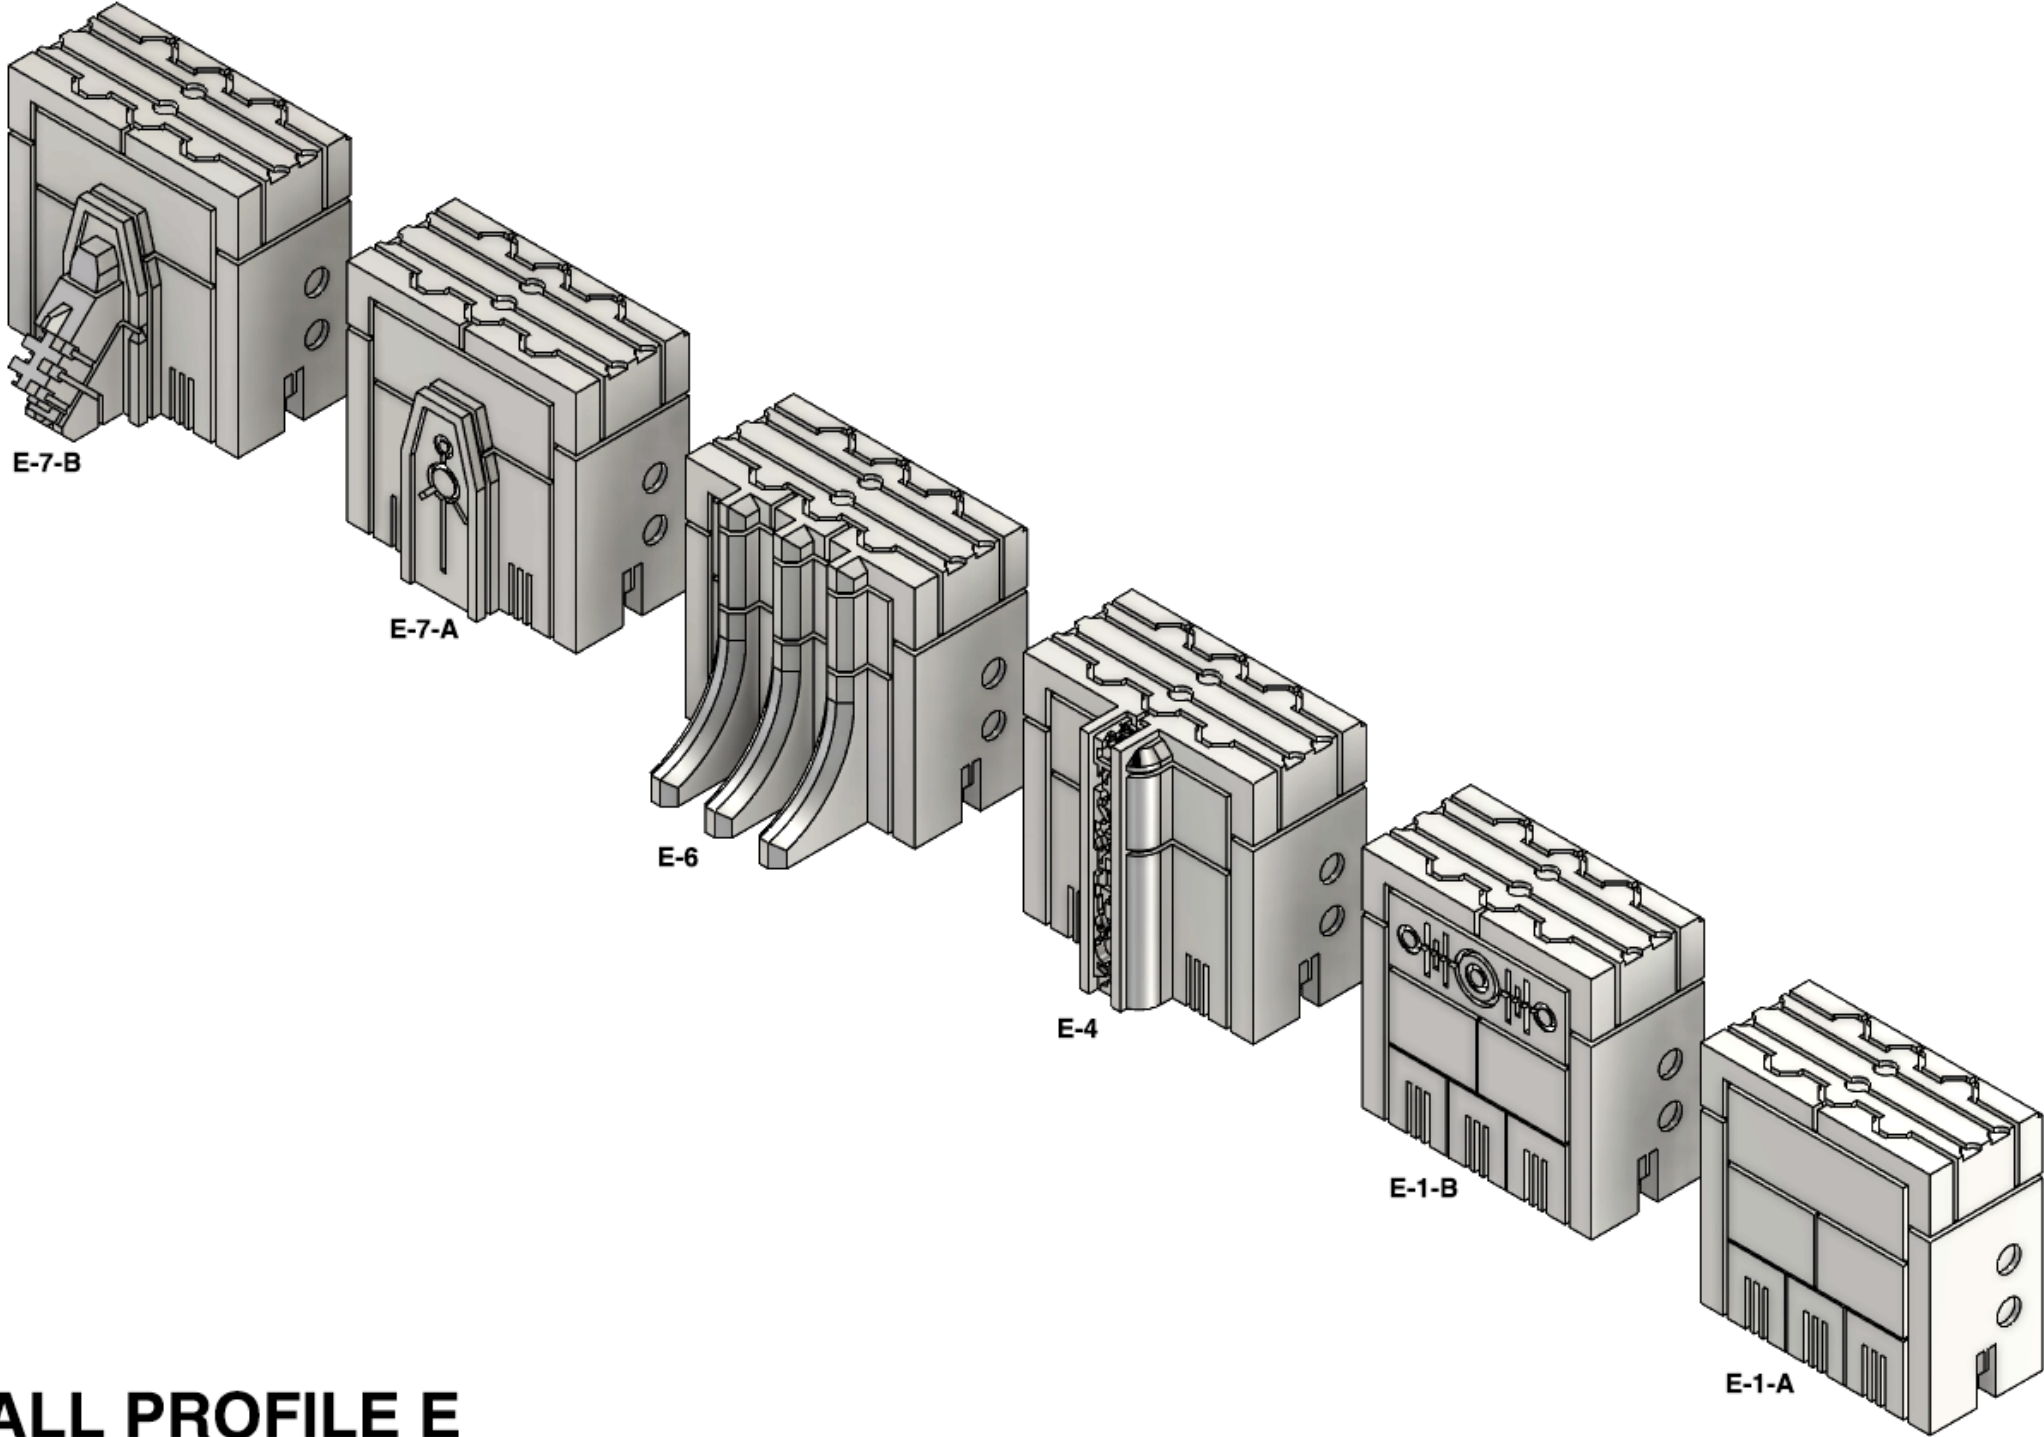

WALL PROFILE A

WALL PROFILE B

WALL PROFILE C

WALL PROFILE D

WALL PROFILE E

WALL PROFILE F

WALL PROFILE G

WALL PROFILE H

WALL PROFILE M

N-3
FINIAL

WALL PROFILE N

NAME REFERENCE GUIDE PRE-CONSTRUCTED WALL SECTIONS

PROFILE CORNERS

8 In

6 In

4 In

2 In

UNIVERSAL CORNERS

OPENLOCK MAGNETIC WALL ADAPTER

LEGACY WALL ADAPTER MAGNETIC

LEGACY WALL ADAPTER CLIP

OPENLOCK WALL ADAPTER CLIP

WALL ADAPTERS

8 In