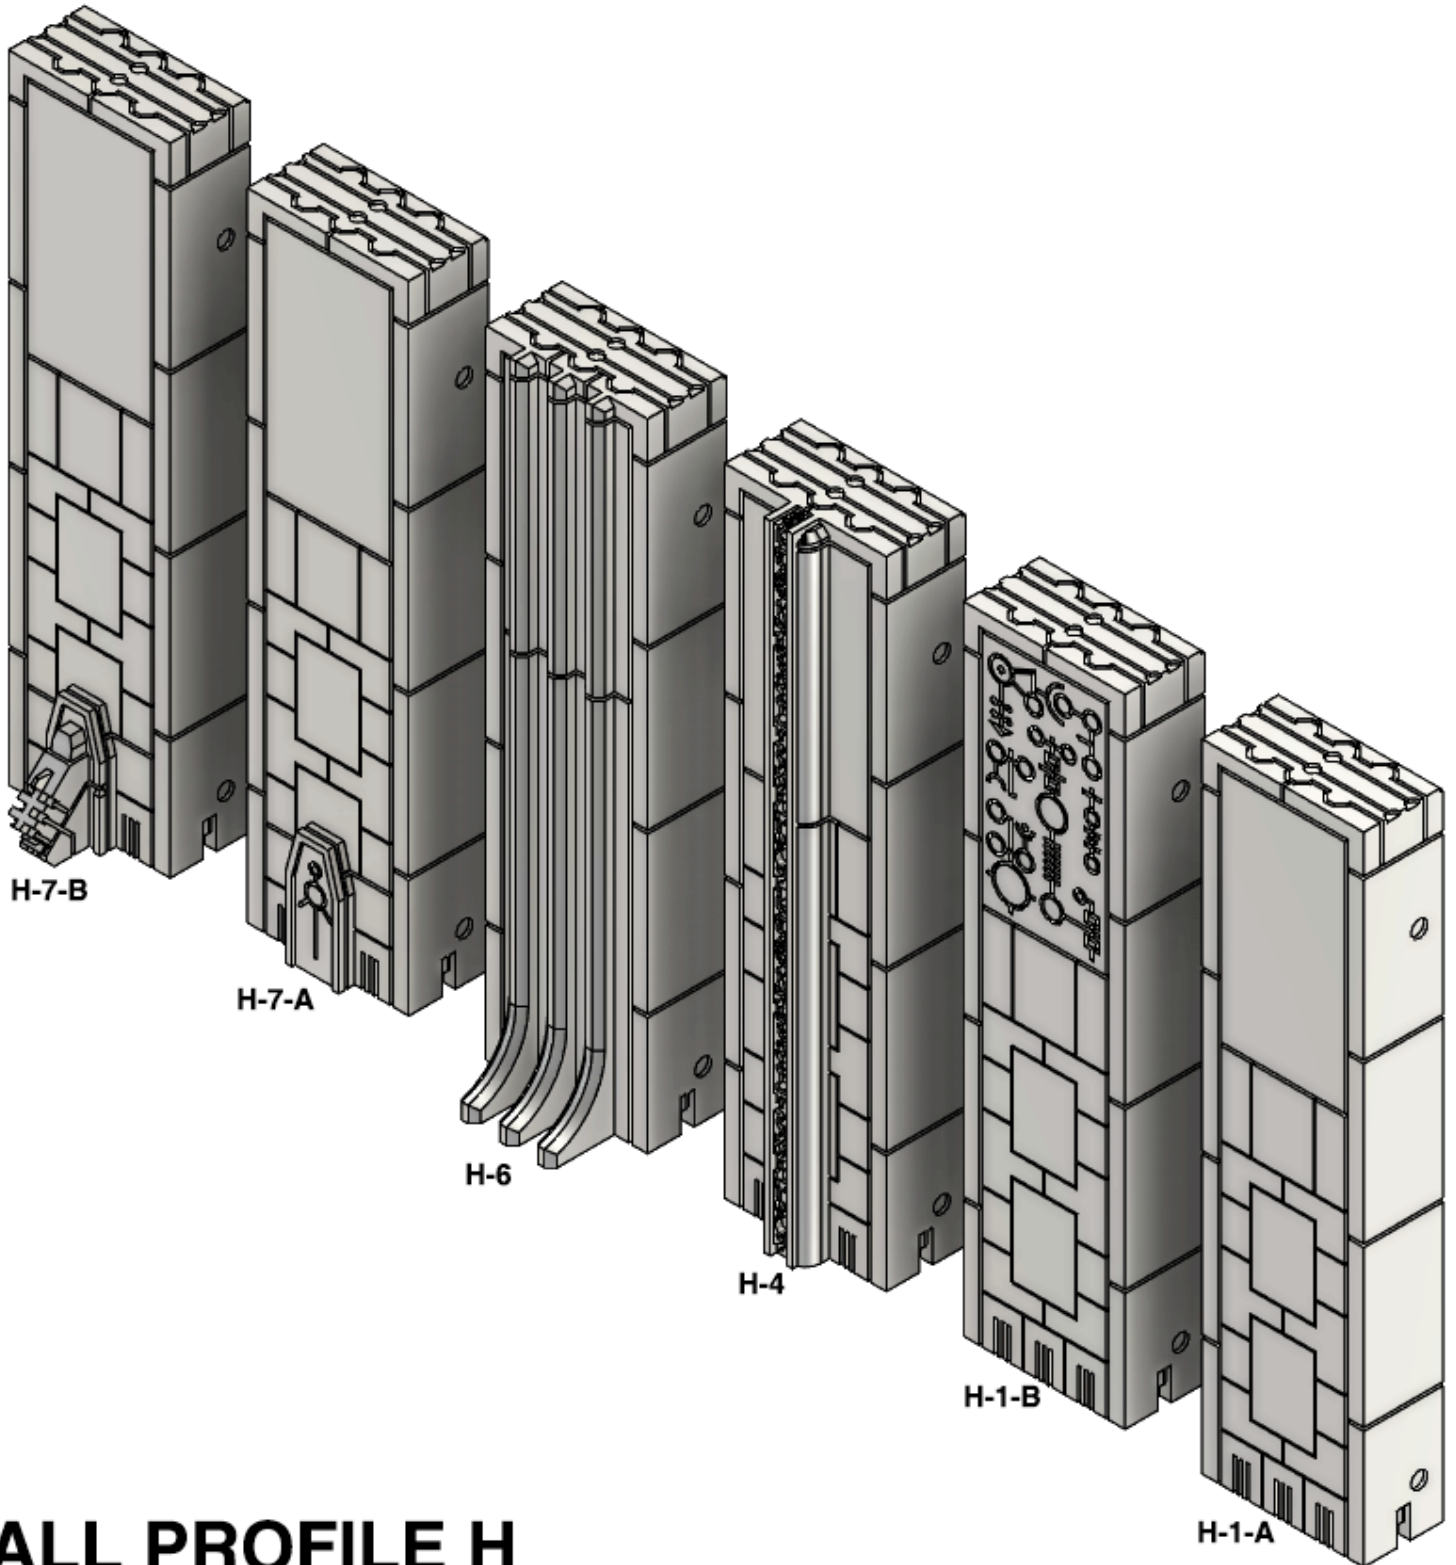

WALL PROFILE A

WALL PROFILE B

WALL PROFILE C

WALL PROFILE D

WALL PROFILE E

WALL PROFILE F

WALL PROFILE G

WALL PROFILE H

WALL PROFILE M

N-3
FINIAL

WALL PROFILE N

NAME REFERENCE GUIDE PRE-CONSTRUCTED WALL SECTIONS

PROFILE CORNERS

8 In

6 In

4 In

2 In

UNIVERSAL CORNERS

OPENLOCK MAGNETIC WALL ADAPTER

LEGACY WALL ADAPTER MAGNETIC

LEGACY WALL ADAPTER CLIP

OPENLOCK WALL ADAPTER CLIP

WALL ADAPTERS

8 In