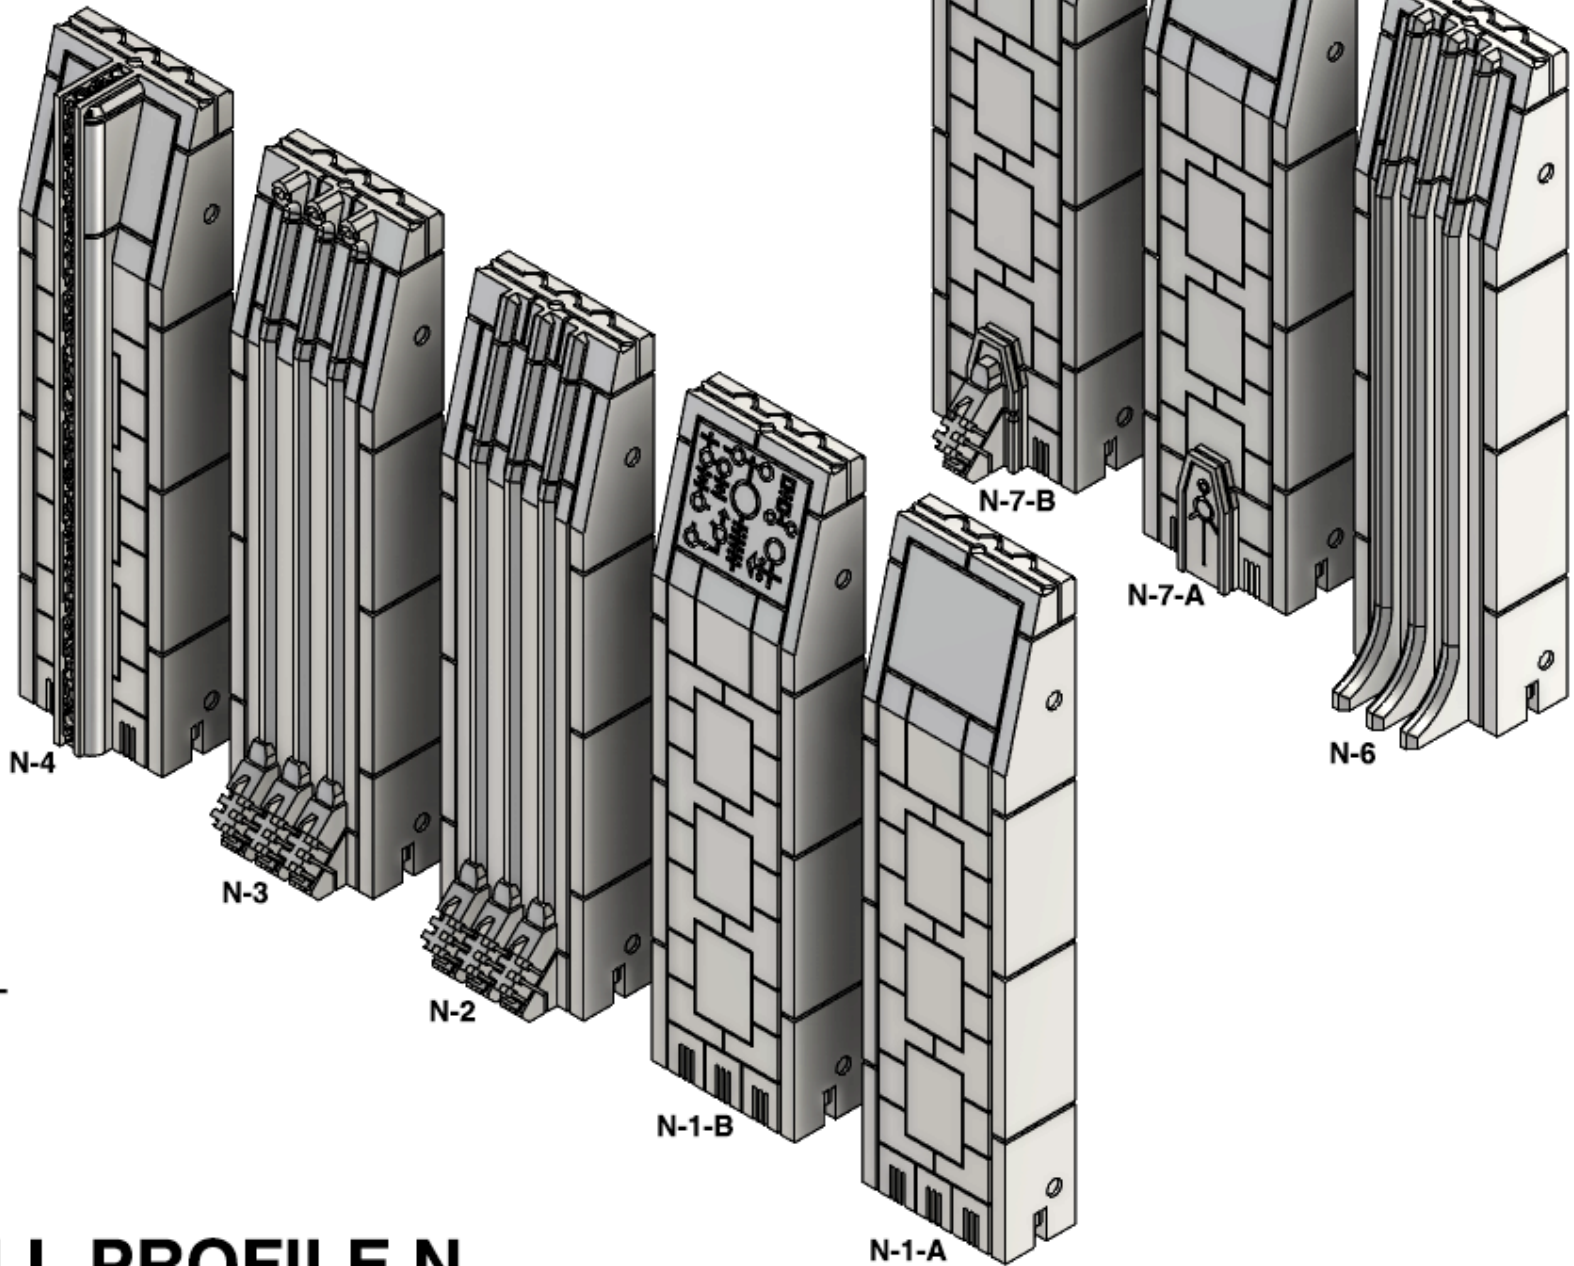

WALL PROFILE A

WALL PROFILE B

WALL PROFILE C

WALL PROFILE D

WALL PROFILE E

WALL PROFILE F

WALL PROFILE G

WALL PROFILE H

WALL PROFILE M

N-3
FINIAL

WALL PROFILE N

NAME REFERENCE GUIDE PRE-CONSTRUCTED WALL SECTIONS

PROFILE CORNERS

8 In

6 In

4 In

2 In

UNIVERSAL CORNERS

OPENLOCK MAGNETIC WALL ADAPTER

LEGACY WALL ADAPTER MAGNETIC

LEGACY WALL ADAPTER CLIP

OPENLOCK WALL ADAPTER CLIP

WALL ADAPTERS

8 In