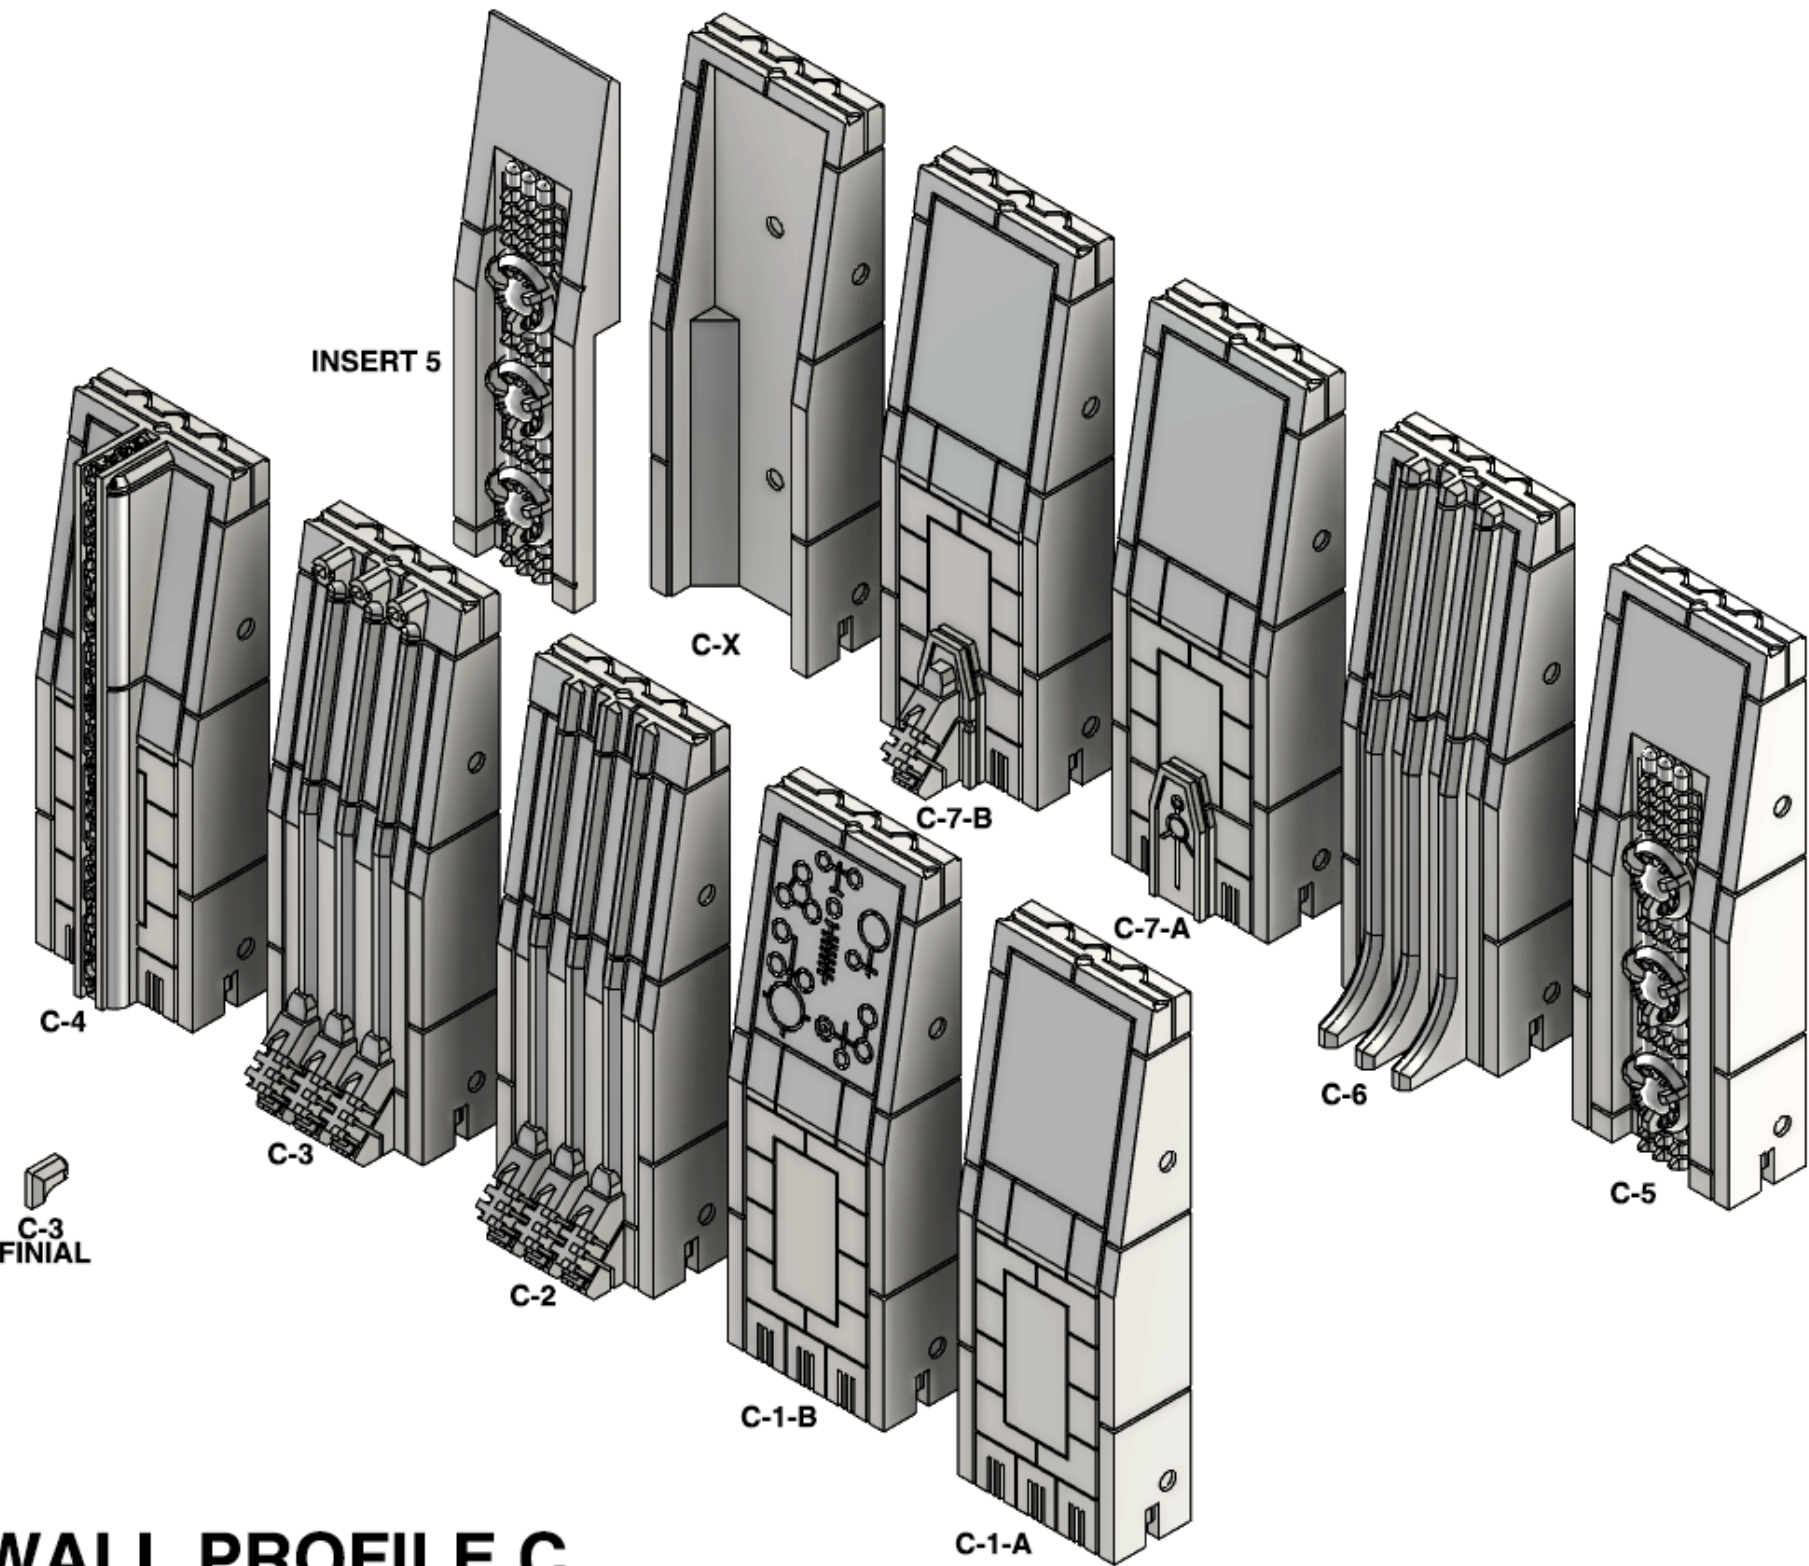

WALL PROFILE A

WALL PROFILE B

WALL PROFILE C

WALL PROFILE D

WALL PROFILE E

WALL PROFILE F

WALL PROFILE G

WALL PROFILE H

WALL PROFILE M

N-3
FINIAL

WALL PROFILE N

NAME REFERENCE GUIDE PRE-CONSTRUCTED WALL SECTIONS

PROFILE CORNERS

8 In

6 In

4 In

2 In

UNIVERSAL CORNERS

OPENLOCK MAGNETIC WALL ADAPTER

LEGACY WALL ADAPTER MAGNETIC

LEGACY WALL ADAPTER CLIP

OPENLOCK WALL ADAPTER CLIP

WALL ADAPTERS

8 In