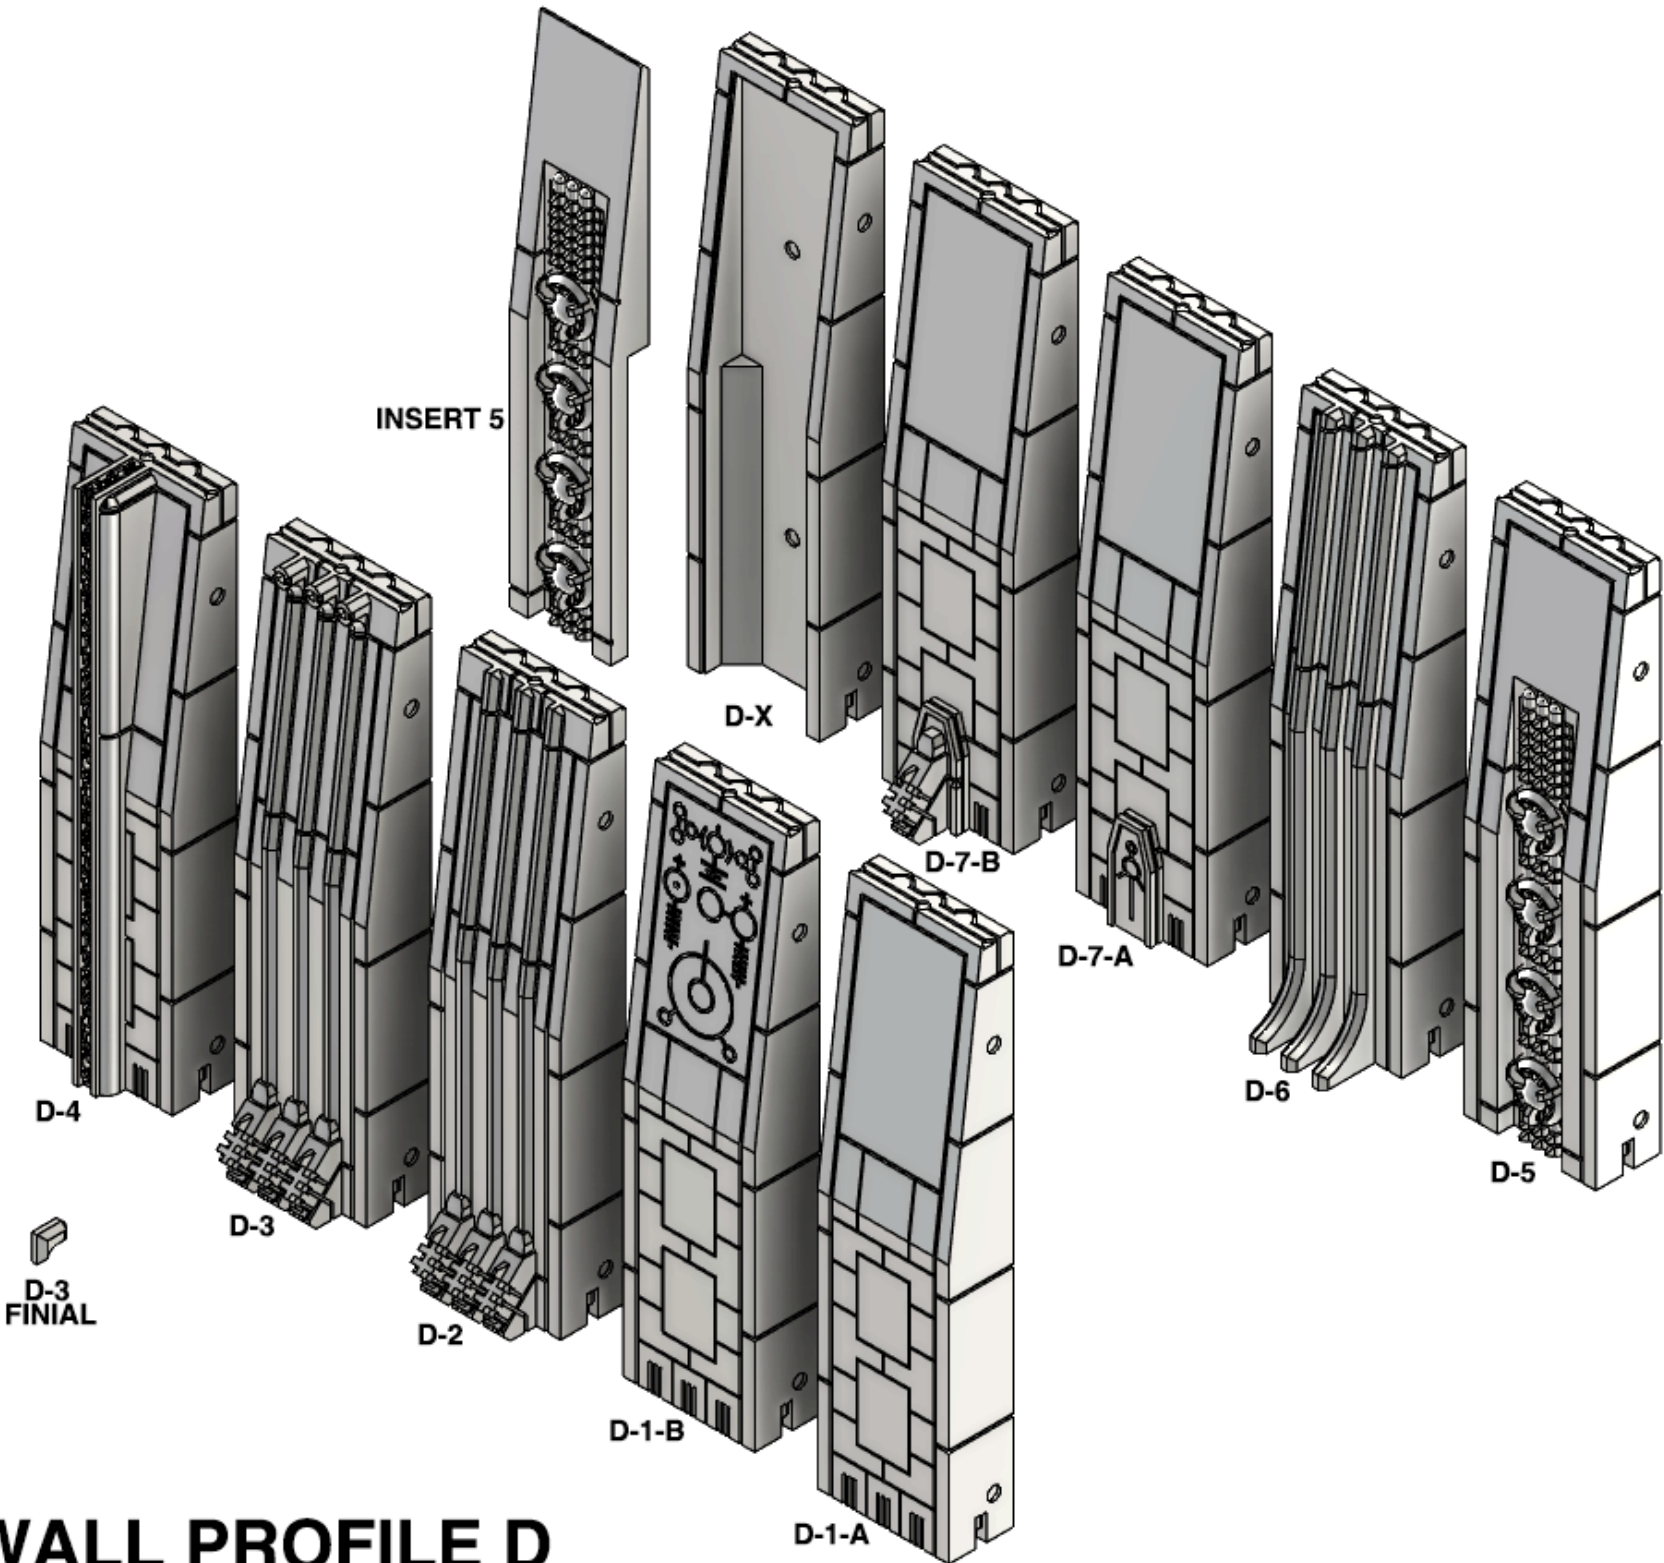

WALL PROFILE A

WALL PROFILE B

WALL PROFILE C

WALL PROFILE D

WALL PROFILE E

WALL PROFILE F

WALL PROFILE G

WALL PROFILE H

WALL PROFILE M

N-3
FINIAL

WALL PROFILE N

NAME REFERENCE GUIDE PRE-CONSTRUCTED WALL SECTIONS

PROFILE CORNERS

8 In

6 In

4 In

2 In

UNIVERSAL CORNERS

OPENLOCK MAGNETIC WALL ADAPTER

LEGACY WALL ADAPTER MAGNETIC

LEGACY WALL ADAPTER CLIP

OPENLOCK WALL ADAPTER CLIP

WALL ADAPTERS

8 In