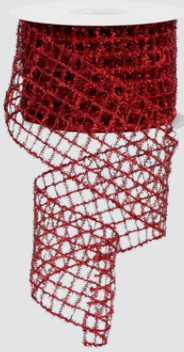

**RED TINSEL MESH
RIBBON**

Size: W 6cm x L 9m
AUD 34.95