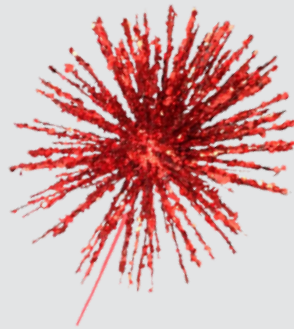

Size: 10cm  
AUD 10.95

**LIME BALL**

Size: 10cm  
AUD 8.95

**WHITE BALL W/ RED  
STRIPES DOTS**

Size: 10cm  
AUD 10.95

**WHITE ORNAMENT**

Size: 12.5cm  
AUD 17.95

**RED/WHITE/GREEN  
FINIAL**

Size: 14cm  
AUD 10.95

**RED/WHITE/GREEN  
ONION**

Size: 10cm  
AUD 10.95

**GREEN SHINY DROP  
ORNAMENT**

Size: W 7cm x L 15m  
AUD 12.95

**LIME WAVY GLITTER PICK**

Size: 100cm  
AUD 9.95

**RED WAVY GLITTER PICK**

Size: 10cm  
AUD 10.95

**LIME BALL**

Size: 67cm  
AUD 8.95

**RED STARBURST**

Size: 50cm  
AUD 8.95

**RED AND GREEN SWIRL SPRAY**

Size: 65cm  
AUD 13.95

**RED/GREEN/WHITE MARSHMALLOW PICK**