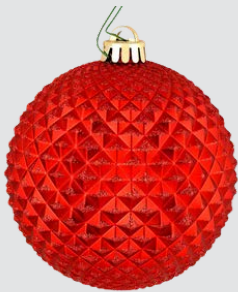

RED GLITTER RIBBON

Size: W 10cm x L 9m
AUD 49.95

RED GLITTER RIBBON

Size: W 4cm x L 9m
AUD 19.95

GREEN GLITTER RIBBON

Size: W 4cm x L 9m
AUD 19.95

GOLD GLITTER RIBBON

Size: W 6cm x L 9m
AUD 29.95

GOLD GLITTERED ROPE

Size: 300cm
AUD 28.95

CLICK IMAGES TO VIEW ON WEBSITE

RED BALL

Size: 10cm
AUD 8.95

RED GLASS BAUBLE*

Size: 10cm
AUD 10.95

**RED BAUBLES,
VARIOUS SIZES**