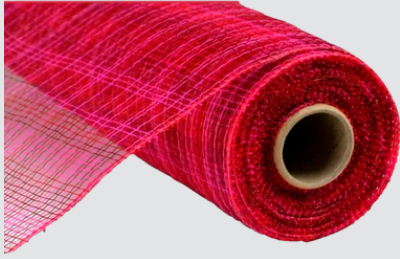

[CLICK IMAGES TO VIEW ON WEBSITE](#)

HOT PINK MESH

Size: W 25cm x L 9m
AUD 17.95

NAVY MESH

Size: W 25cm x L 9m
AUD 19.95

NAVY GLITTER RIBBON

Size: W 10cm x L 9m
AUD 29.95

NAVY GLITTER RIBBON*