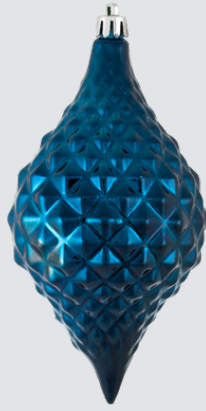

Size: 10cm
AUD 10.95

DARK BLUE ORNAMENT*

Size: 10cm
AUD 10.95

SHINY FUCHSIA BALL*

Size: 10cm
AUD 10.95

MIDNIGHT BLUE BALL*

Size: 10cm
AUD 8.95

MERCURY DARK BLUE BALL*

Size: 10cm
AUD 10.95

**DEEP PINK GLASS
ONION***

Size: 10cm
AUD 11.95

SHINY FUCHSIA BALL*

Size: 10cm
AUD 10.95

**WHITE GLASS BALL
ORNAMENT***

Size: 10cm
AUD 9.95

**LIGHT PINK BALL
ORNAMENT***

Size: 10cm
AUD 10.95

CLICK IMAGES TO VIEW ON WEBSITE

**WHITE SHINY DIAMOND
DROP ORNAMENT**

Size: 15cm x 7.5cm
AUD 12.95

**MIDNIGHT BLUE SHINY
DIAMOND DROP ORNAMENT**

Size: 15cm x 7.5cm
AUD 12.95

**PINK SHINY DIAMOND
DROP ORNAMENT**