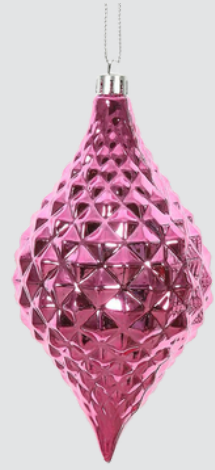

Size: 10cm
AUD 10.95

DARK BLUE ORNAMENT*

Size: 10cm
AUD 10.95

SHINY FUCHSIA BALL*

Size: 10cm
AUD 10.95

MIDNIGHT BLUE BALL*

Size: 10cm
AUD 8.95

MERCURY DARK BLUE BALL*

Size: 10cm
AUD 10.95

**DEEP PINK GLASS
ONION***

Size: 10cm
AUD 11.95

SHINY FUCHSIA BALL*

Size: 10cm
AUD 10.95

**WHITE GLASS BALL
ORNAMENT***

Size: 10cm
AUD 9.95

**LIGHT PINK BALL
ORNAMENT***

Size: 10cm
AUD 10.95

CLICK IMAGES TO VIEW ON WEBSITE

**WHITE SHINY DIAMOND
DROP ORNAMENT**

Size: 15cm x 7.5cm
AUD 12.95

**MIDNIGHT BLUE SHINY
DIAMOND DROP ORNAMENT**

Size: 15cm x 7.5cm
AUD 12.95

**PINK SHINY DIAMOND
DROP ORNAMENT**

**PINK ASSORTED
JEWELS**

Size: 10-12.5cm
from AUD 29.95

**PINK SEQUIN
ORNAMENT**

Size: 10cm
AUD 11.95

MIDNIGHT BLUE

Size: 12.5cm
AUD 17.95

MATTE PINK BALL*

Size: 10cm
AUD 10.95