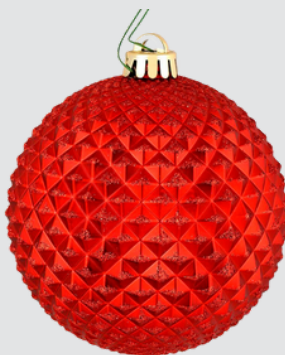

Size: W 25cm x L 9m
AUD 32.95

**RED/WHITE CANDY
STRIPE***

Size: W 4cm x L 9m
AUD 24.95

**RED & WHITE POLKA
DOT RIBBON**

Size: W 6cm x L 9m
AUD 24.95

**SWIRL CANDY STRIPE
RIBBON**

Size: W 6cm x L 9m
AUD 31.95

RED ROPE

Size: 125m
AUD 10.95

RED & WHITE ROPE*

Size: 125cm
AUD 11.95

BLUE & WHITE ROPE

Size: 125cm
AUD 10.95

[CLICK IMAGES TO VIEW ON WEBSITE](#)

**PALE BLUE GLASS
ORNAMENT***

Size: 10cm
AUD 11.95

**PALE BLUE LONG DROP
GLASS ORNAMENT***

Size: 14cm
AUD 11.95

RED DURIAN BALL*

Size: 45cm
AUD 9.95

**BABY BLUE DURIAN
BALL***

Size: 10cm
AUD 8.95

BLUE GLASS BALL *

Size: 10cm
AUD 9.95

RED ONION ORNAMENT*

Size: 10cm
AUD 11.95

[CLICK IMAGES TO VIEW ON WEBSITE](#)

**WHITE & RED
ONION ORNAMENT**

Size: 8.5cm
AUD 9.95

**RED SHINY DIAMOND
ORNAMENT**

Size: 7.5cm x 4.85cm
AUD 24.95