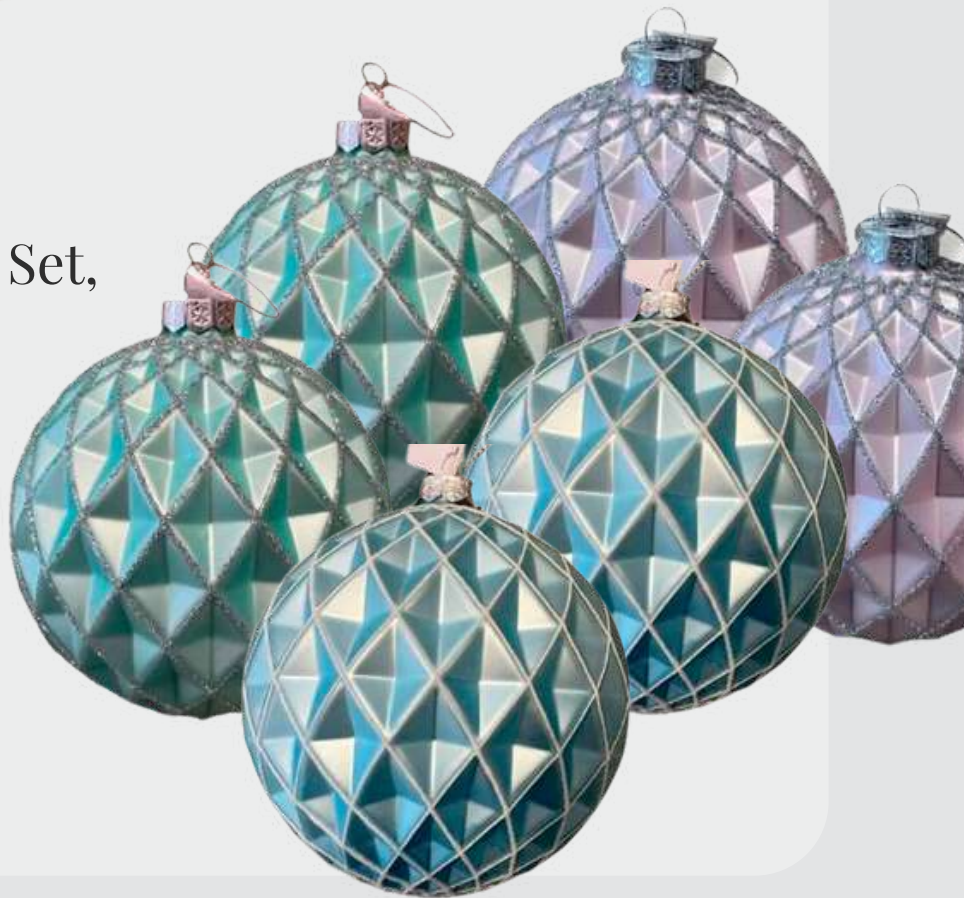

Candyland Glass Set, 6 pieces

Size: 6 x 10cm
AUD 59.95

[CLICK IMAGES TO VIEW ON WEBSITE](#)