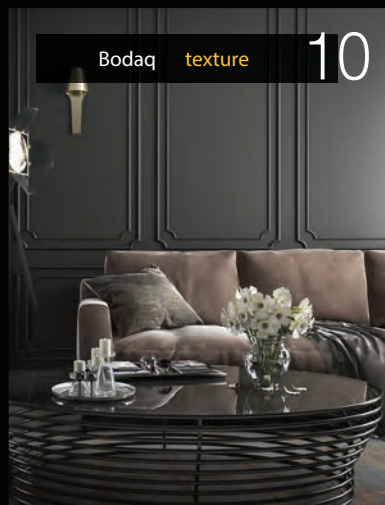

# INTERIOR | VINYL

BODAQ KLEURCOLLECTIE

Interior Vinyl

color collection